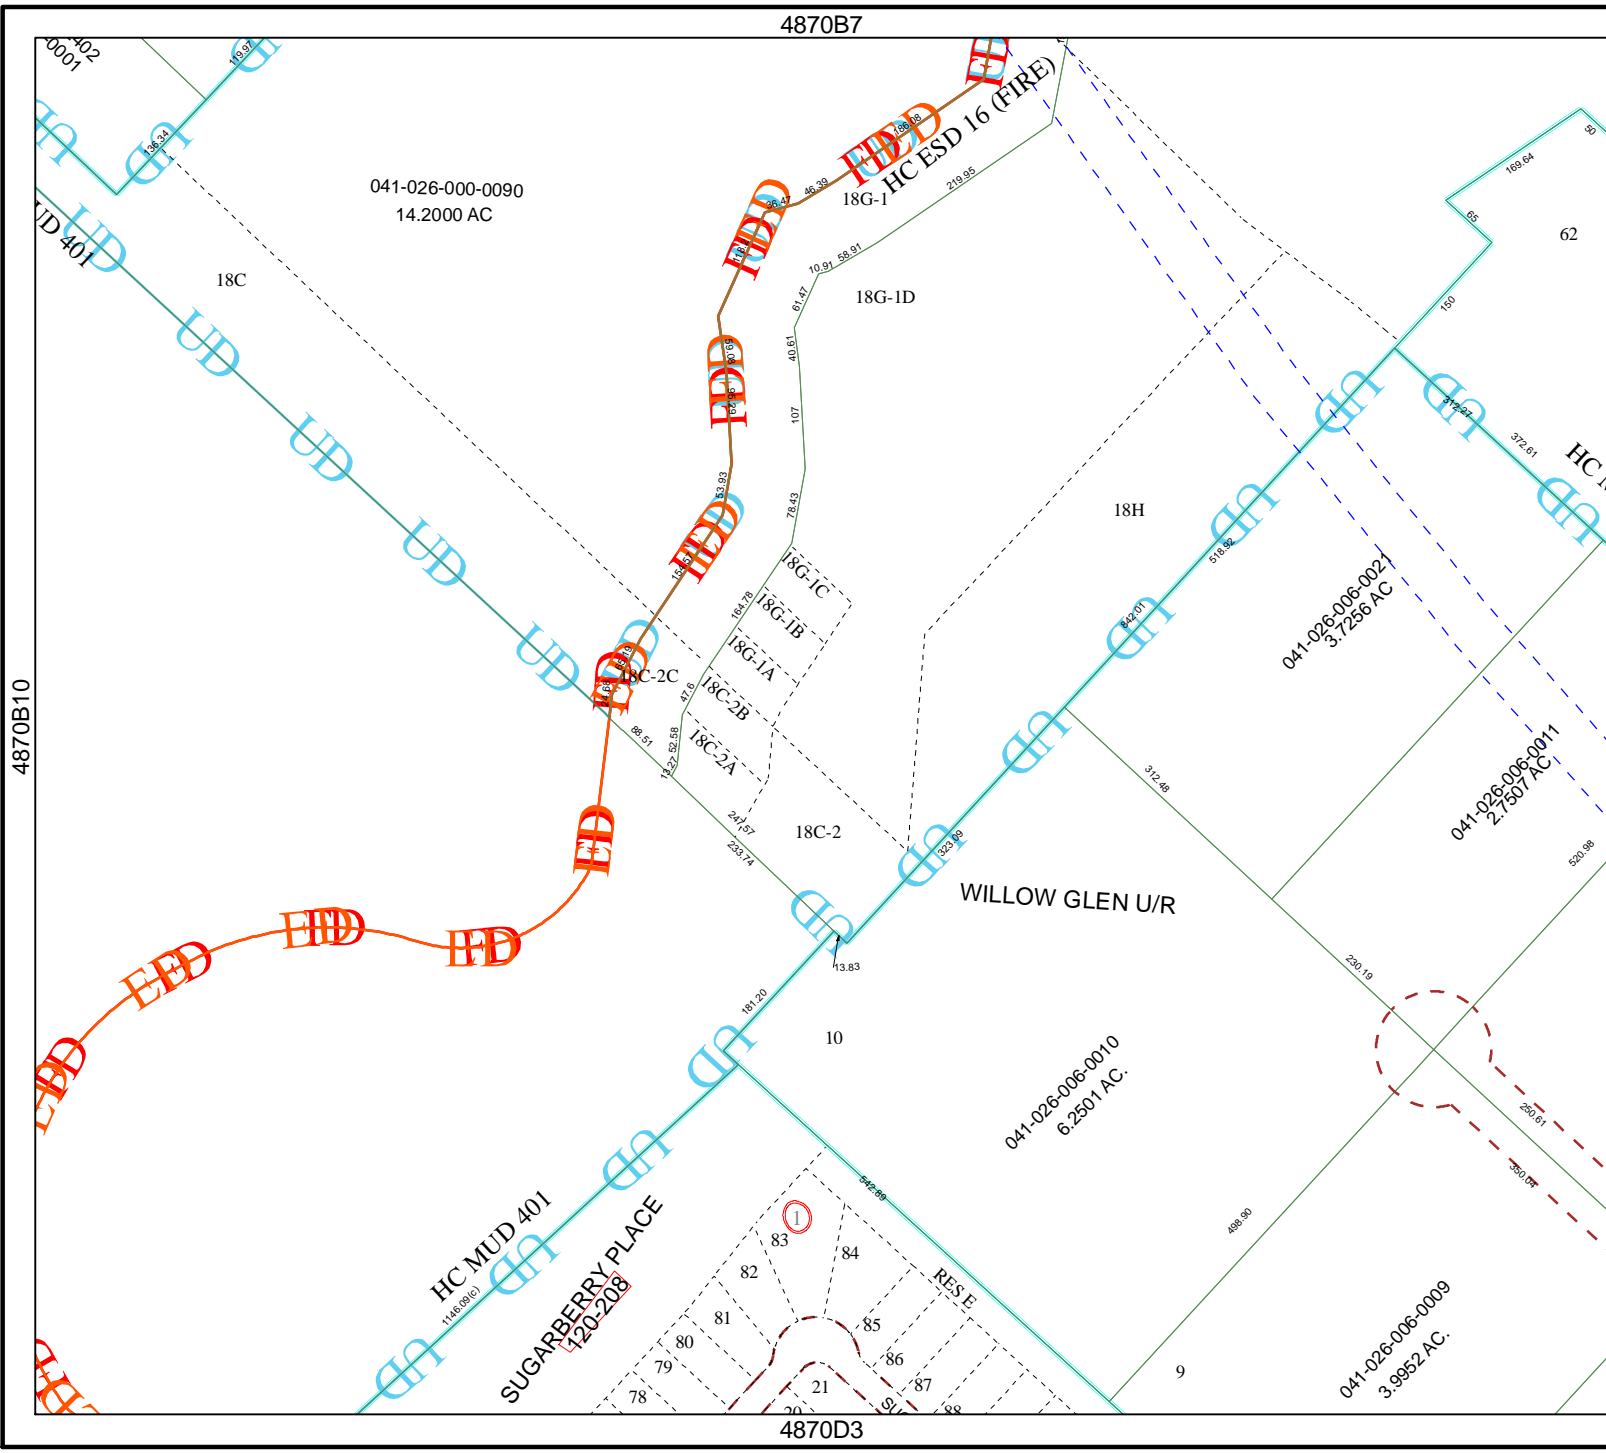

4870B7

4870D3

# Harris County Appraisal District

0 100 200  
**PUBLICATION DATE:**  
 8/12/2011

Geospatial or map data maintained by the Harris County Appraisal District is for informational purposes and may **not** have been prepared for or be suitable for legal, engineering, or surveying purposes. It does **not** represent an on-the-ground survey and only represents the approximate location of property boundaries.

### MAP LOCATION

## FACET 4870B

1	2	3	4
5	6	7	8
9	10	11	12

4870B10

4870B12