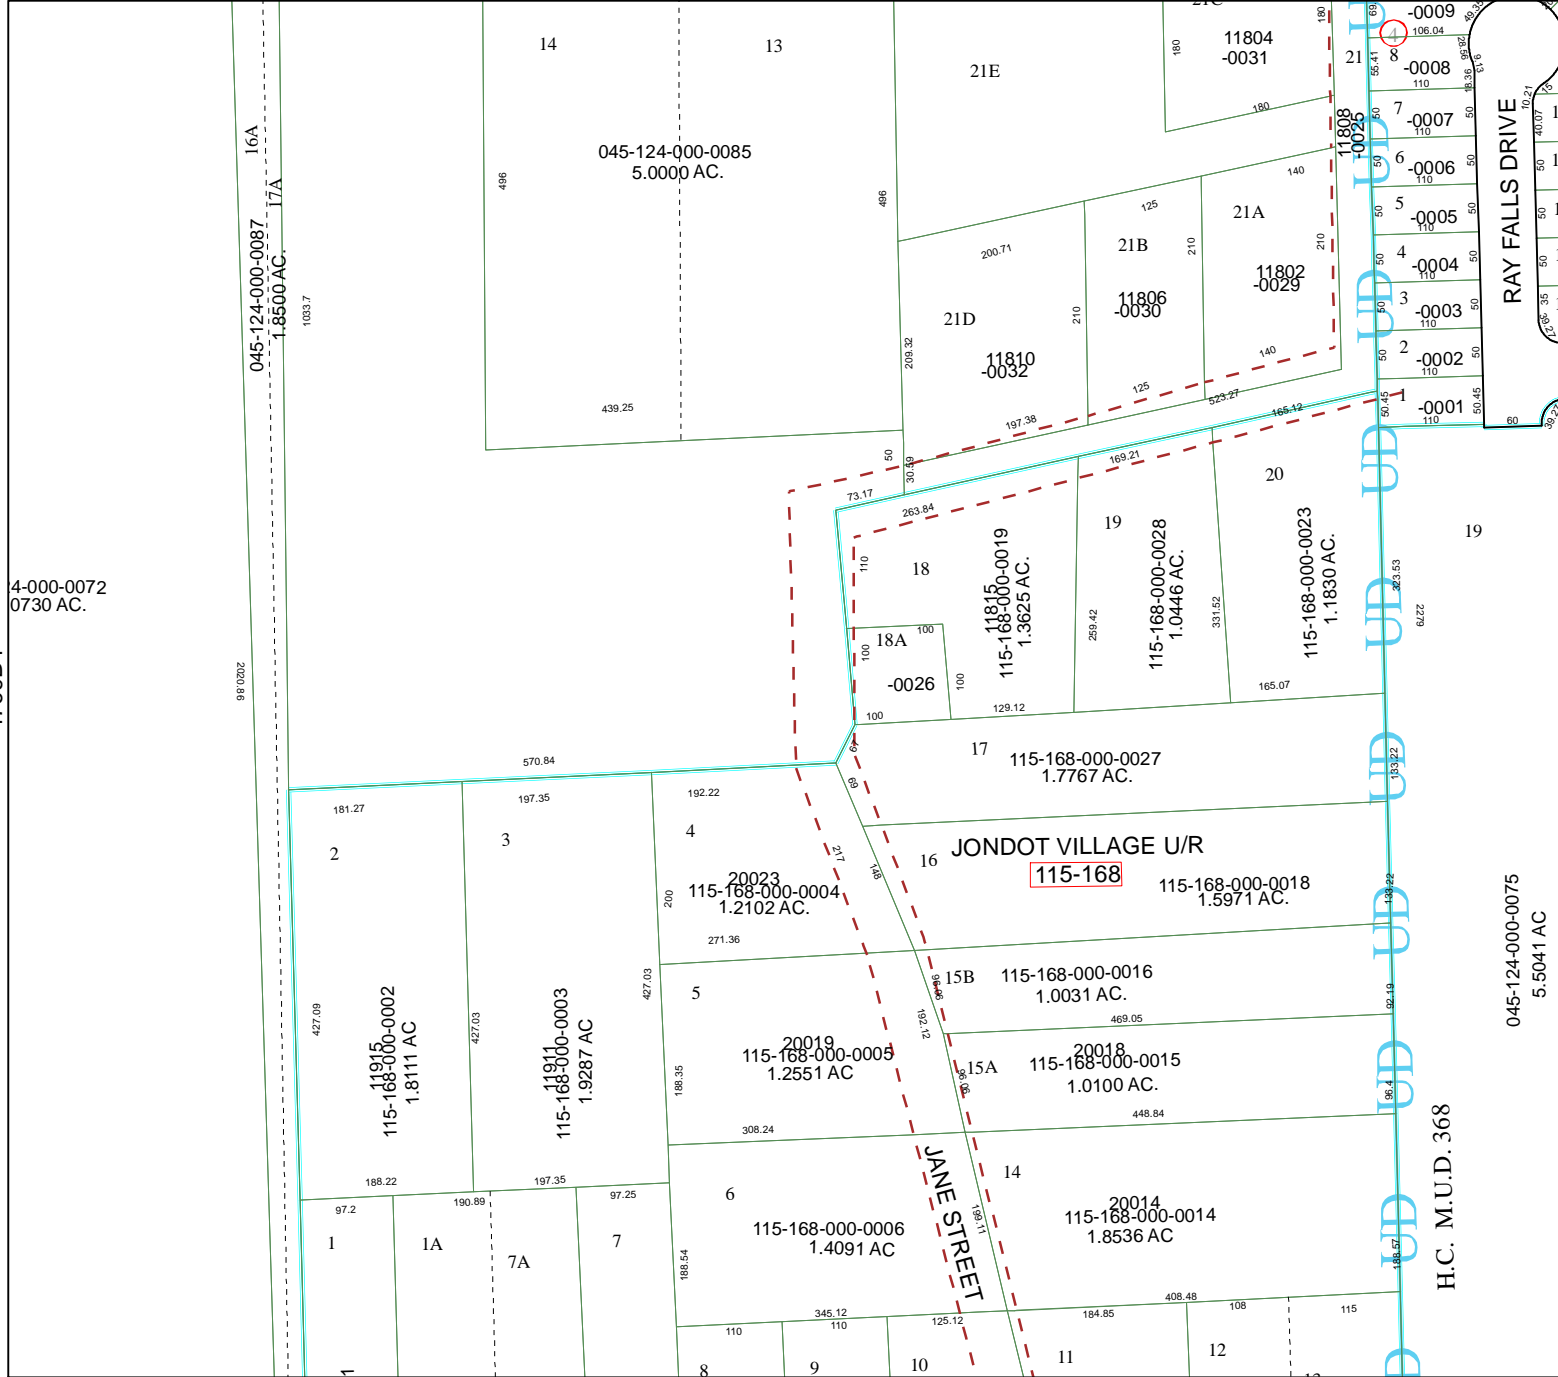

4870C9

4869A5

4769B4

Harris County Appraisal District

0 100 200
 PUBLICATION DATE:
 7/20/2011

Geospatial or map data maintained by the Harris County Appraisal District is for informational purposes and may not have been prepared for or be suitable for legal, engineering, or surveying purposes. It does not represent an on-the-ground survey and only represents the approximate location of property boundaries.

MAP LOCATION

FACET 4869A

1	2	3	4
5	6	7	8
9	10	11	12

H.C. M.U.D. 368

045-124-000-0075
5.5041 AC

4869A2