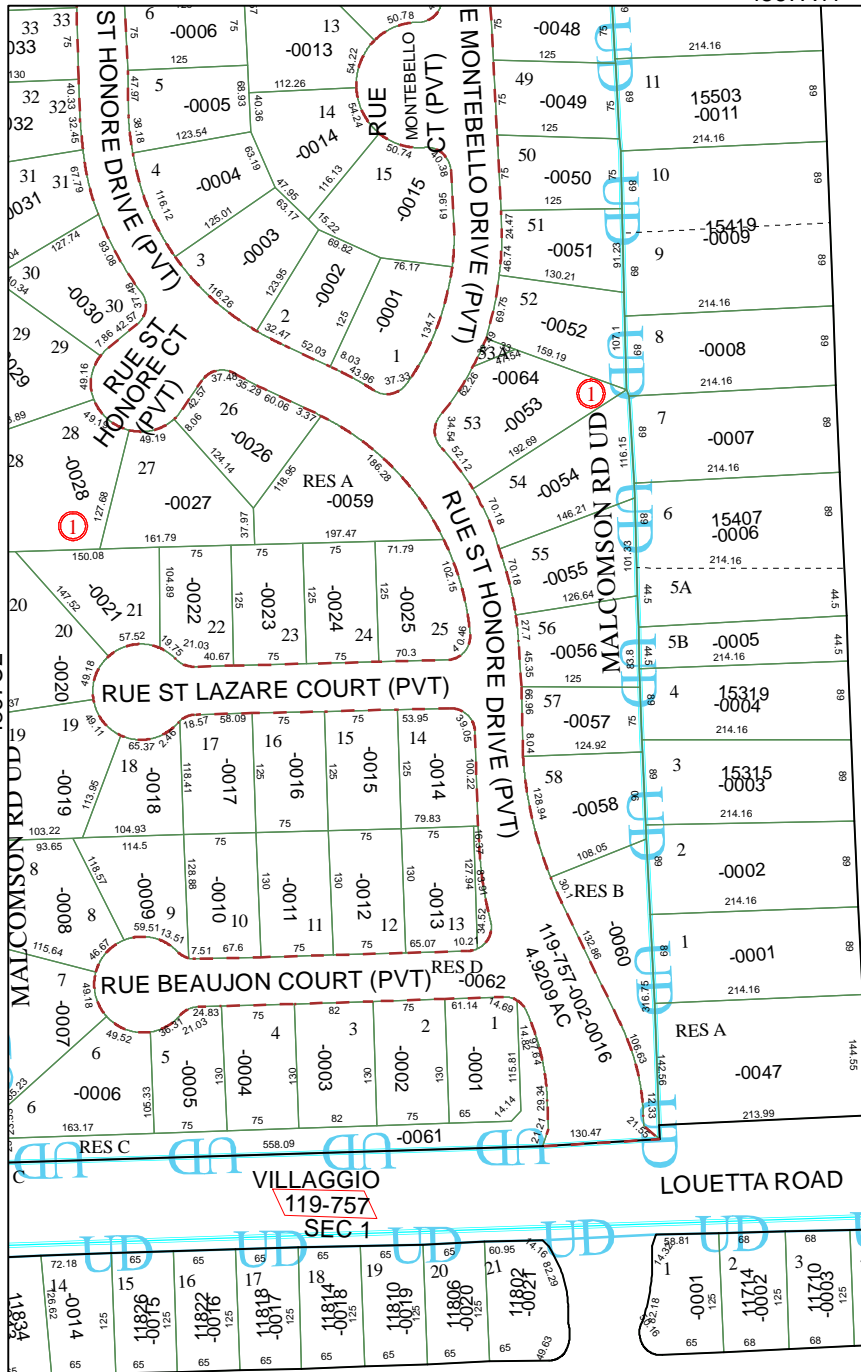

4867A11

4867C7

# Harris County Appraisal District

0 100 200  
**PUBLICATION DATE:**  
 1/13/2012

Geospatial or map data maintained by the Harris County Appraisal District is for informational purposes and may not have been prepared for or be suitable for legal, engineering, or surveying purposes. It does not represent an on-the-ground survey and only represents the approximate location of property boundaries.

### MAP LOCATION

15318  
 -0043

15310  
 -0045

15306  
 -0046

RES B  
 -0048

WILDWICK U/R

WILDWICK DRIVE

VILLAGGIO  
 119-757  
 SEC 1

LOUETTA ROAD