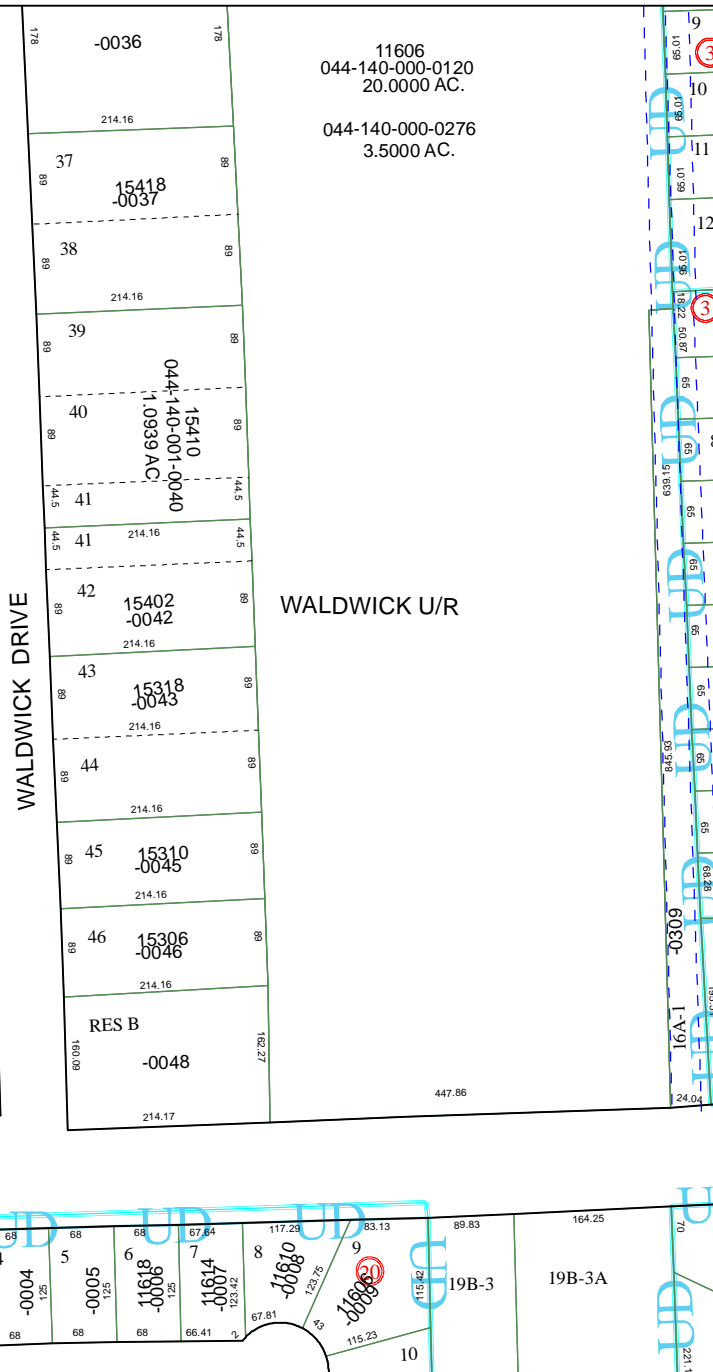

4867A11

4867C7

# Harris County Appraisal District

0 100 200  
**PUBLICATION DATE:**  
 1/13/2012

Geospatial or map data maintained by the Harris County Appraisal District is for informational purposes and may not have been prepared for or be suitable for legal, engineering, or surveying purposes. It does not represent an on-the-ground survey and only represents the approximate location of property boundaries.

### MAP LOCATION

15318  
 -0043

15310  
 -0045

15306  
 -0046

RES B  
 -0048

WILDWICK U/R

WILDWICK DRIVE

VILLAGGIO  
 119-757  
 SEC 1

LOUETTA ROAD