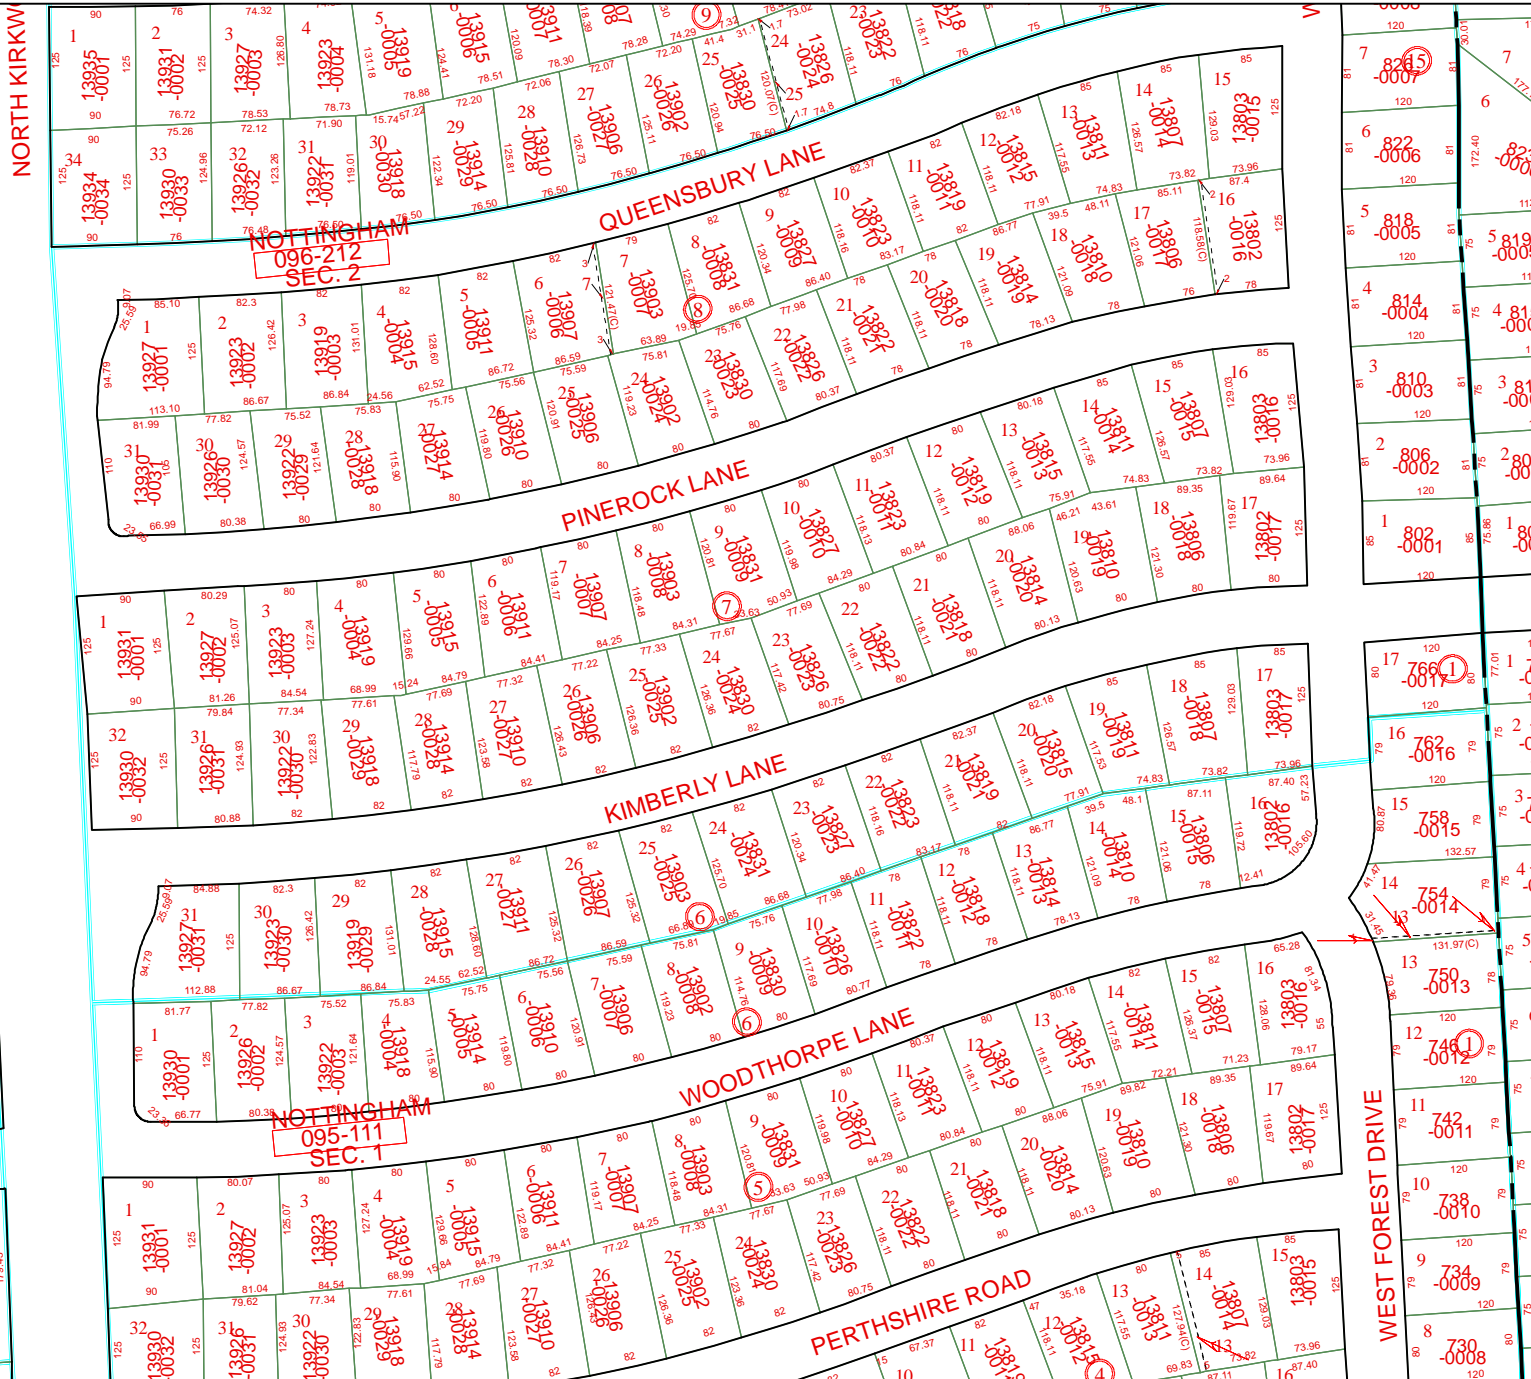

4858D6

NORTH KIRK

4858D9

4857B2

Harris County Appraisal District

0 100 200

PUBLICATION DATE:
1/20/2012

Geospatial or map data maintained by the Harris County Appraisal District is for informational purposes and may not have been prepared for or be suitable for legal, engineering, or surveying purposes. It does not represent an on-the-ground survey and only represents the approximate location of property boundaries.

MAP LOCATION

FACET 4858D

1	2	3	4
5	6	7	8
9	10	11	12

4858D11