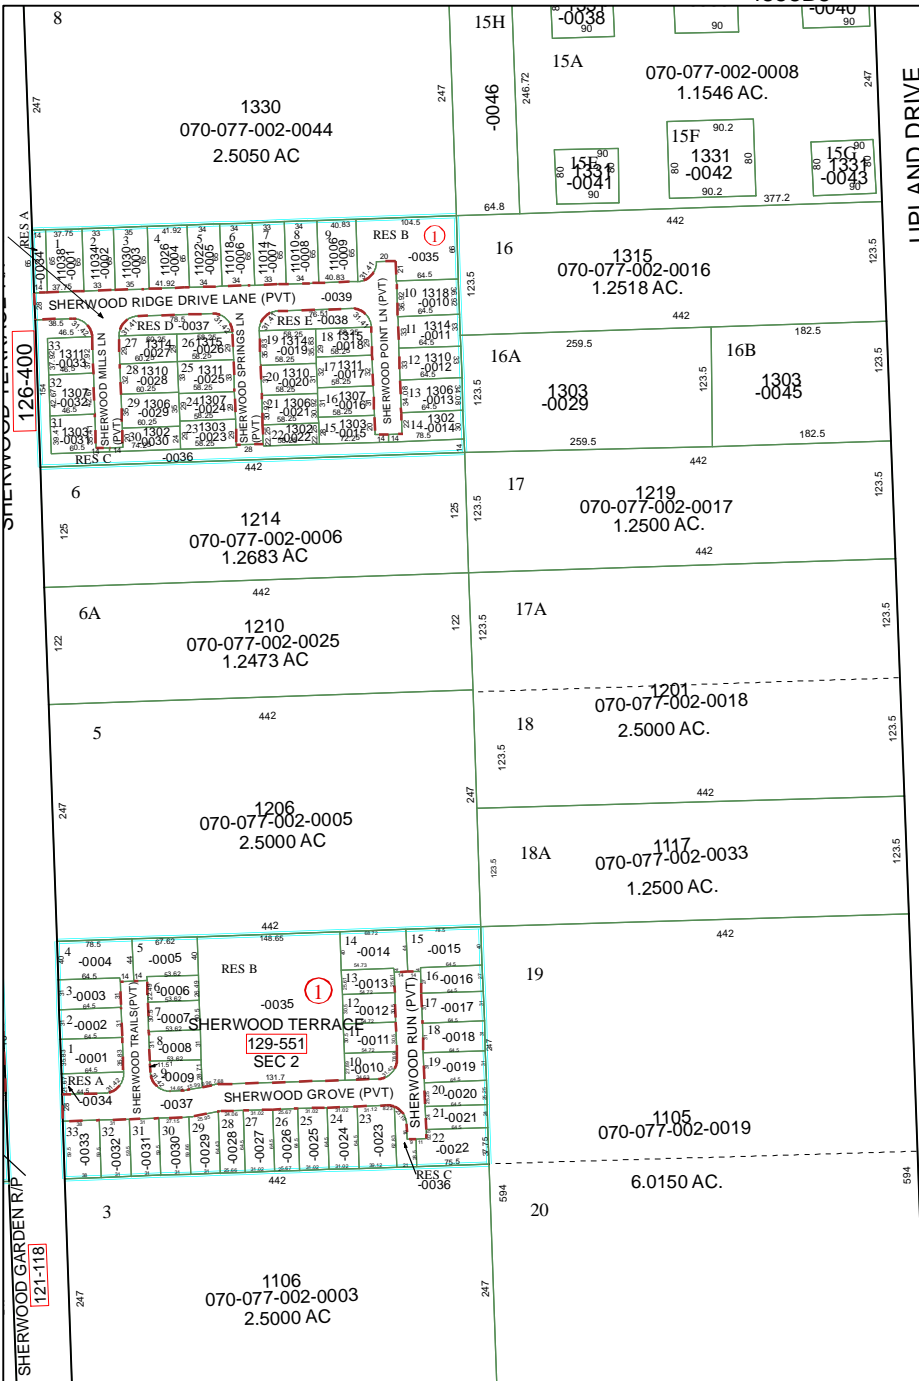

4858B8

UPLAND DRIVE

WYCLIFF DRIVE

4858B11

Harris County Appraisal District

0 100 200
PUBLICATION DATE:
1/20/2012

Geospatial or map data maintained by the Harris County Appraisal District is for informational purposes and may not have been prepared for or be suitable for legal, engineering, or surveying purposes. It does not represent an on-the-ground survey and only represents the approximate location of property boundaries.

MAP LOCATION

FACET 4858B

1	2	3	4
5	6	7	8
9	10	11	12

4858D4

4958A9