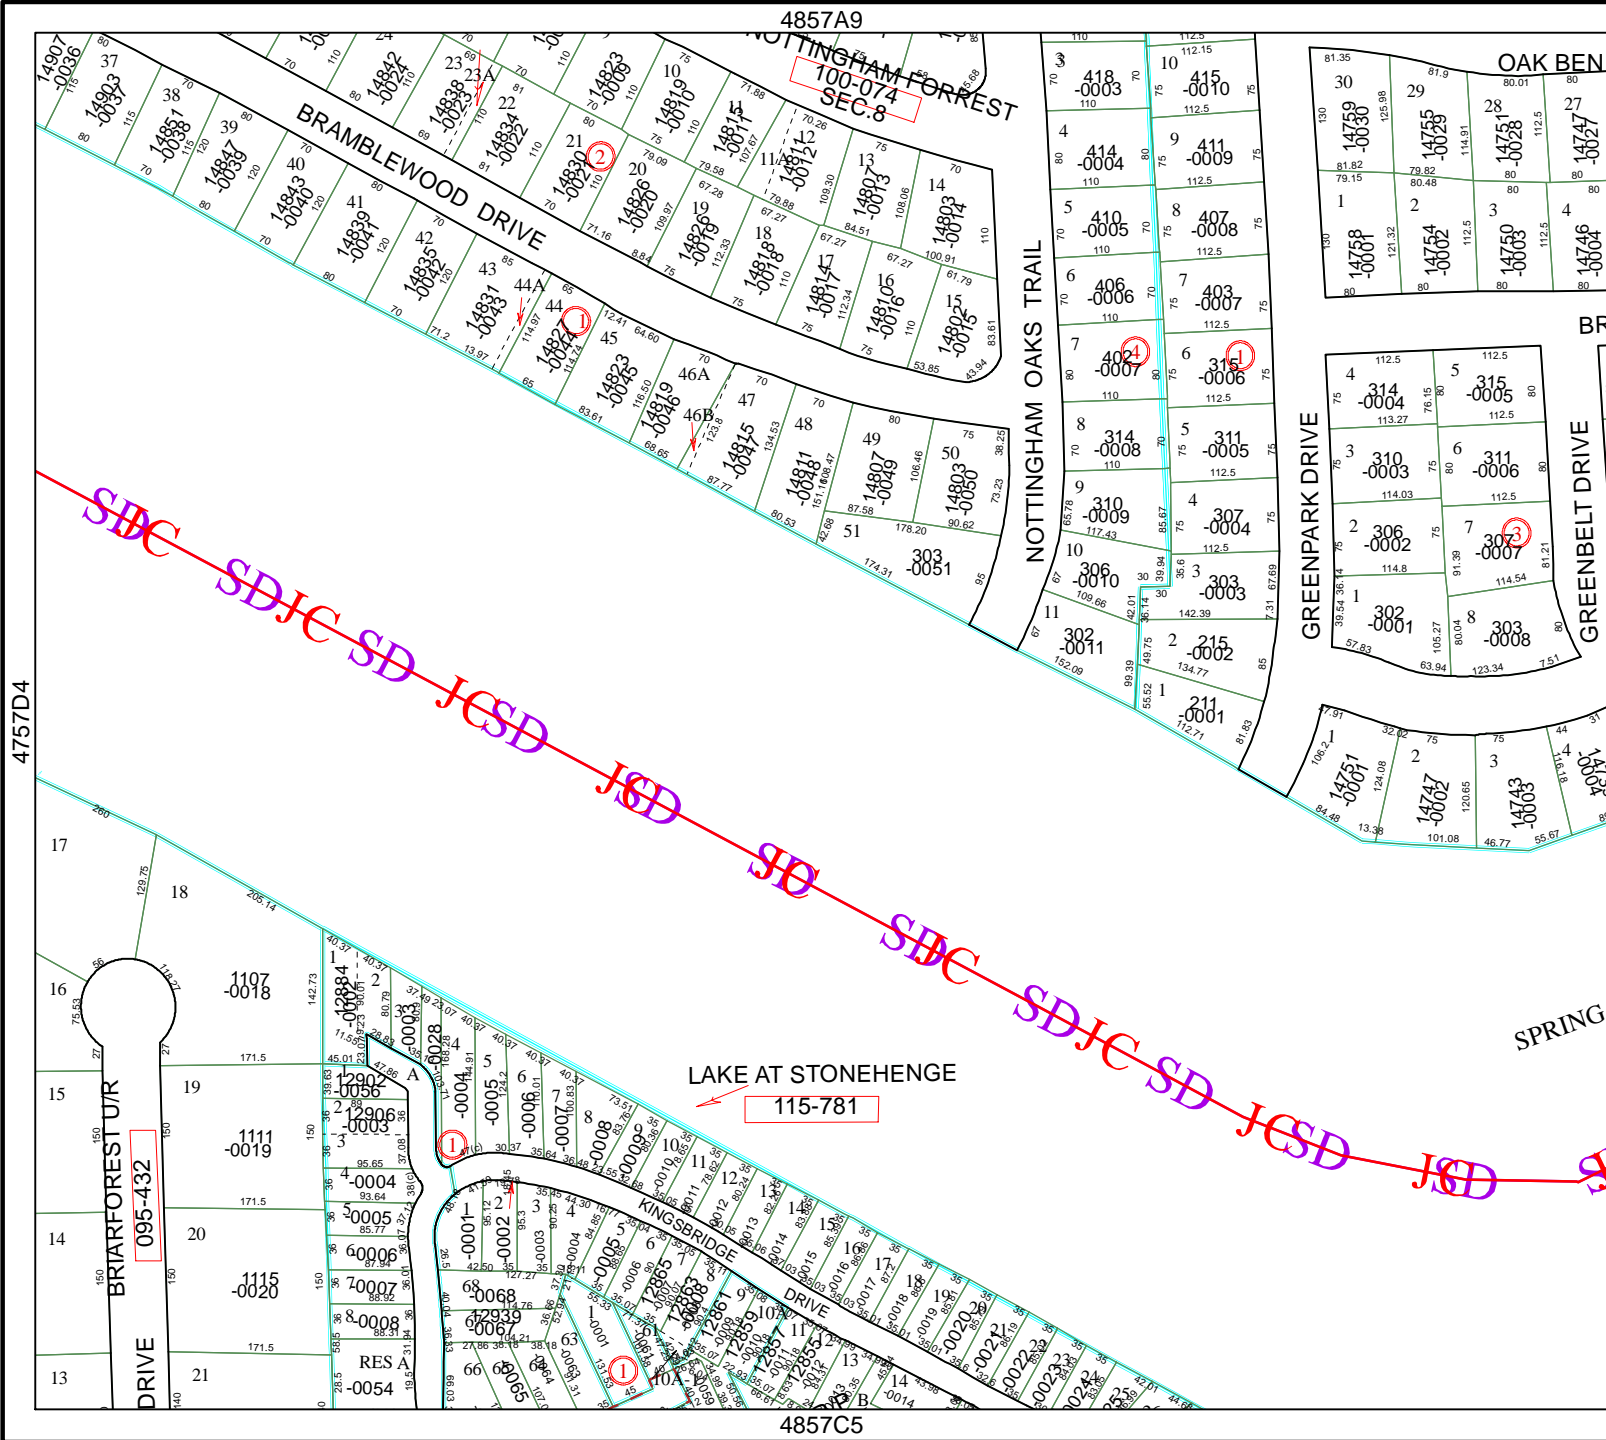

Harris County Appraisal District

0 100 200
PUBLICATION DATE:
1/20/2012

Geospatial or map data maintained by the Harris County Appraisal District is for informational purposes and may not have been prepared for or be suitable for legal, engineering, or surveying purposes. It does not represent an on-the-ground survey and only represents the approximate location of property boundaries.

MAP LOCATION

FACET 4857C

1	2	3	4
5	6	7	8
9	10	11	12

4757D4

4857A9

4857C5

4857C2

100-074 SEC. 8

OAK BEN

LAKE AT STONEHENGE

115-781

SDC

SDJC

SD

JCS

JSD