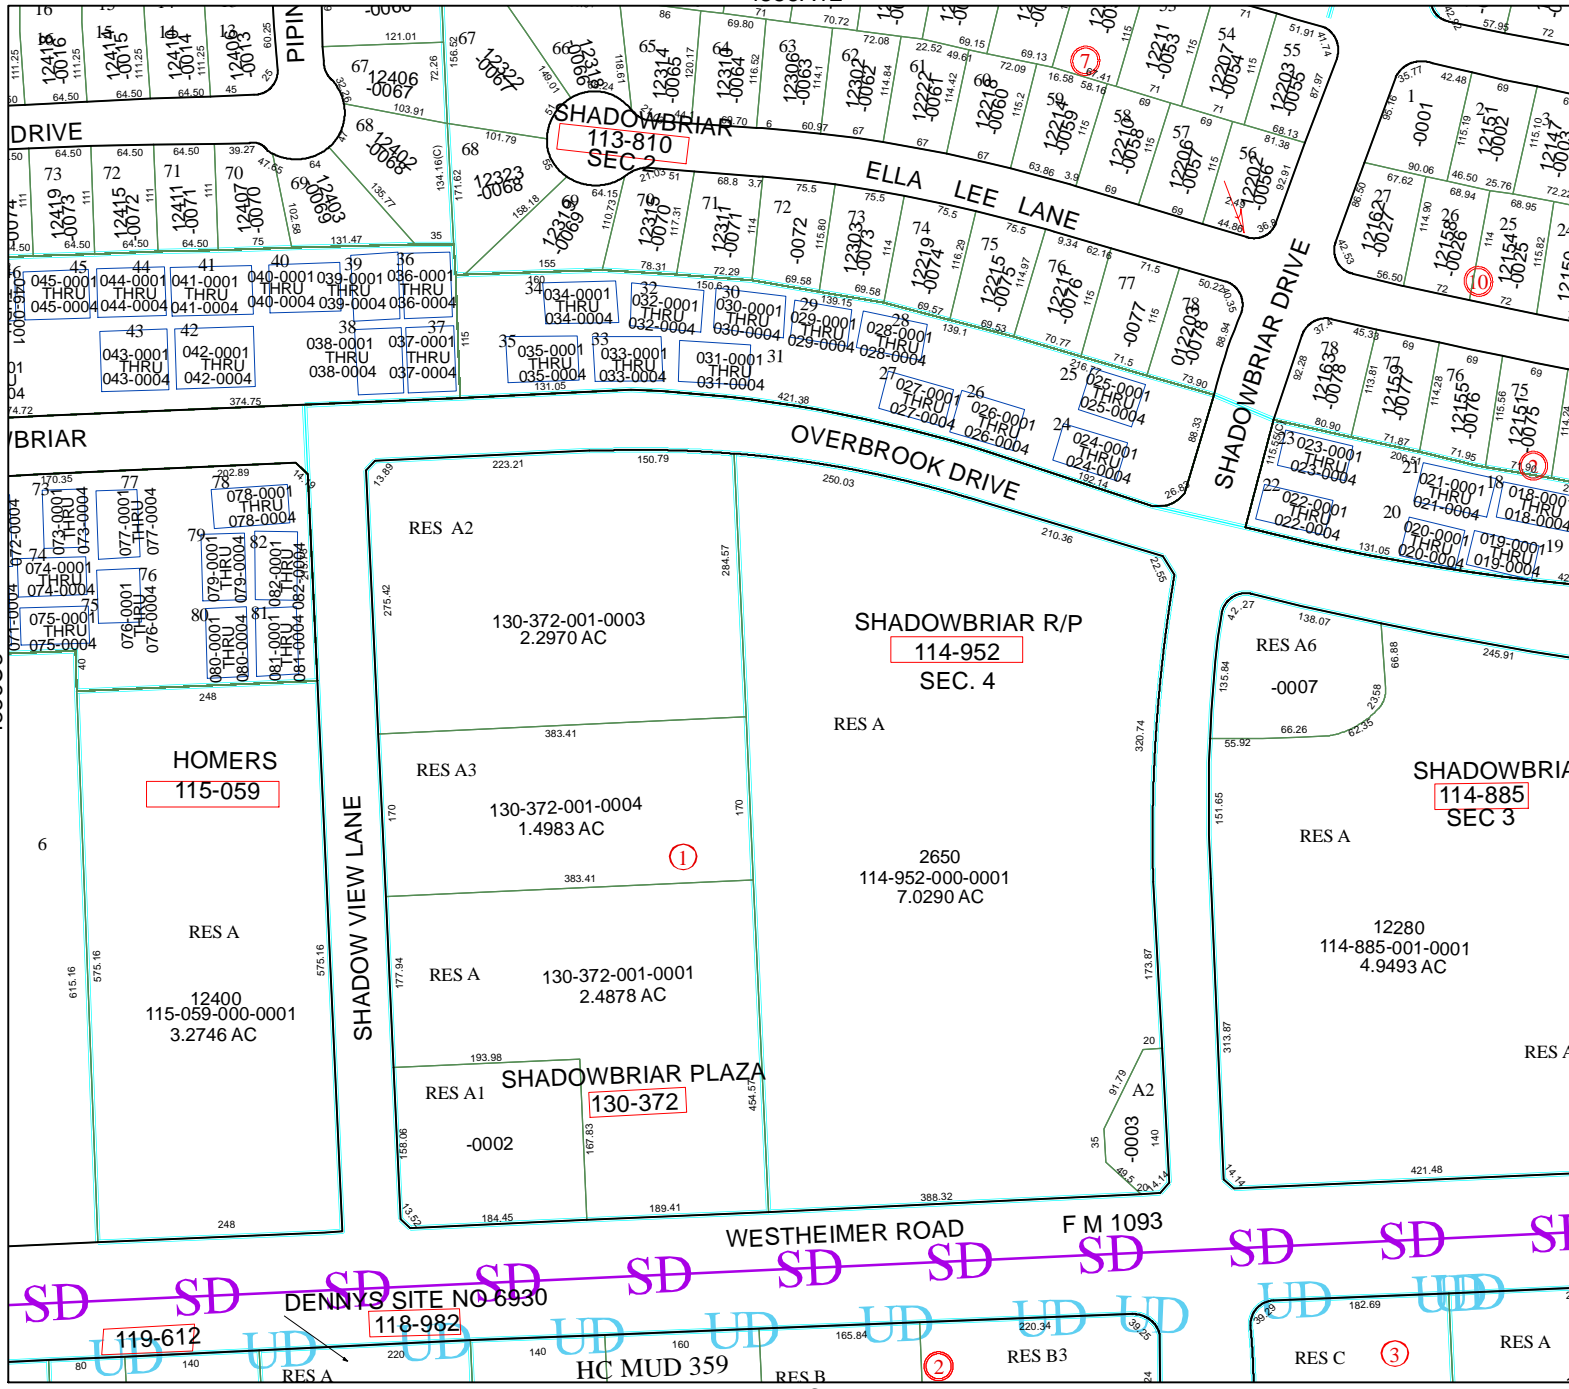

# Harris County Appraisal District

0 100 200

PUBLICATION DATE:  
1/20/2012

Geospatial or map data maintained by the Harris County Appraisal District is for informational purposes and may not have been prepared for or be suitable for legal, engineering, or surveying purposes. It does not represent an on-the-ground survey and only represents the approximate location of property boundaries.

MAP LOCATION

## FACET 4856C

1	2	3	4
5	6	7	8
9	10	11	12

4856A12

4856C8