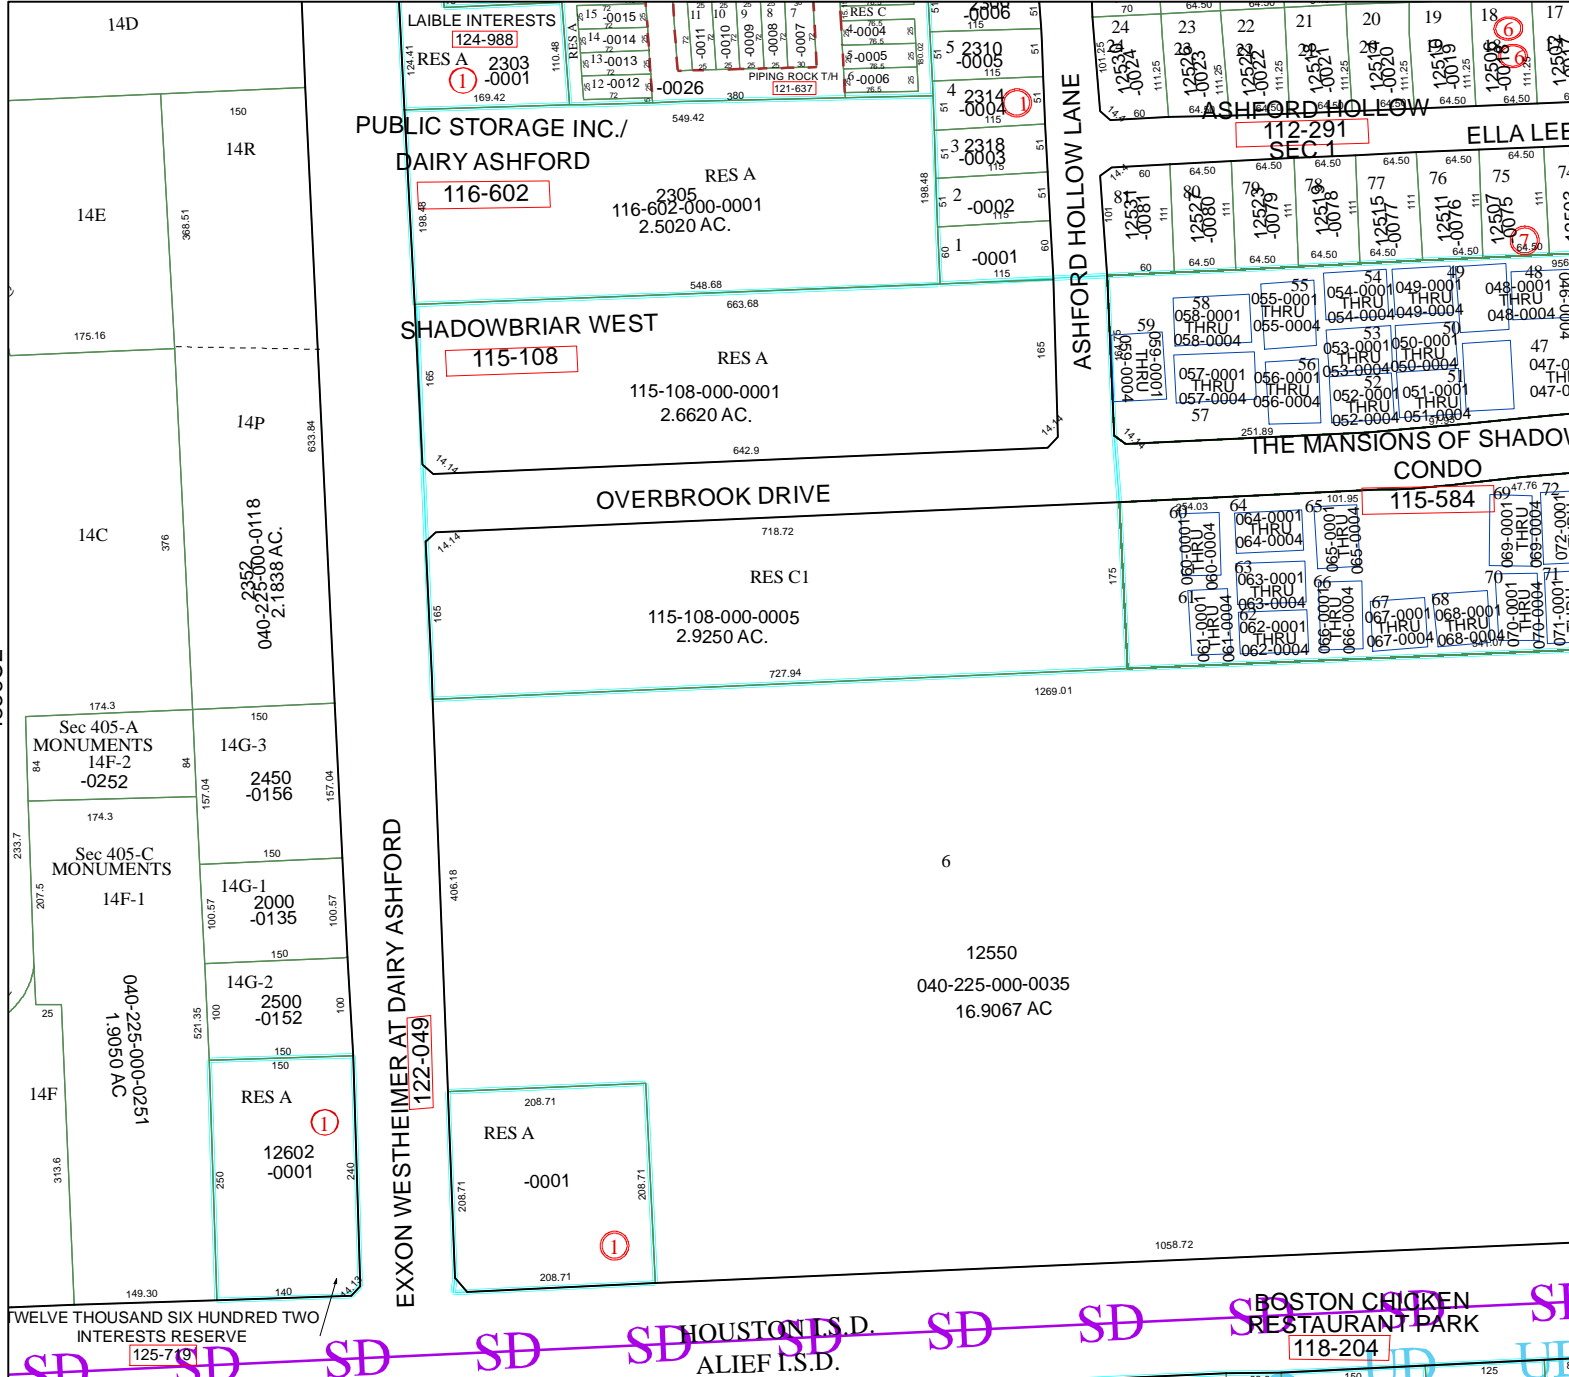

# Harris County Appraisal District

0 100 200

PUBLICATION DATE:  
1/20/2012

Geospatial or map data maintained by the Harris County Appraisal District is for informational purposes and may not have been prepared for or be suitable for legal, engineering, or surveying purposes. It does not represent an on-the-ground survey and only represents the approximate location of property boundaries.

## MAP LOCATION

# FACET 4856C

1	2	3	4
5	6	7	8
9	10	11	12

4856A11

4856C7