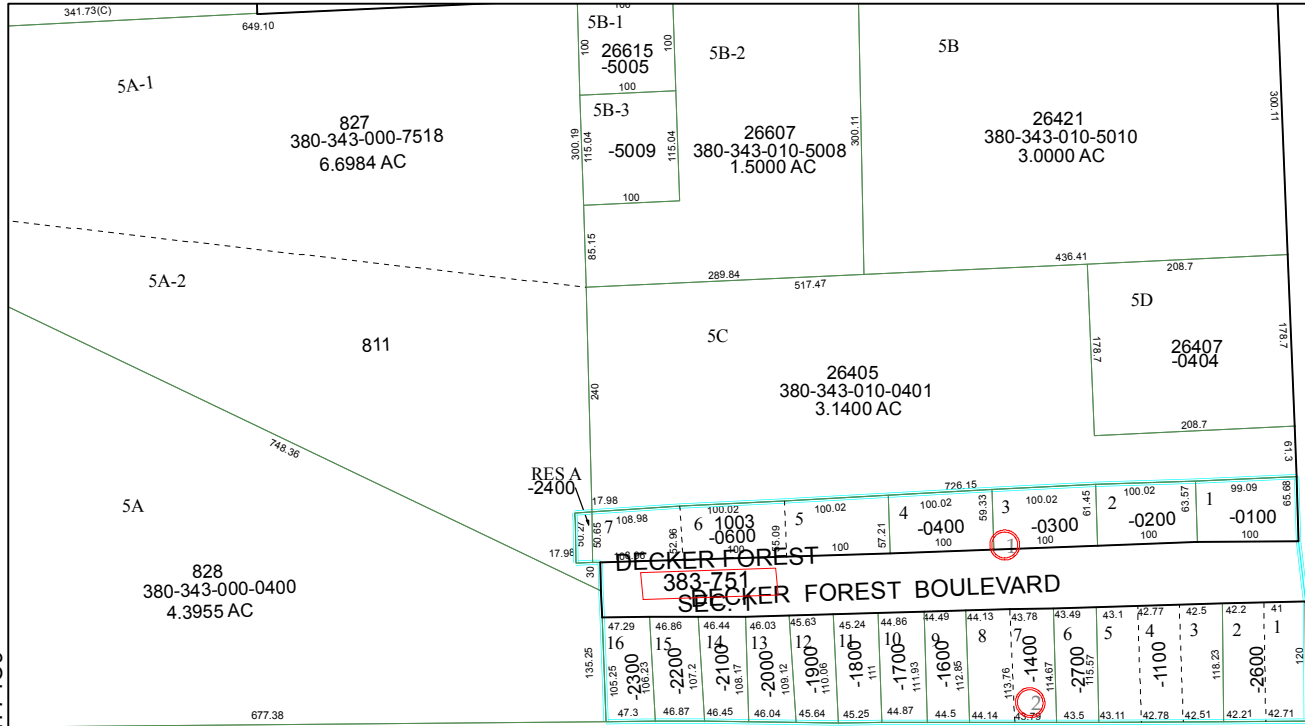

4774C6

4774C9

ANDERSON ROAD

4773A2

RUSTIC OAKS
388-523

OAK DRIVE

PIN OAK DRIVE

Harris County Appraisal District

MAP LOCATION

FACET 4774C

1	2	3	4
5	6	7	8
9	10	11	12

4774C11

22A-1