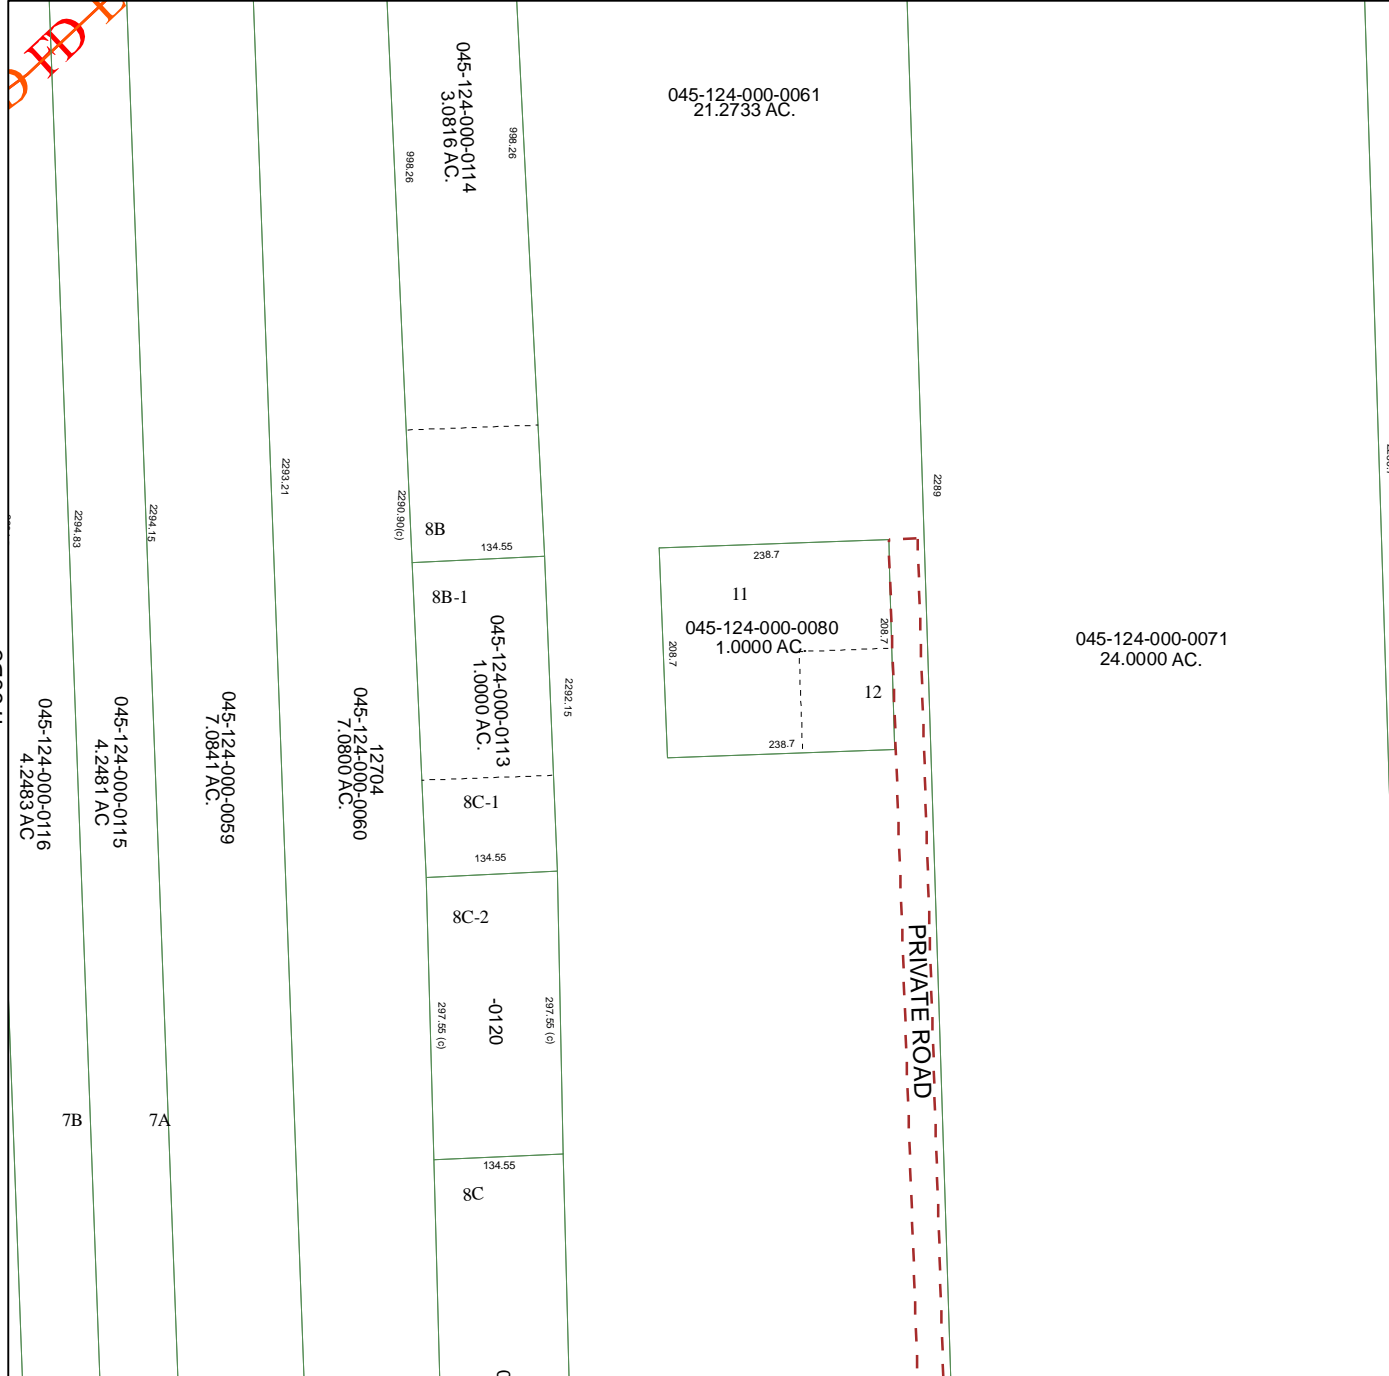

4770D12

4769B8

# Harris County Appraisal District

0 100 200  
**PUBLICATION DATE:**  
 8/15/2011

Geospatial or map data maintained by the Harris County Appraisal District is for informational purposes and may **not** have been prepared for or be suitable for legal, engineering, or surveying purposes. It does **not** represent an on-the-ground survey and only represents the approximate location of property boundaries.

### MAP LOCATION

# FACET 4769B

1	2	3	4
5	6	7	8
9	10	11	12

045-124-000-0080  
 23.1469 AC

1A6984

PRIVATE ROAD

045-124-000-0114

3B6974