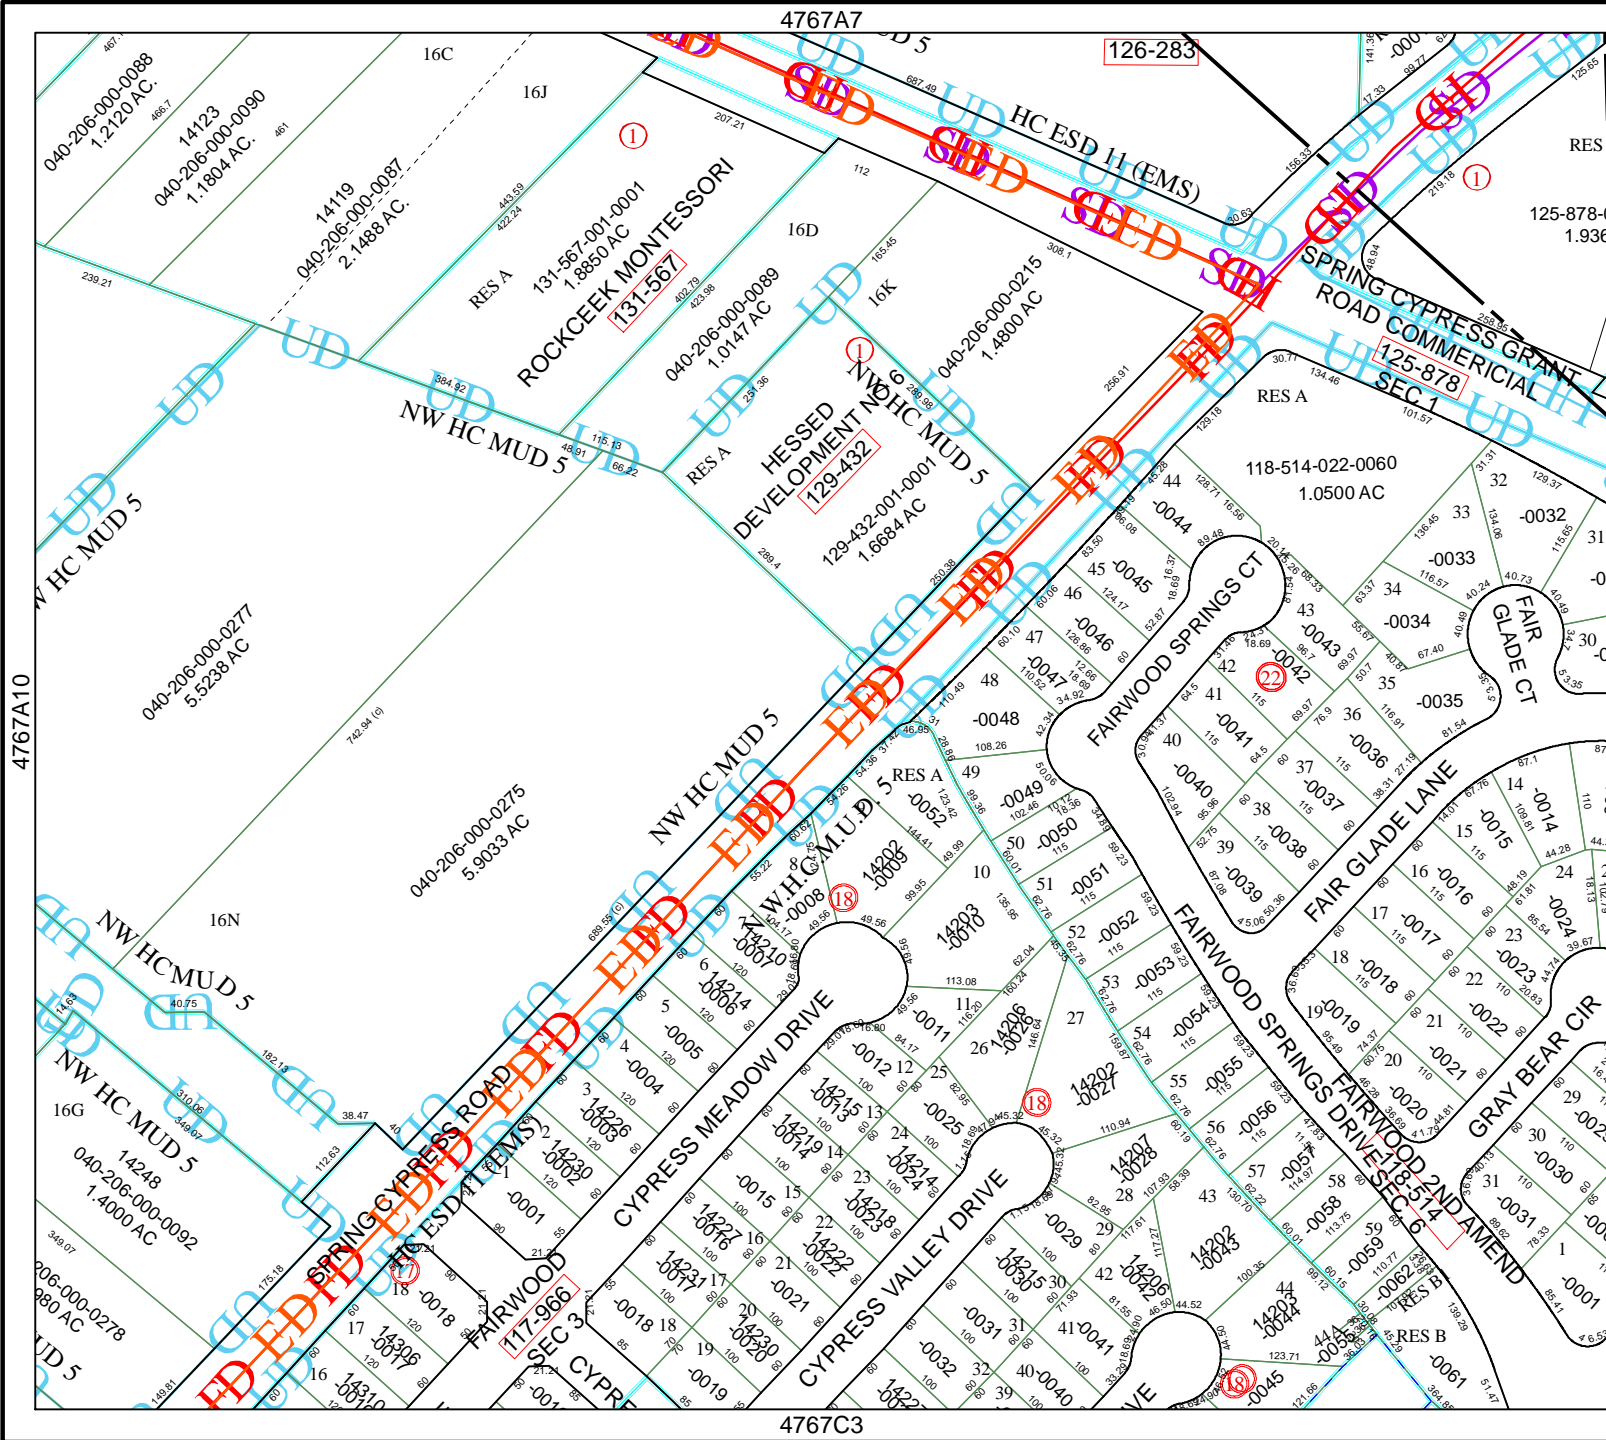

Harris County Appraisal District

0 100 200
 PUBLICATION DATE:
 12/19/2011

Geospatial or map data maintained by the Harris County Appraisal District is for informational purposes and may not have been prepared for or be suitable for legal, engineering, or surveying purposes. It does not represent an on-the-ground survey and only represents the approximate location of property boundaries.

MAP LOCATION

FACET 4767A

1	2	3	4
5	6	7	8
9	10	11	12

4767A10

4767A7

4767C3

4767A12