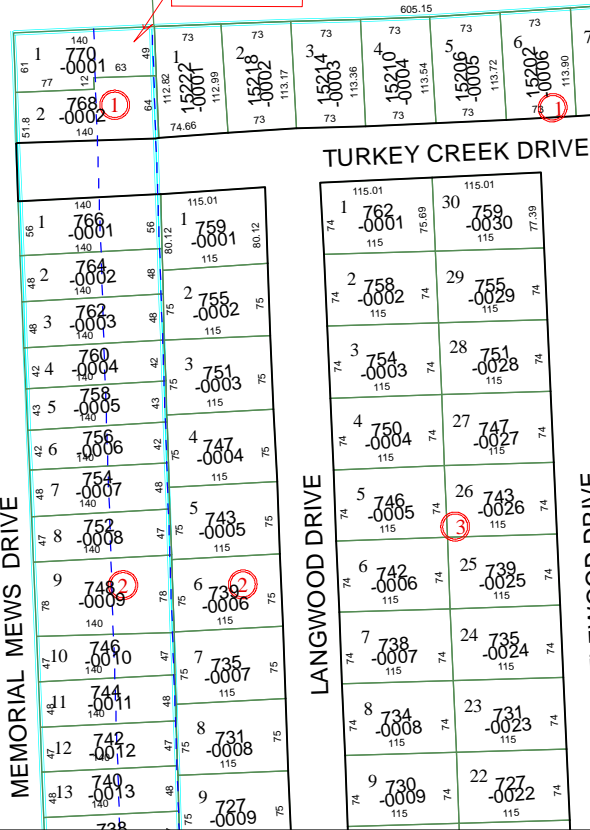

4758D7

MEMORIAL DRIVE

132-965-001-0001
21.1660 AC

MAYDE CREEK CROSSING
132-965

KATY I.S.D.

HOUSTON I.S.D.

HC ID 4

SOUTH MAYDE DRIVE

4757B3

SD SD SD SD SD SD

33A
15135
041-036-001-0204
6.9149 AC.

MEADOWS ON MEMORIAL

114-728

Harris County Appraisal District

0 100 200

PUBLICATION DATE:
1/20/2012

Geospatial or map data maintained by the Harris County Appraisal District is for informational purposes and may not have been prepared for or be suitable for legal, engineering, or surveying purposes. It does not represent an on-the-ground survey and only represents the approximate location of property boundaries.

MAP LOCATION

FACET 4758D

1	2	3	4
5	6	7	8
9	10	11	12