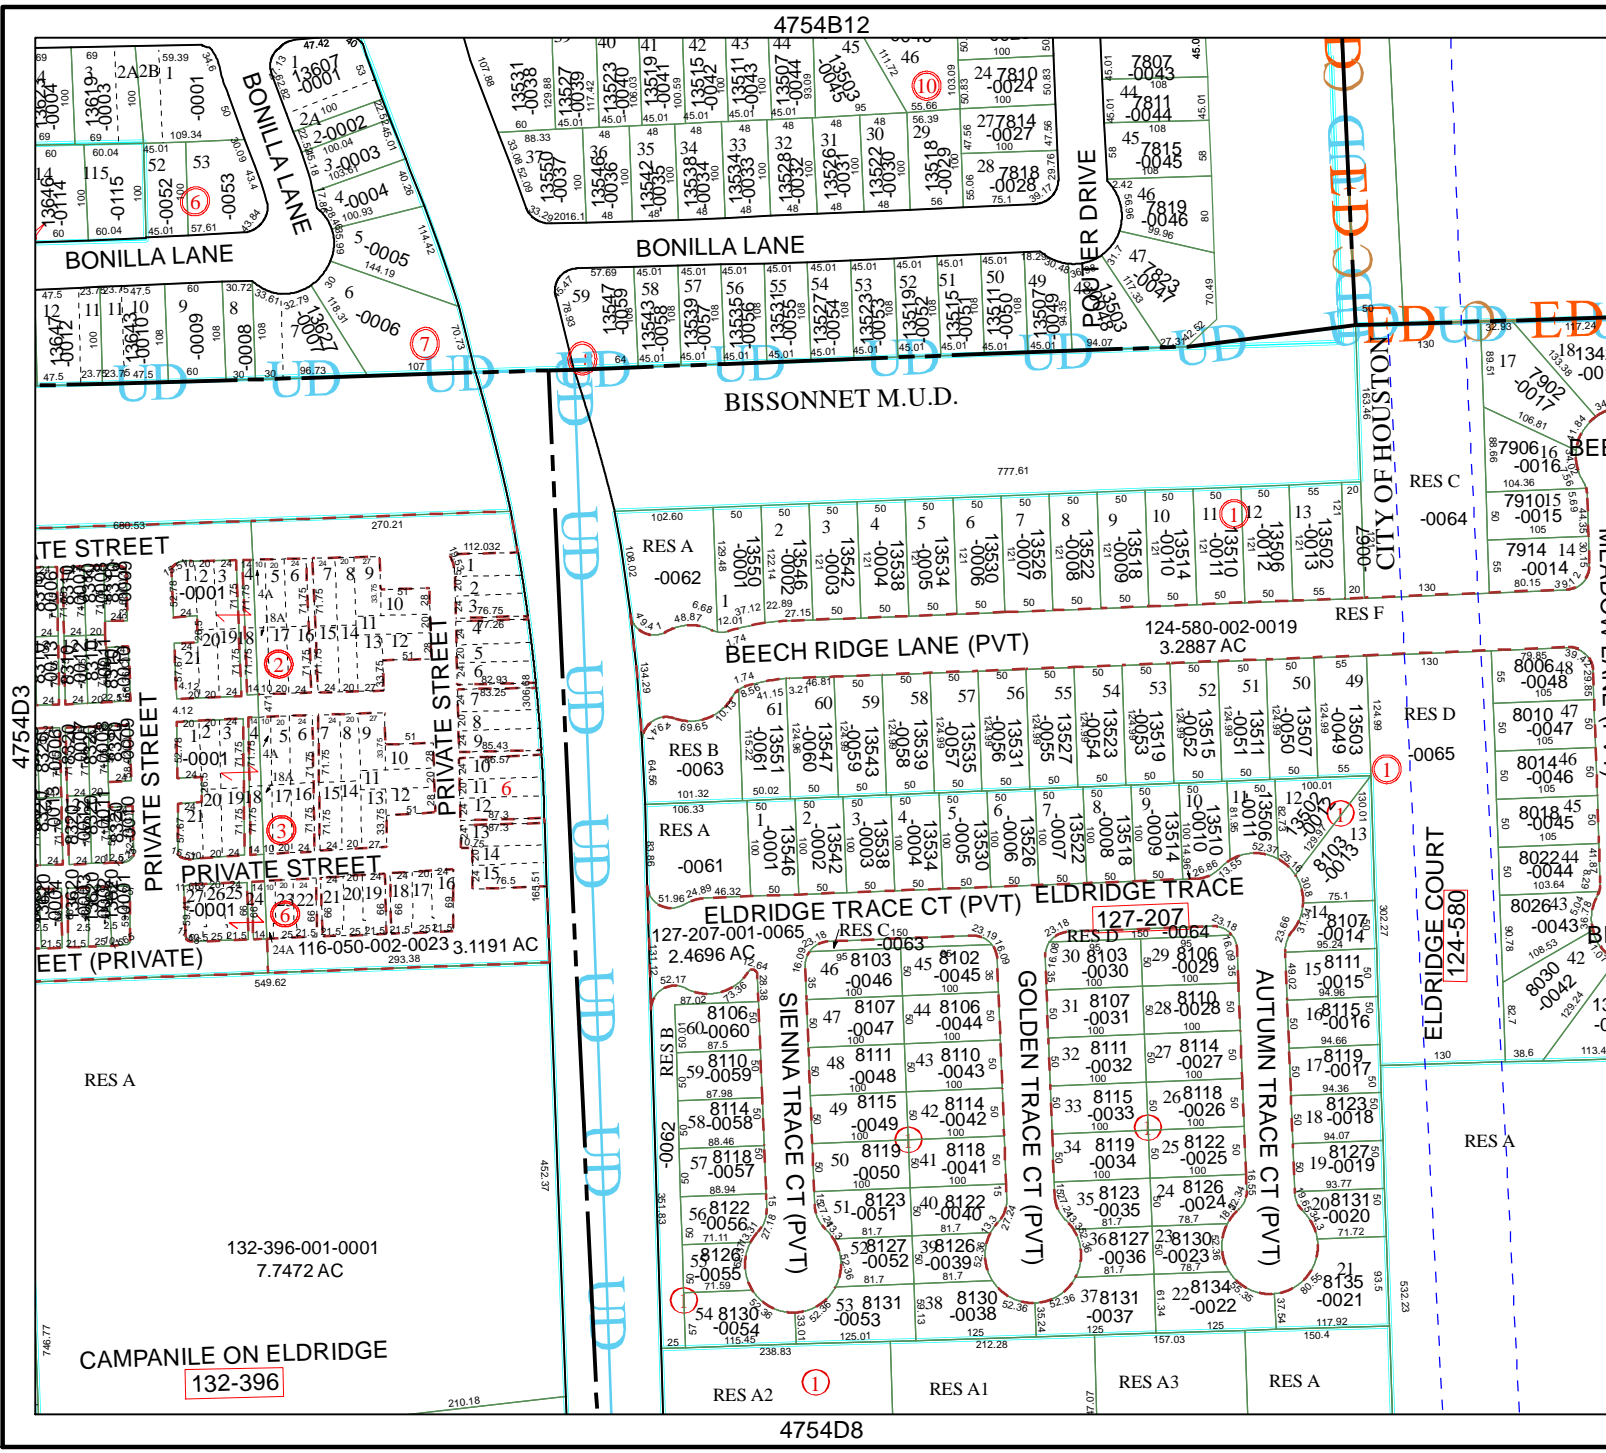

Harris County Appraisal District

0 100 200
PUBLICATION DATE:
 1/20/2012

Geospatial or map data maintained by the Harris County Appraisal District is for informational purposes and may not be prepared for or be suitable for legal, engineering, or surveying purposes. It does not represent an on-the-ground survey and only represents the approximate location of property boundaries.

MAP LOCATION

FACET 4754D

1	2	3	4
5	6	7	8
9	10	11	12

4754B12

BISSONNET M.U.D.

4754D8

CAMPANILE ON ELDRIDGE
 132-396