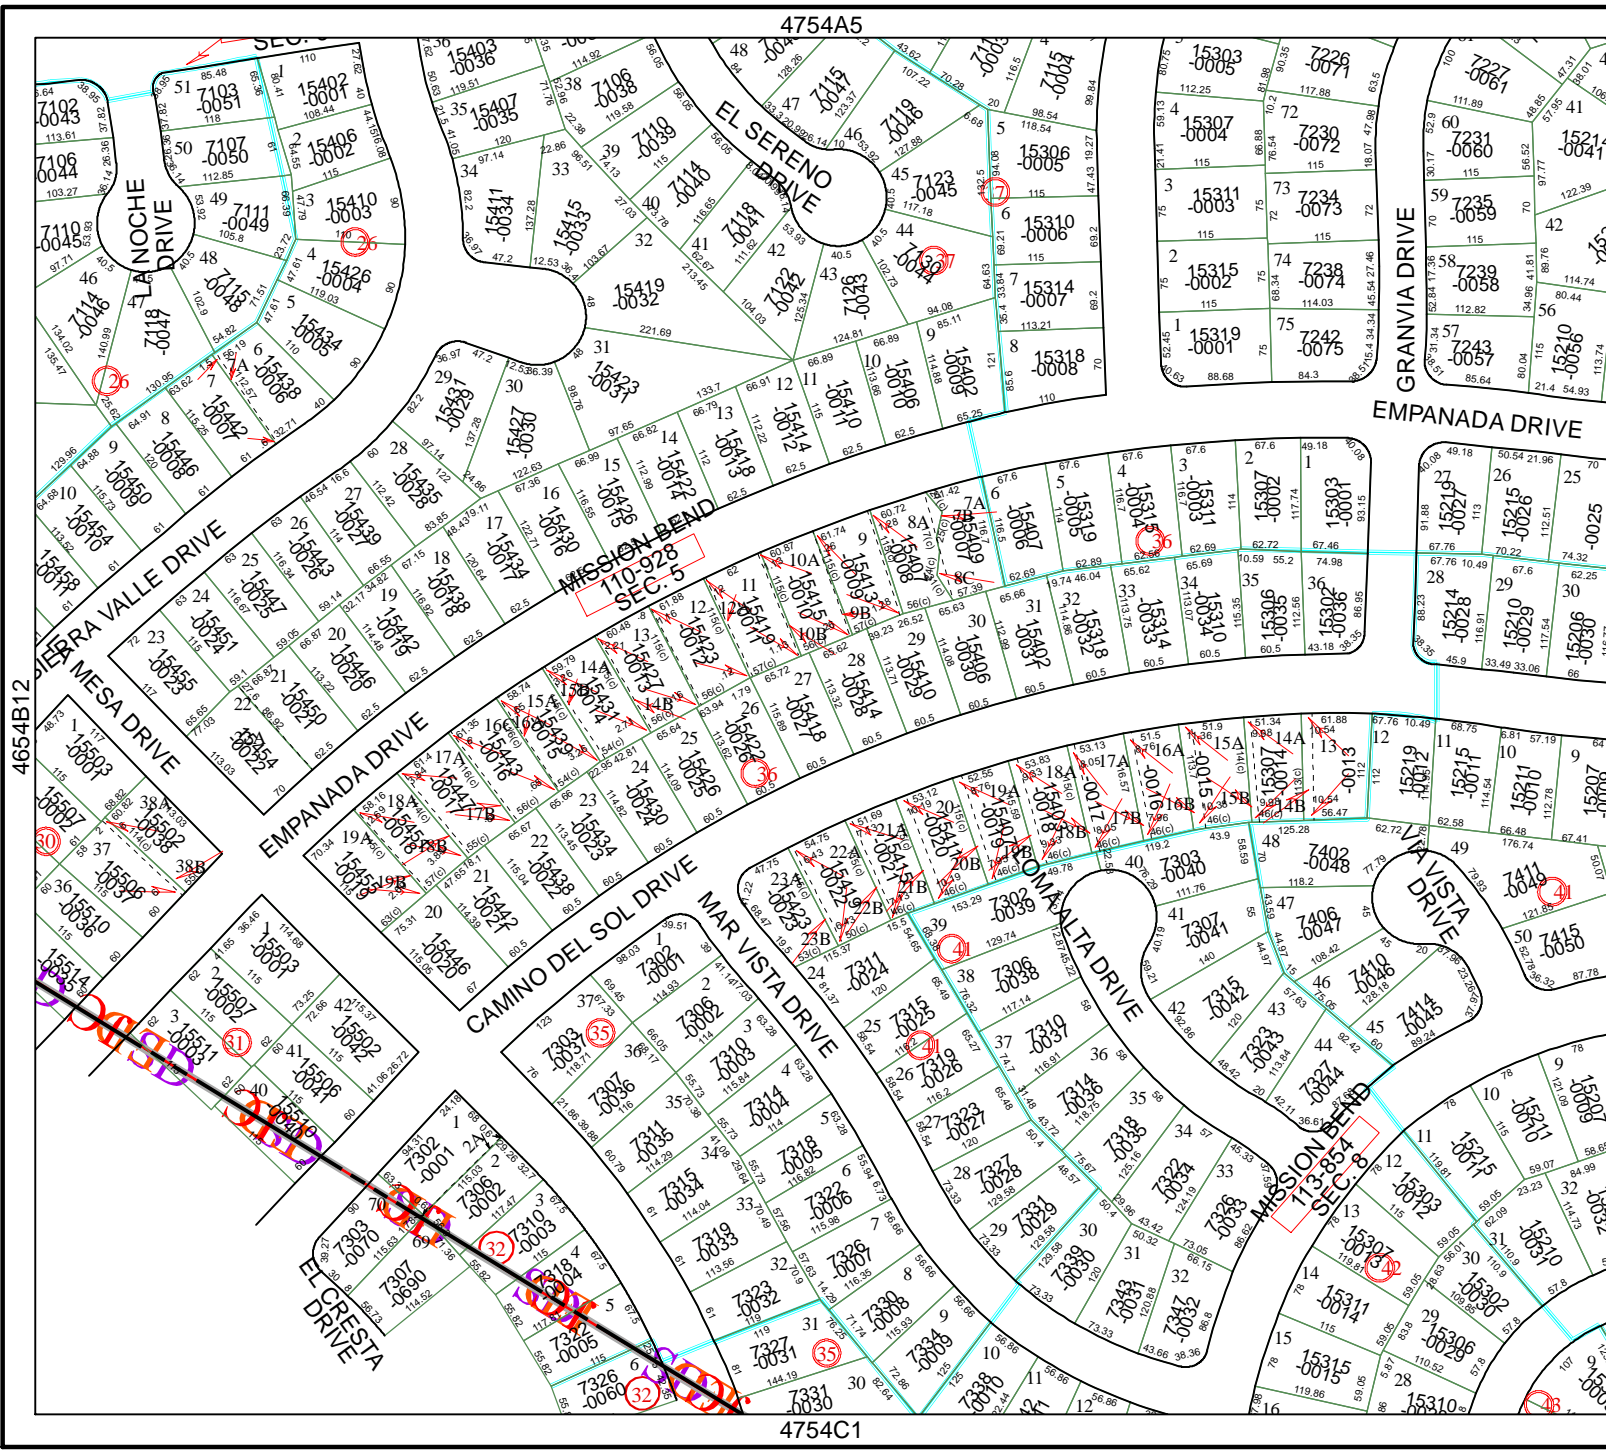

Harris County Appraisal District

0 100 200

PUBLICATION DATE:
2/1/2012

Geospatial or map data maintained by the Harris County Appraisal District is for informational purposes and may not be suitable for legal, engineering, or surveying purposes. It does not represent an on-the-ground survey and only represents the approximate location of property boundaries.

MAP LOCATION

FACET 4754A

1	2	3	4
5	6	7	8
9	10	11	12

4754A5

4754C1

4754A10

4654B12