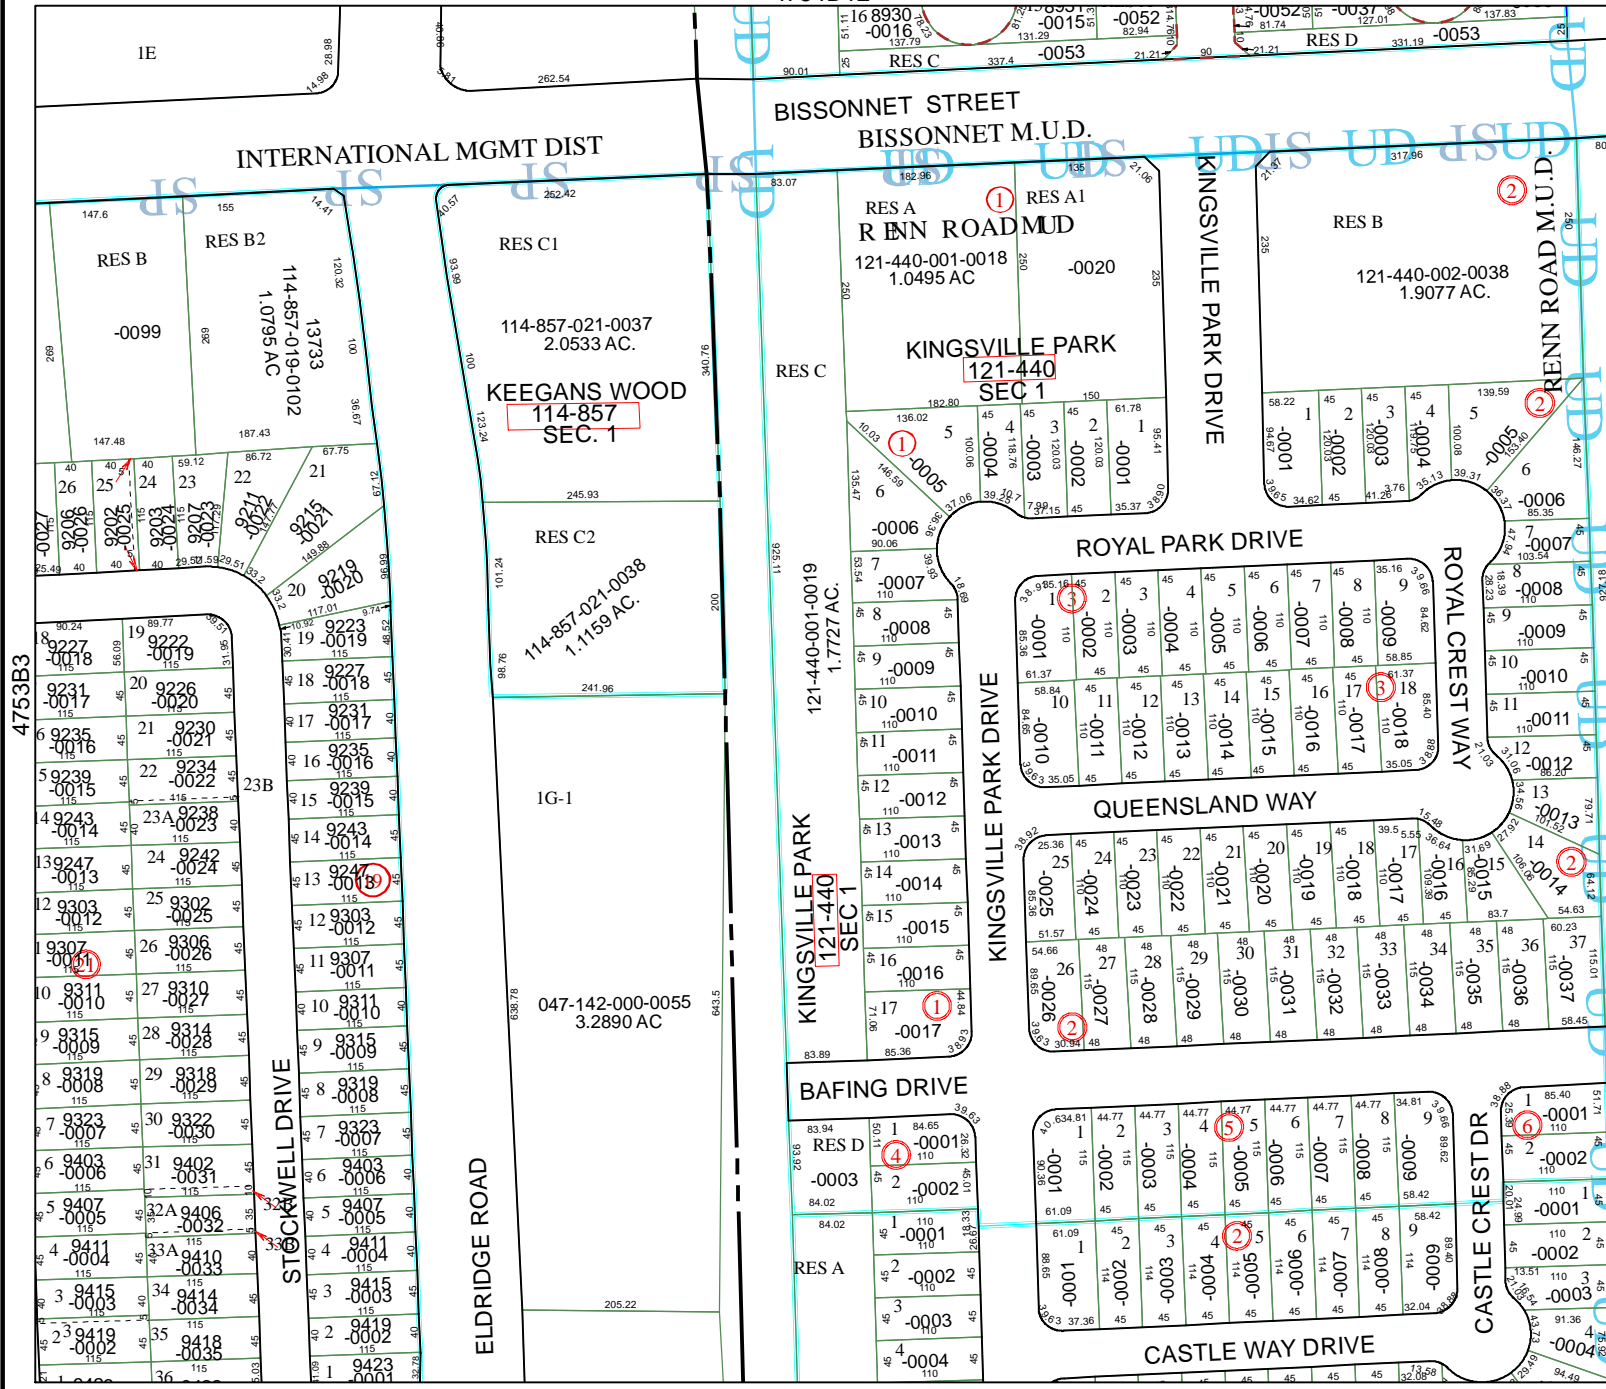

4754D12

IE

INTERNATIONAL MGMT DIST

BISSONNET STREET
BISSONNET M.U.D.

KINGSVILLE PARK DRIVE

RENN ROAD M.U.D.

Harris County Appraisal District

0 100 200

PUBLICATION DATE:
1/20/2012

Geospatial or map data maintained by the Harris County Appraisal District is for informational purposes and may not be suitable for legal, engineering, or surveying purposes. It does not represent an on-the-ground survey and only represents the approximate location of property boundaries.

MAP LOCATION

FACET 4753B

1	2	3	4
5	6	7	8
9	10	11	12

4753B8

4753B3

4853A1