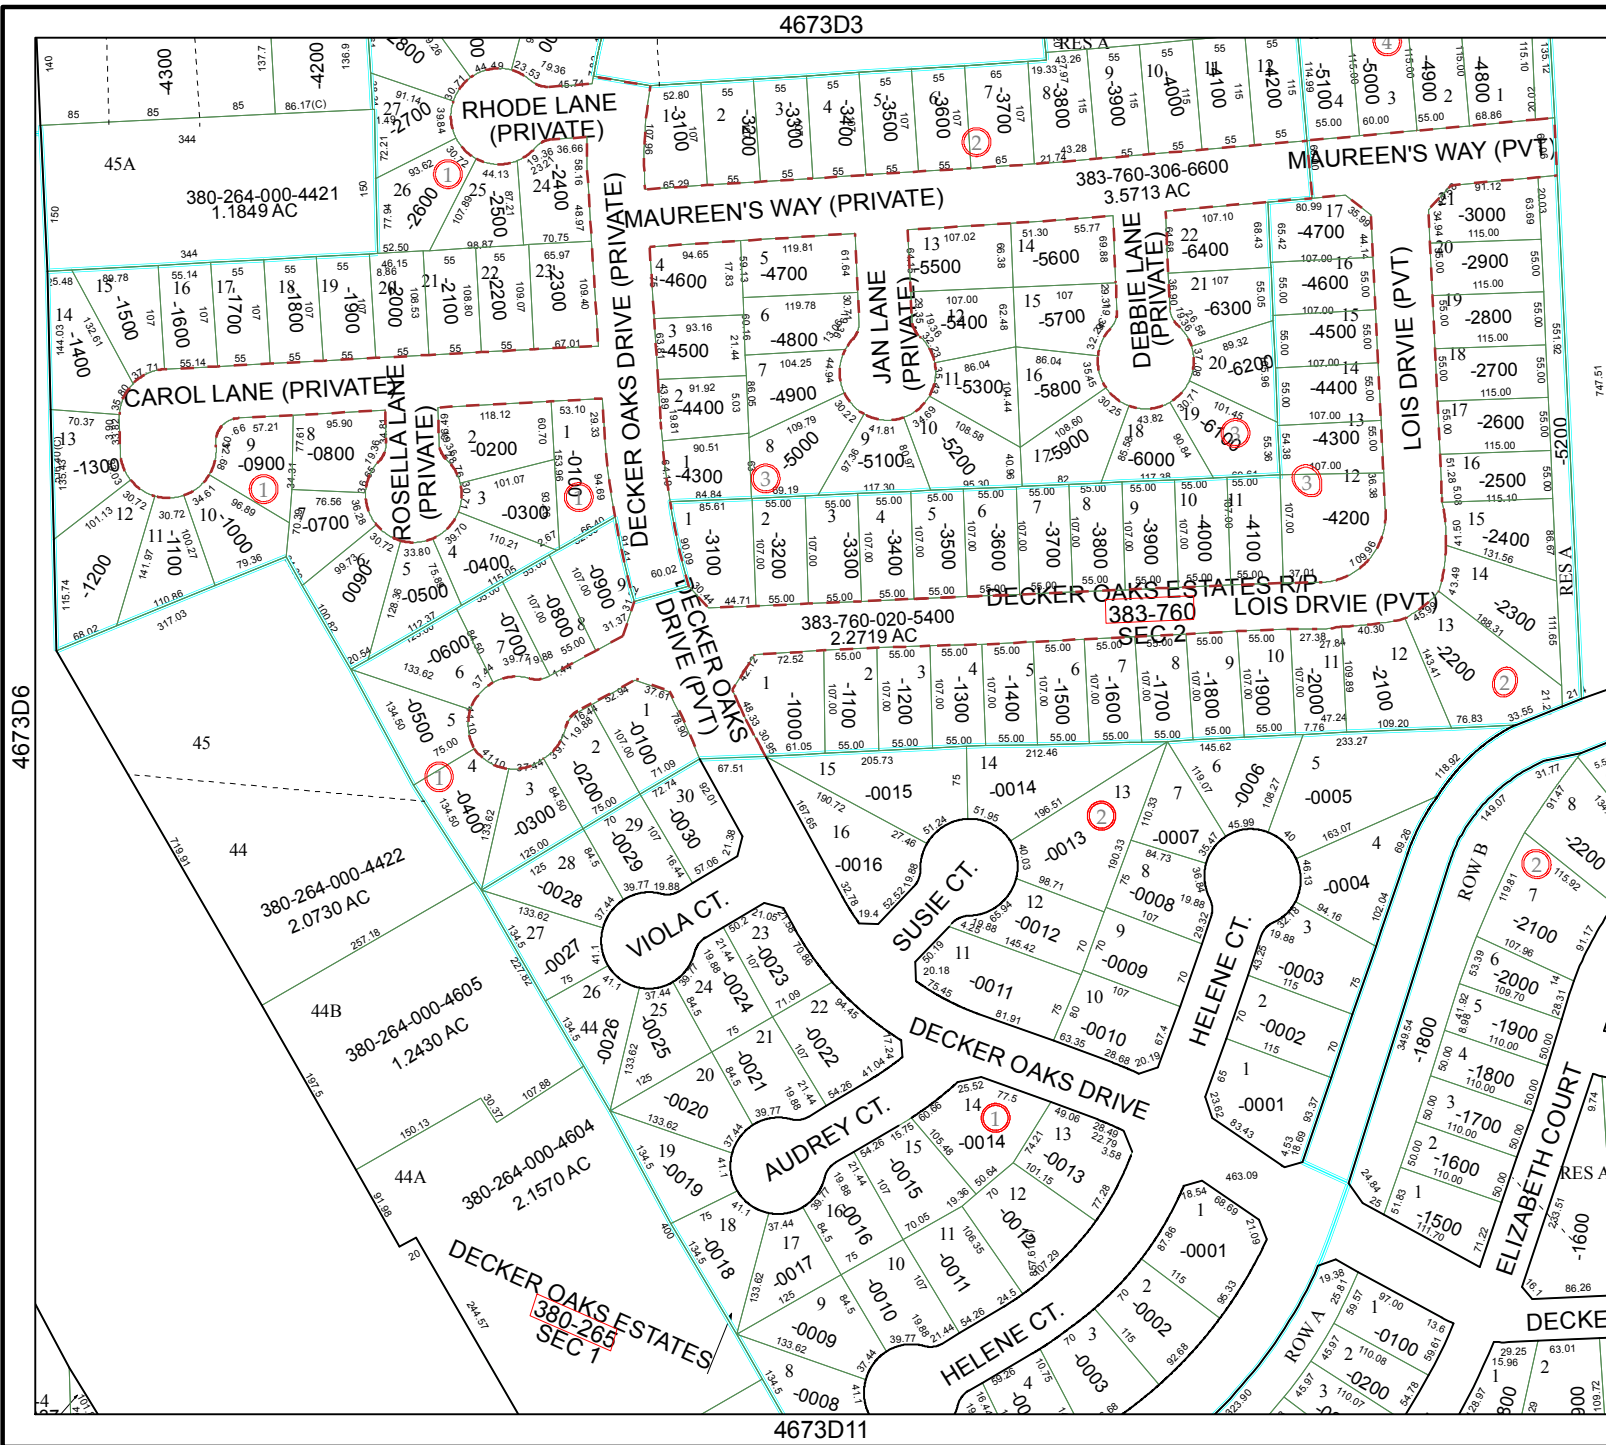

4673D3

4673D11

# Harris County Appraisal District

MAP LOCATION

## FACET 4673D

1	2	3	4
5	6	7	8
9	10	11	12