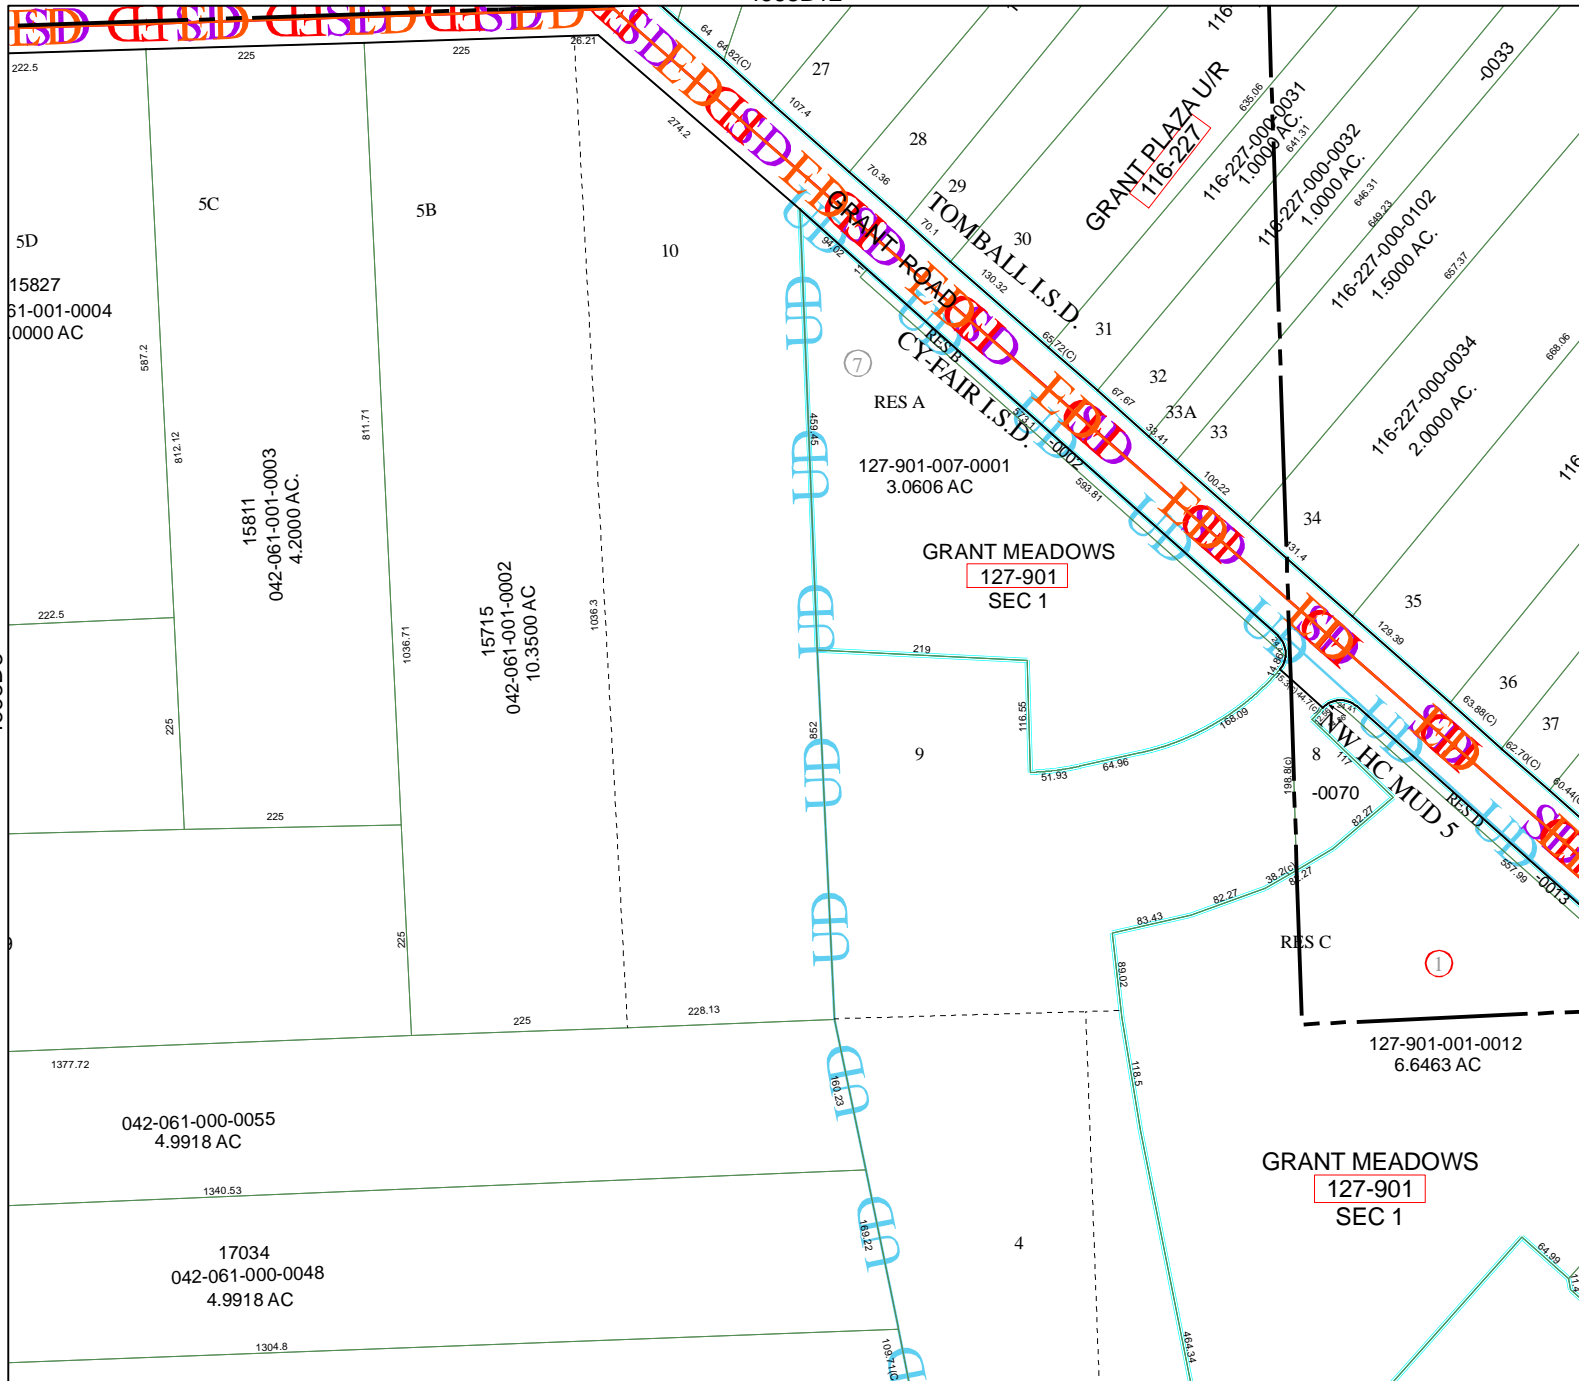

4668B12

4668D8

Harris County Appraisal District

PUBLICATION DATE:
7/26/2011

Geospatial or map data maintained by the Harris County Appraisal District is for informational purposes and may not have been prepared for or be suitable for legal, engineering, or surveying purposes. It does not represent an on-the-ground survey and only represents the approximate location of property boundaries.

MAP LOCATION

FACET 4668D

1	2	3	4
5	6	7	8
9	10	11	12

4668D3

4768C1