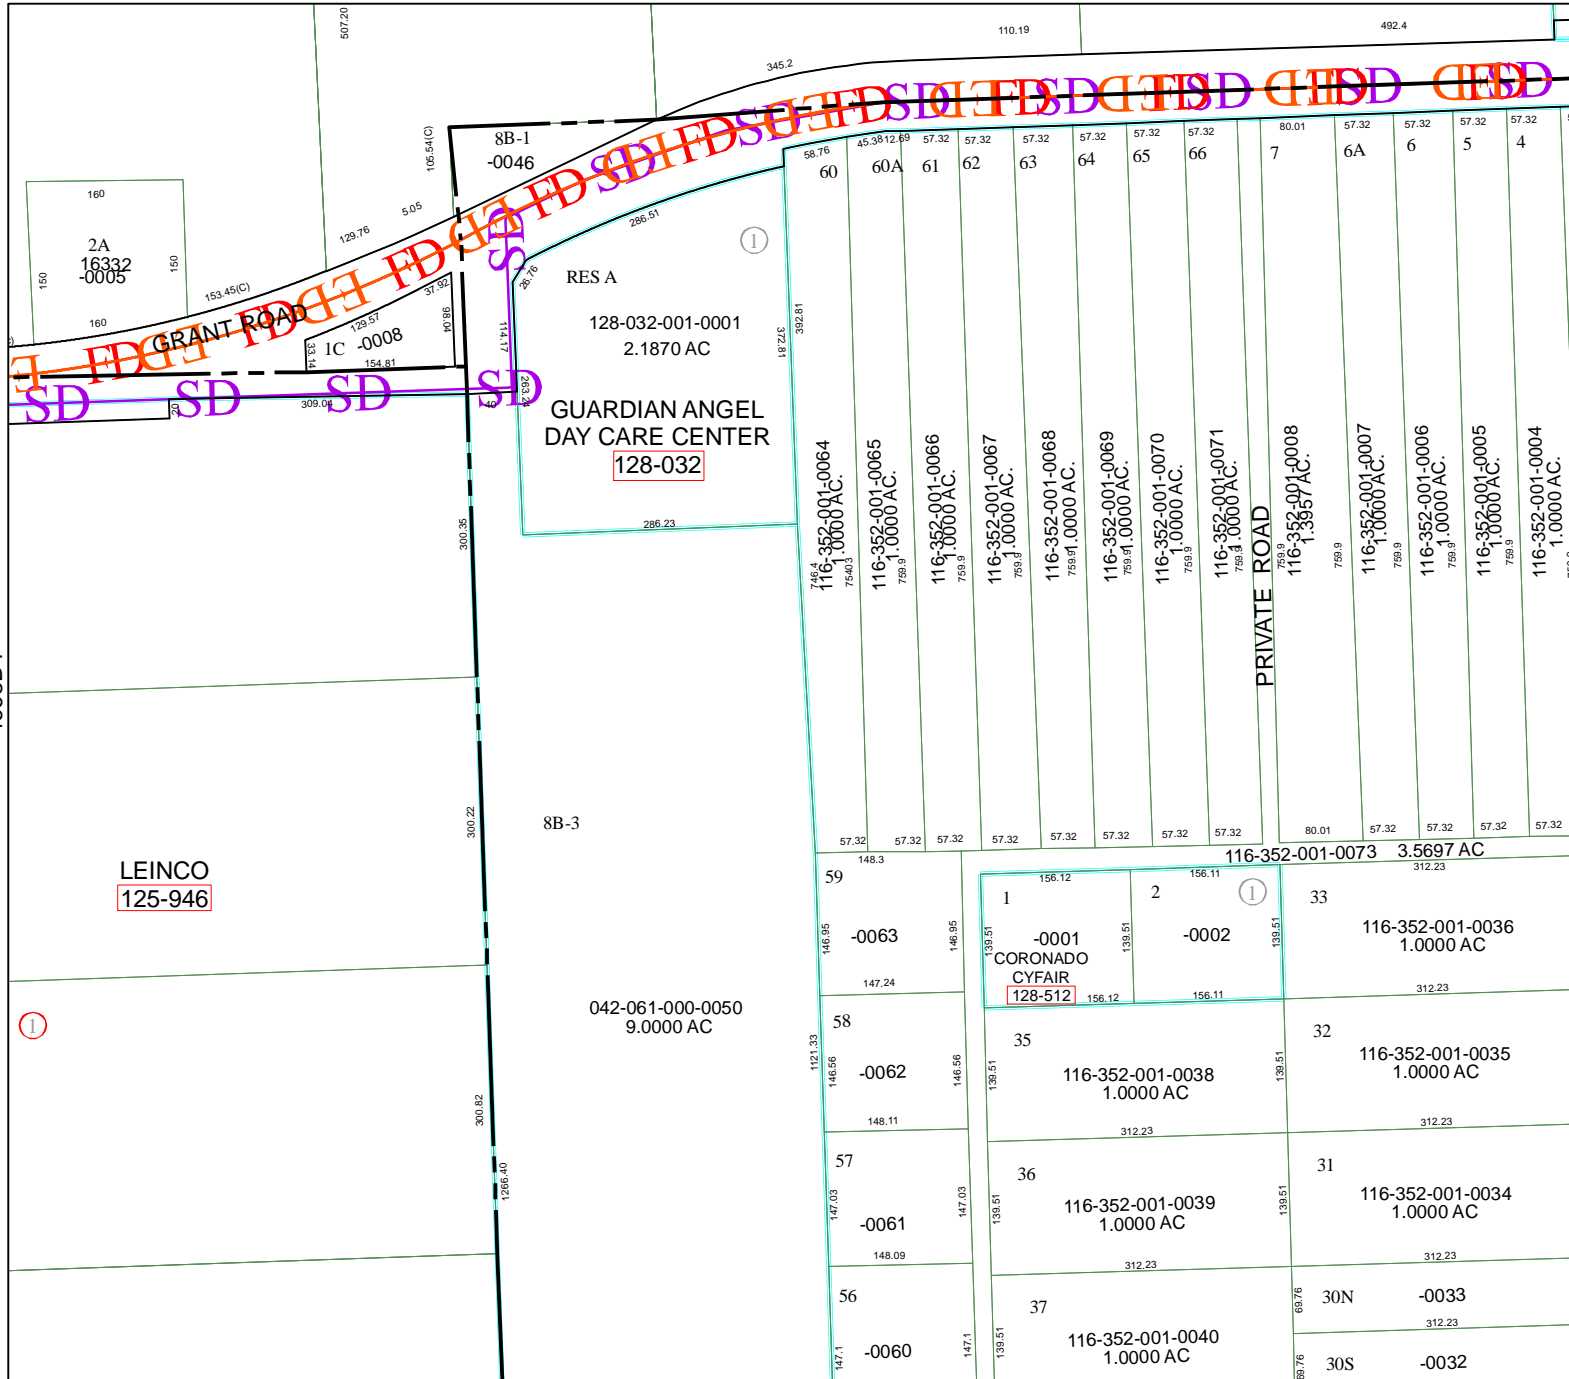

4668B10

Harris County Appraisal District

0 100 200
PUBLICATION DATE:
 10/17/2011

Geospatial or map data maintained by the Harris County Appraisal District is for informational purposes and may not be suitable for legal, engineering, or surveying purposes. It does not represent an on-the-ground survey and only represents the approximate location of property boundaries.

MAP LOCATION

FACET 4668D

| | | | |
|---|----|----|----|
| 1 | 2 | 3 | 4 |
| 5 | 6 | 7 | 8 |
| 9 | 10 | 11 | 12 |

4668D6

4668D1

4668D3