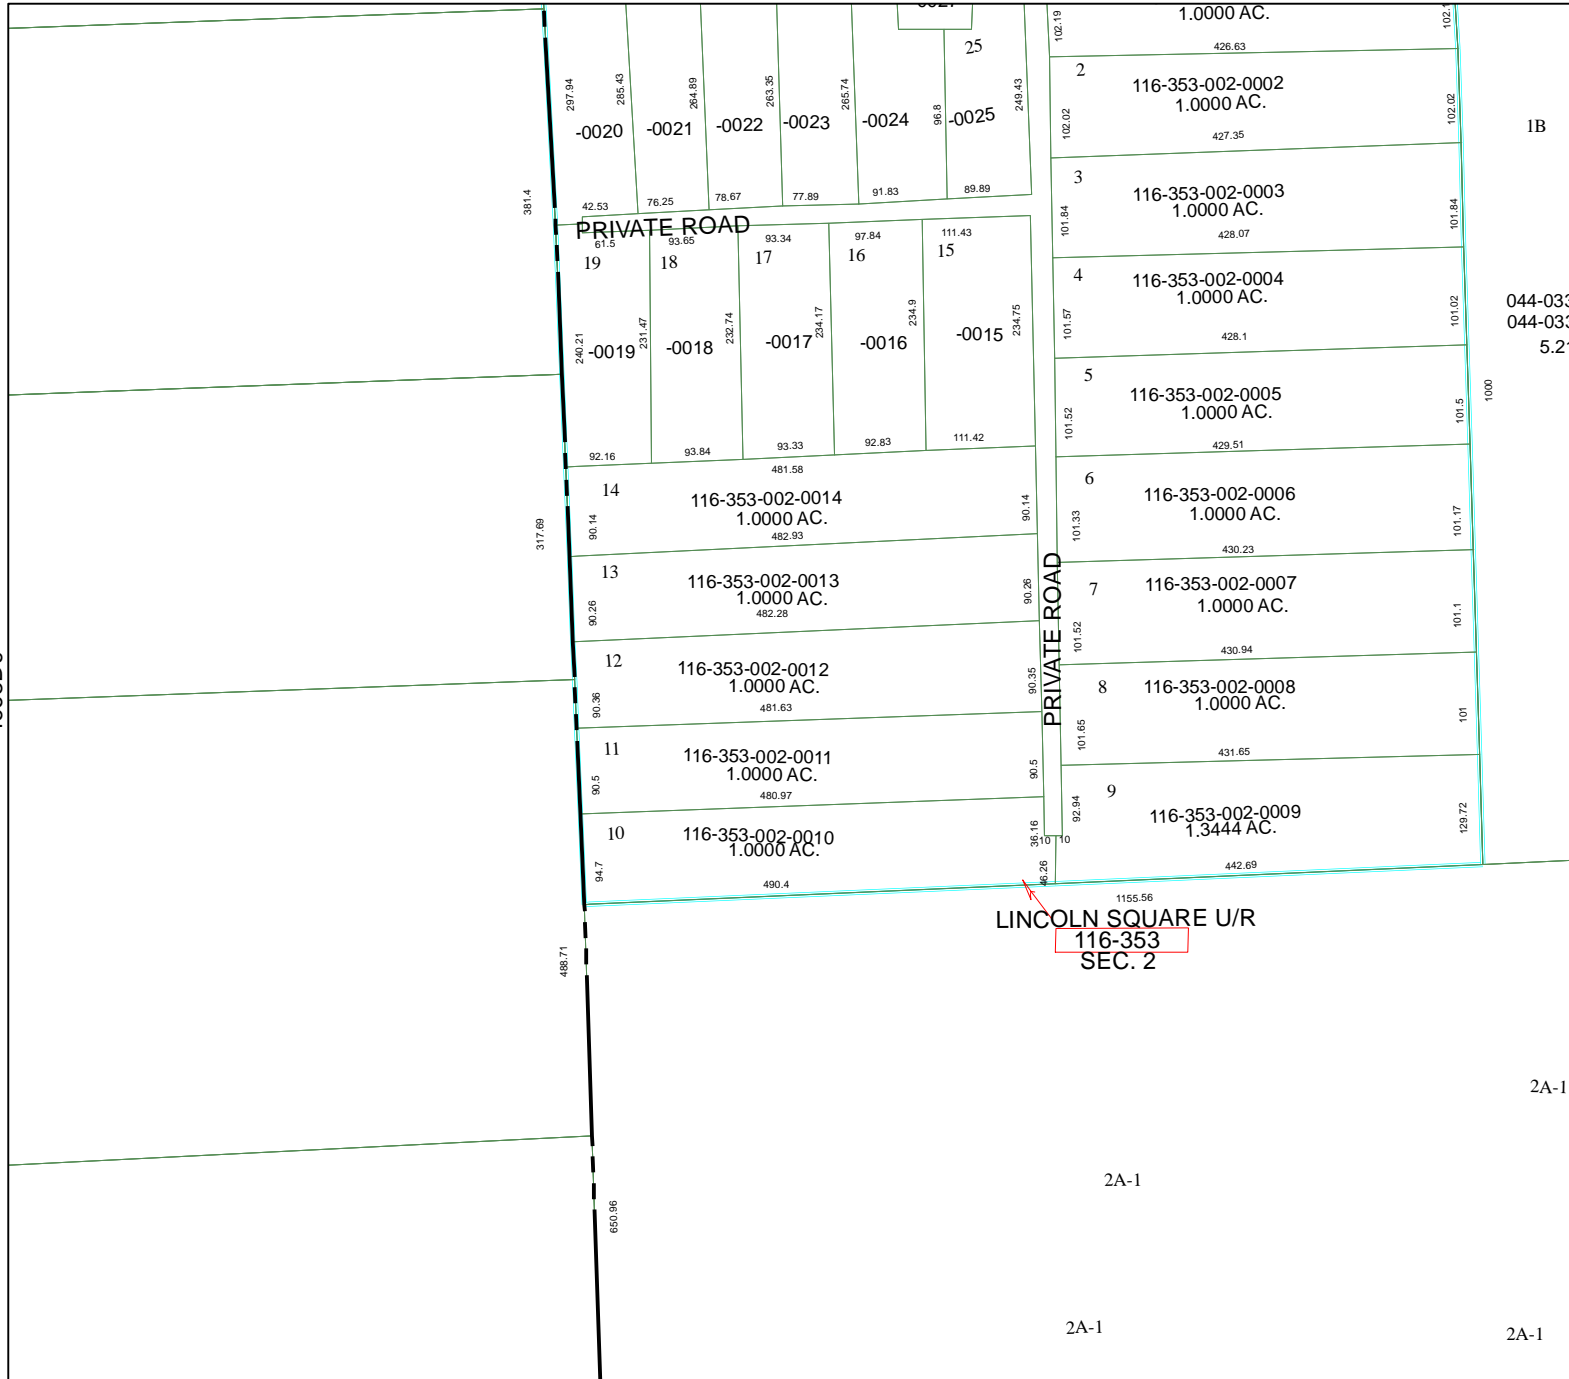

4668D6

4668D9

4667B2

Harris County Appraisal District

0 100 200
 PUBLICATION DATE:
 10/1/2011

Geospatial or map data maintained by the Harris County Appraisal District is for informational purposes and may not have been prepared for or be suitable for legal, engineering, or surveying purposes. It does not represent an on-the-ground survey and only represents the approximate location of property boundaries.

MAP LOCATION

FACET 4668D

1	2	3	4
5	6	7	8
9	10	11	12

1B
 044-033-044-033-5.210
 4668D11
 2A-1
 2A-1
 2A-1