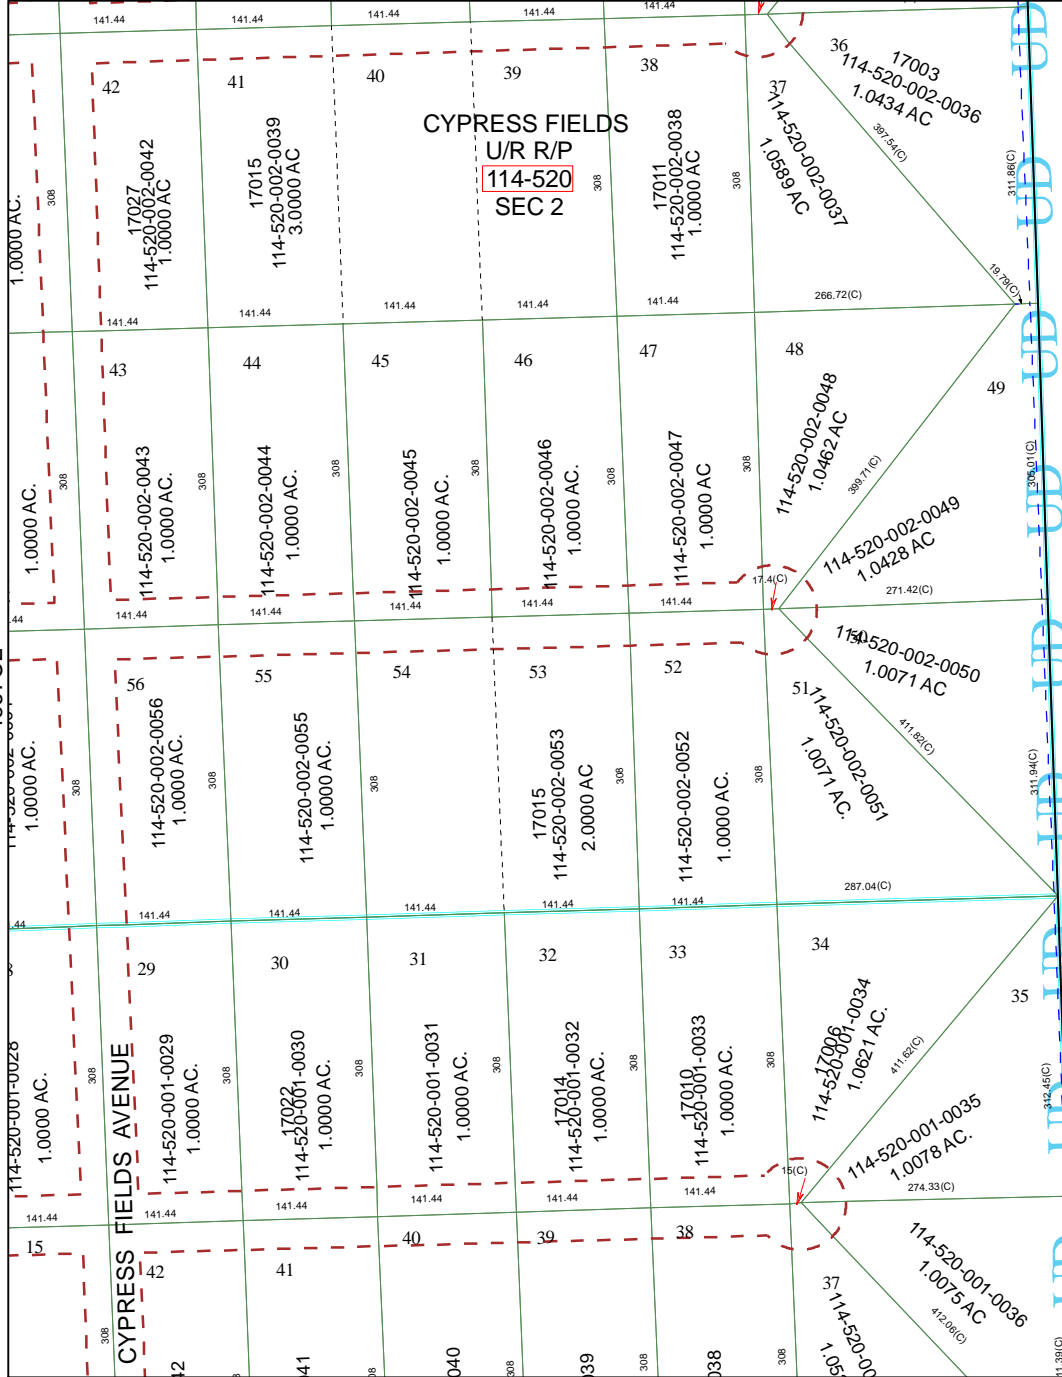

4667A11

4667C7

Harris County Appraisal District

PUBLICATION DATE: 8/12/2011

Geospatial or map data maintained by the Harris County Appraisal District is for informational purposes and may not be prepared for or be suitable for legal, engineering, or surveying purposes. It does not represent an on-the-ground survey and only represents the approximate location of property boundaries.

MAP LOCATION

FACET 4667C

1	2	3	4
5	6	7	8
9	10	11	12