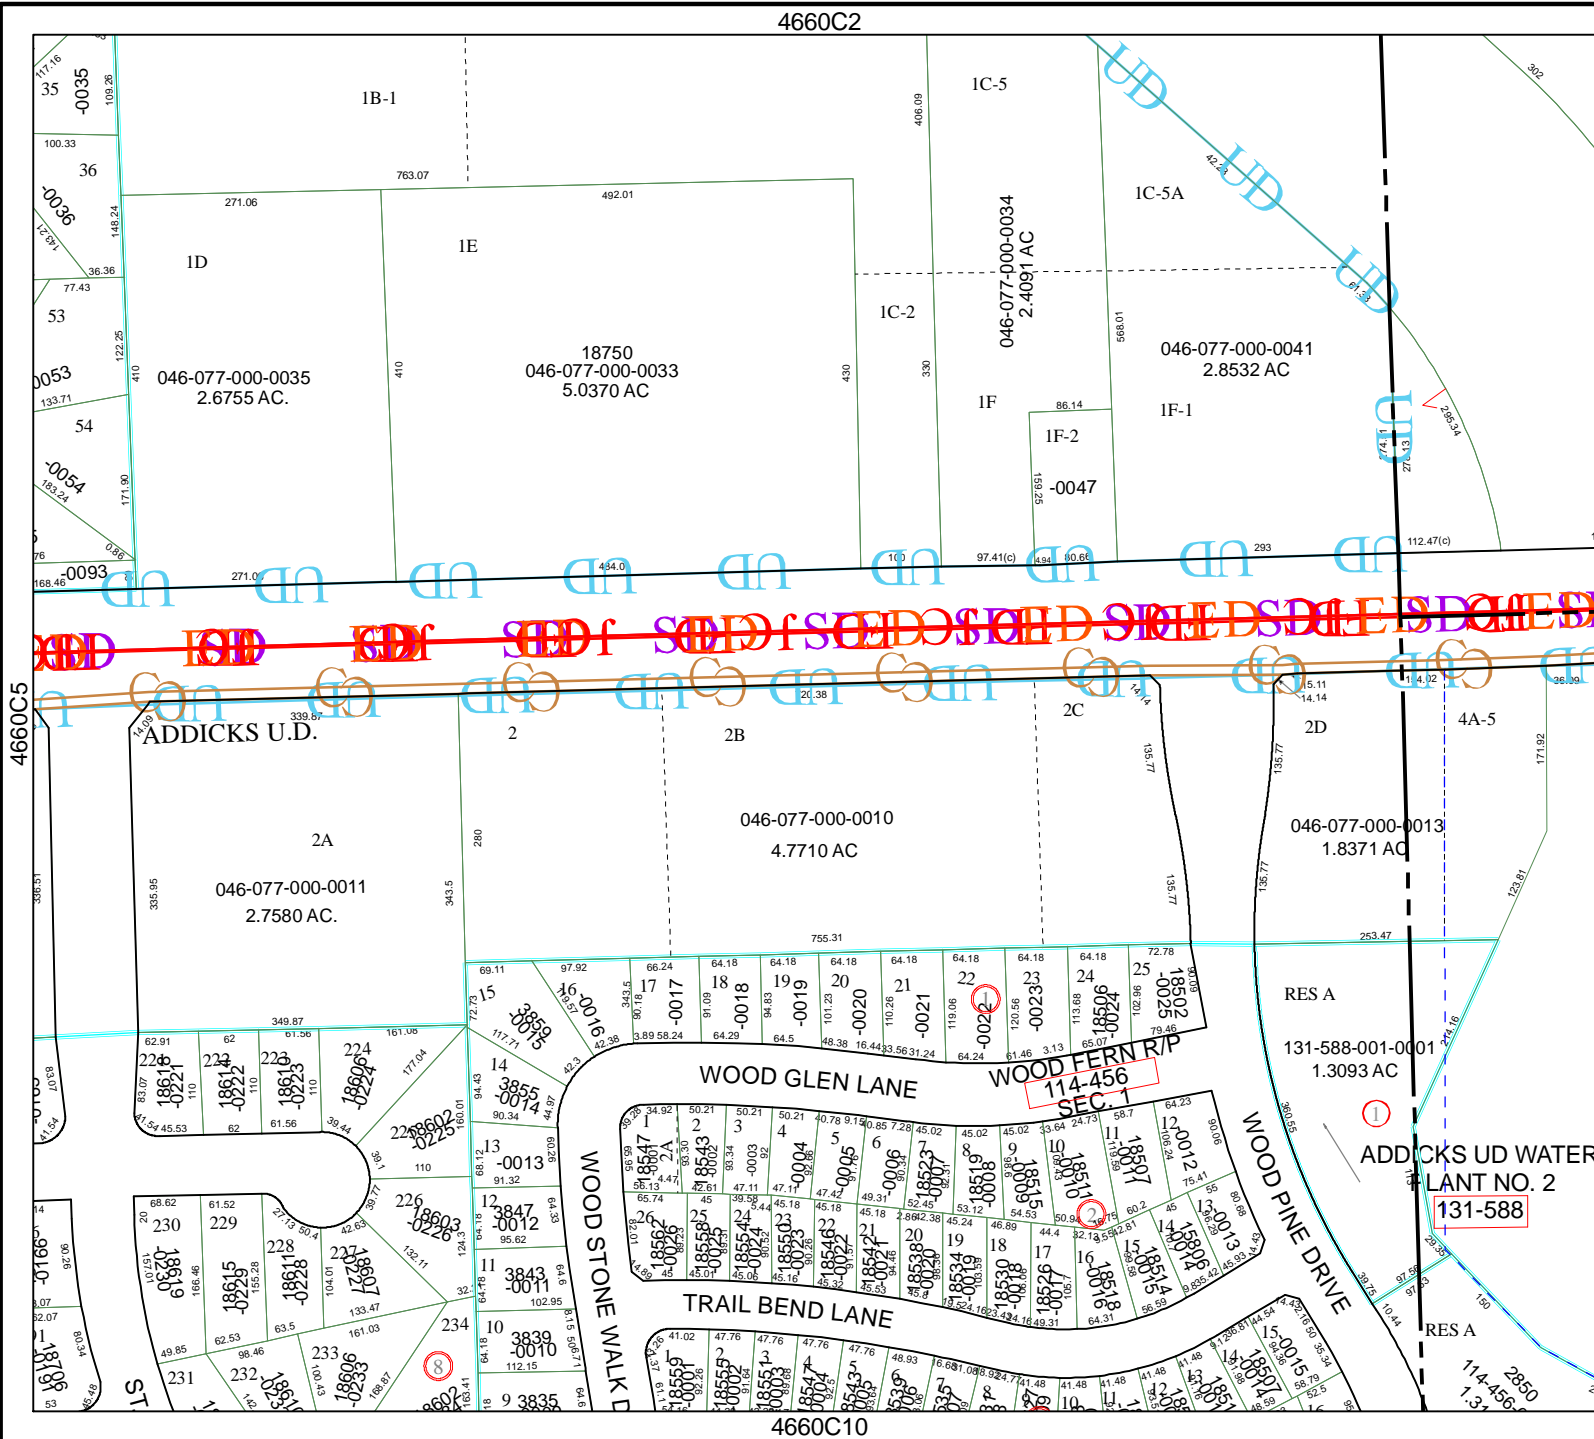

4660C2

Harris County Appraisal District

0 100 200

PUBLICATION DATE:
2/4/2010

MAP LOCATION

FACET 4660C

1	2	3	4
5	6	7	8
9	10	11	12

4660C5

4660C7

4660C10