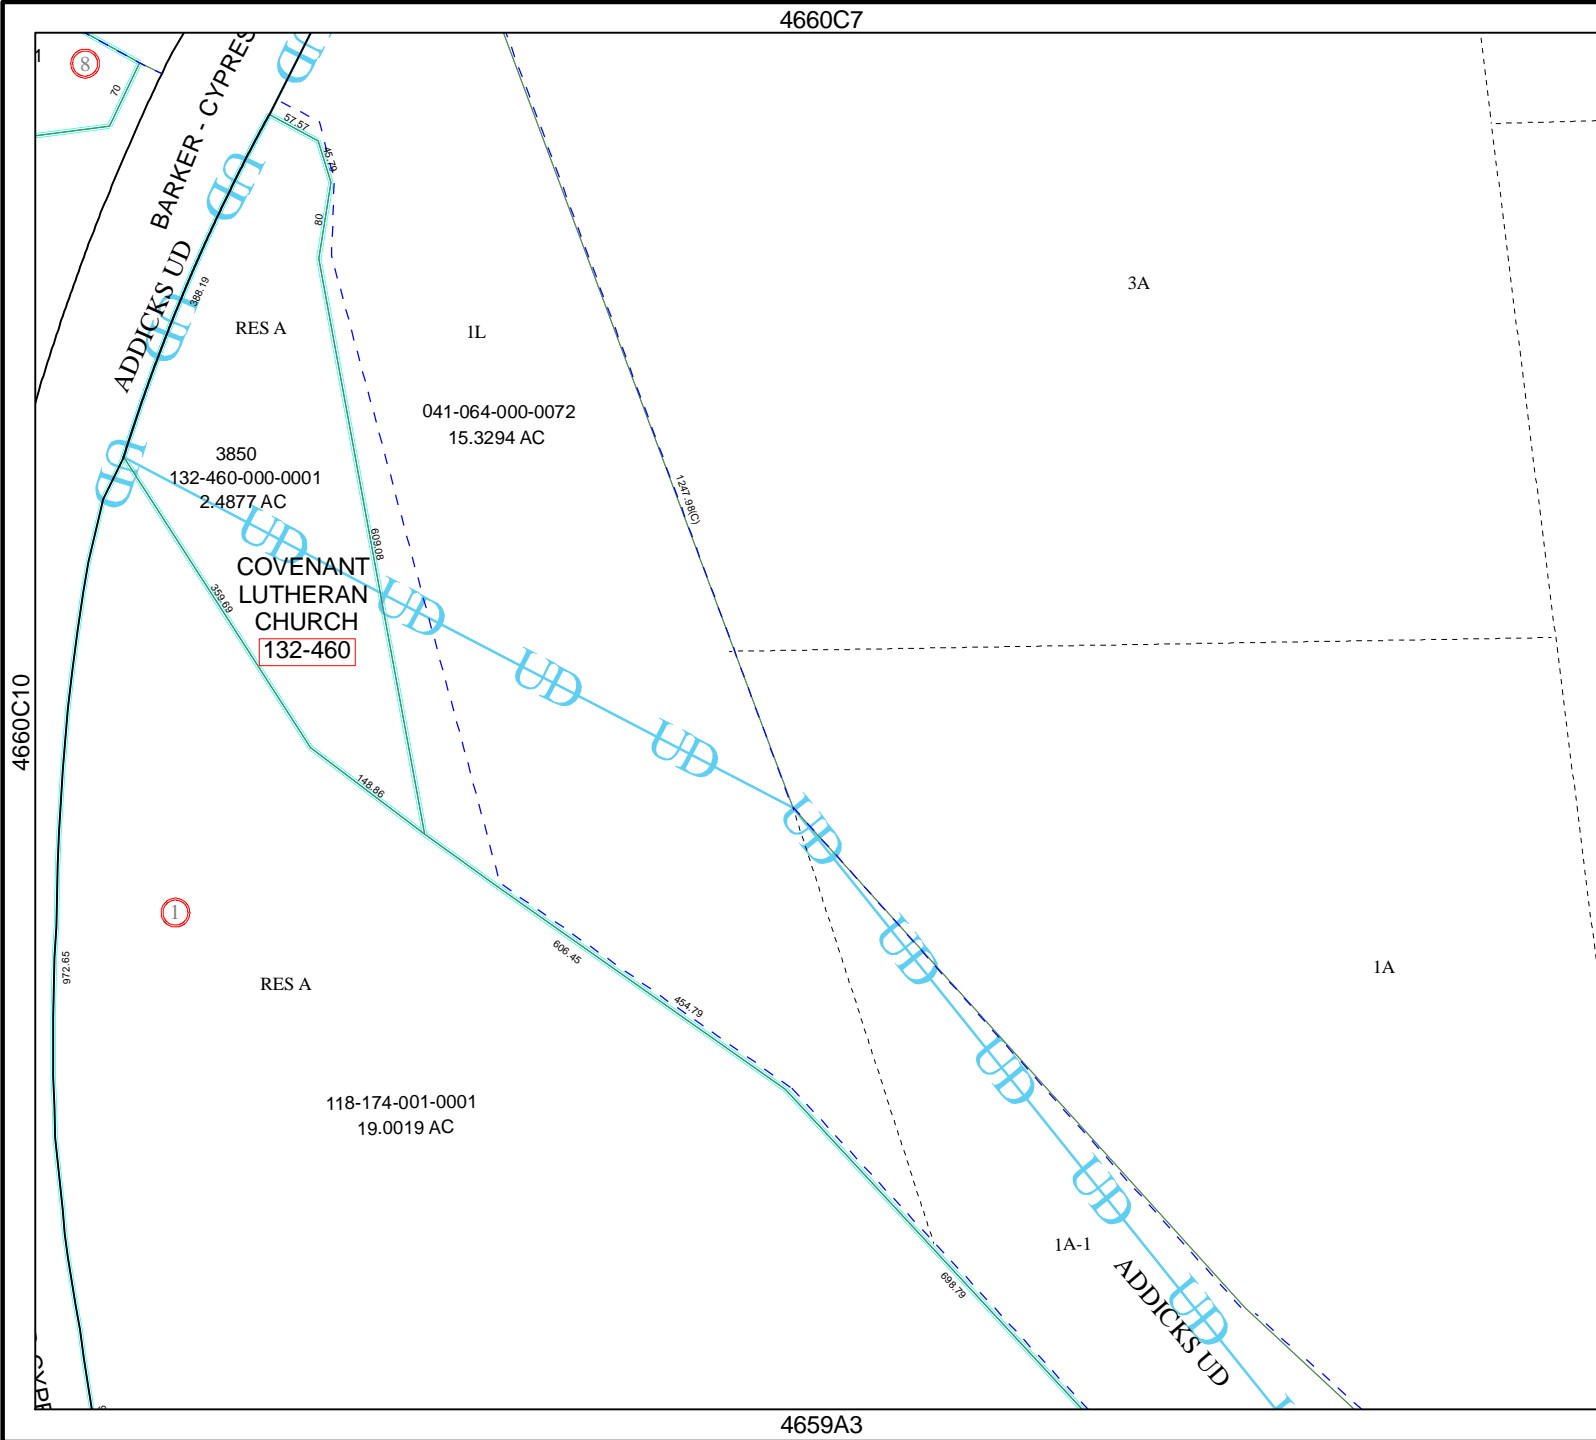

4660C7

Harris County Appraisal District

0 100 200

PUBLICATION DATE:
8/12/2011

Geospatial or map data maintained by the Harris County Appraisal District is for informational purposes and may not have been prepared for or be suitable for legal, engineering, or surveying purposes. It does not represent an on-the-ground survey and only represents the approximate location of property boundaries.

MAP LOCATION

FACET 4660C

| | | | |
|---|----|----|----|
| 1 | 2 | 3 | 4 |
| 5 | 6 | 7 | 8 |
| 9 | 10 | 11 | 12 |

4659A3

4660C12

4660C10

3A

1A

1A-1