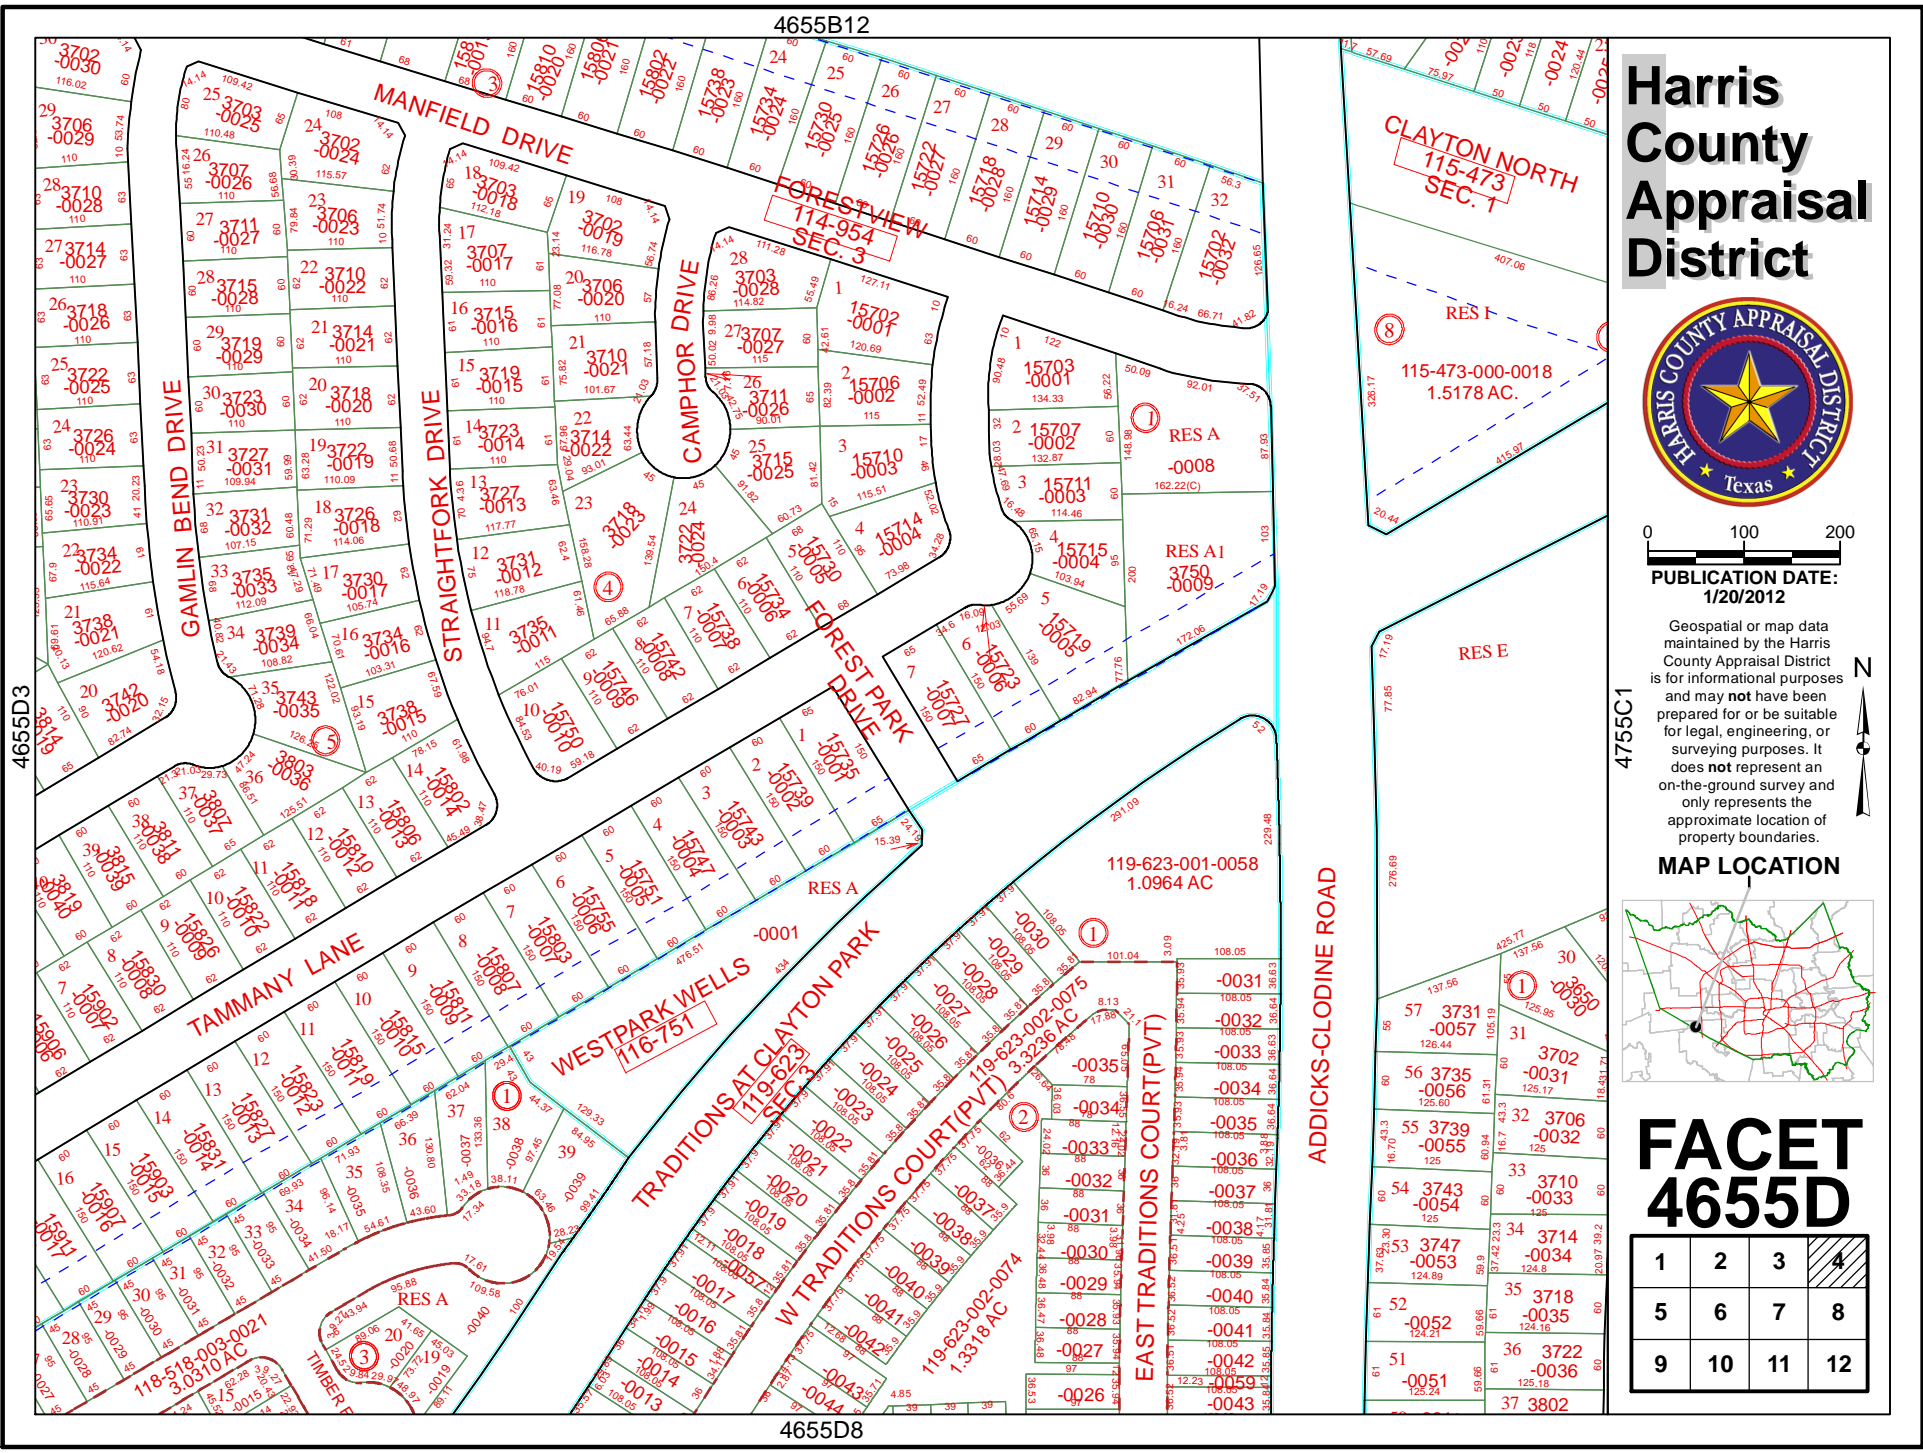

4655B12

4655D8

# Harris County Appraisal District

0 100 200  
 PUBLICATION DATE:  
 1/20/2012

Geospatial or map data maintained by the Harris County Appraisal District is for informational purposes and may not be suitable for legal, engineering, or surveying purposes. It does not represent an on-the-ground survey and only represents the approximate location of property boundaries.

### MAP LOCATION

# FACET 4655D

1	2	3	4
5	6	7	8
9	10	11	12

4755C1