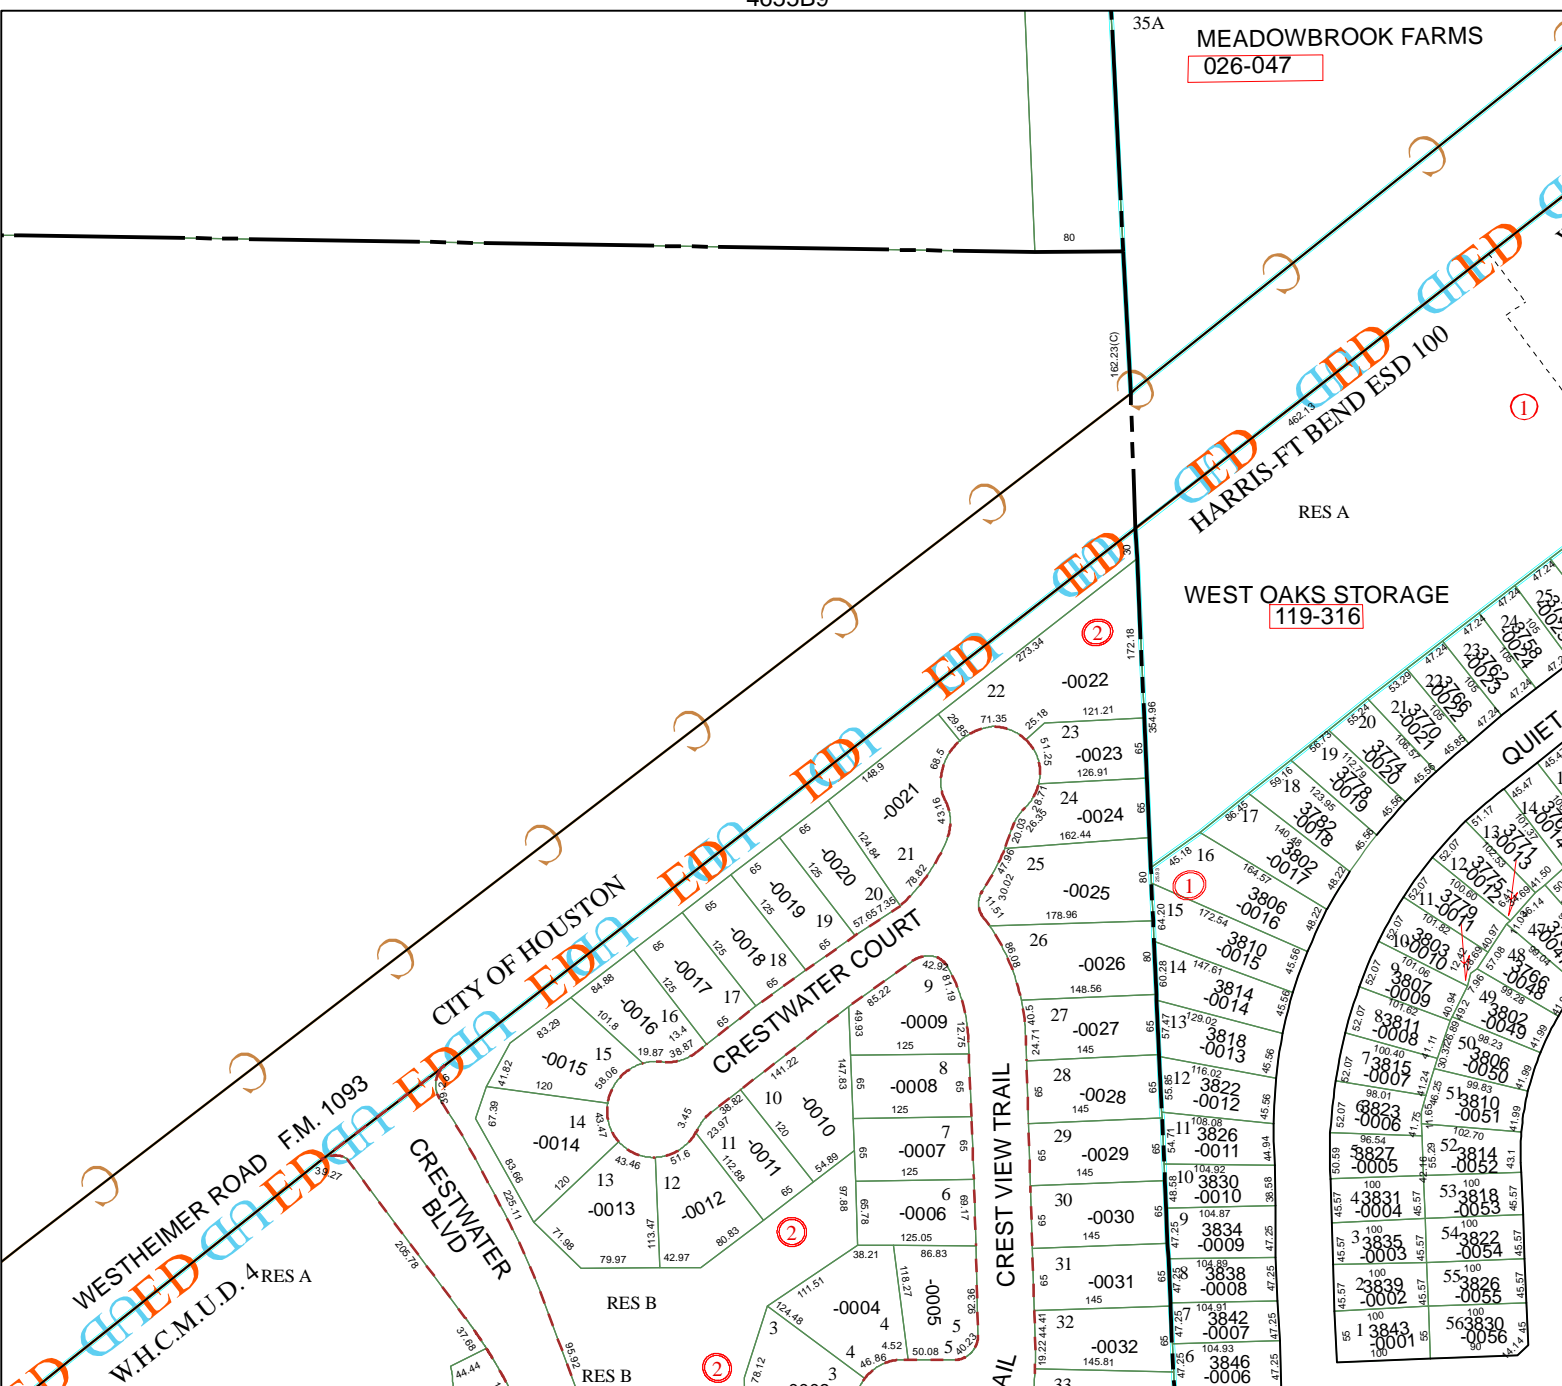

4655B9

35A

MEADOWBROOK FARMS
026-047

Harris County Appraisal District

0 100 200

PUBLICATION DATE:
1/20/2012

Geospatial or map data maintained by the Harris County Appraisal District is for informational purposes and may not have been prepared for or be suitable for legal, engineering, or surveying purposes. It does not represent an on-the-ground survey and only represents the approximate location of property boundaries.

MAP LOCATION

FACET 4655D

1	2	3	4
5	6	7	8
9	10	11	12

4655C4

4655D5

4655D2