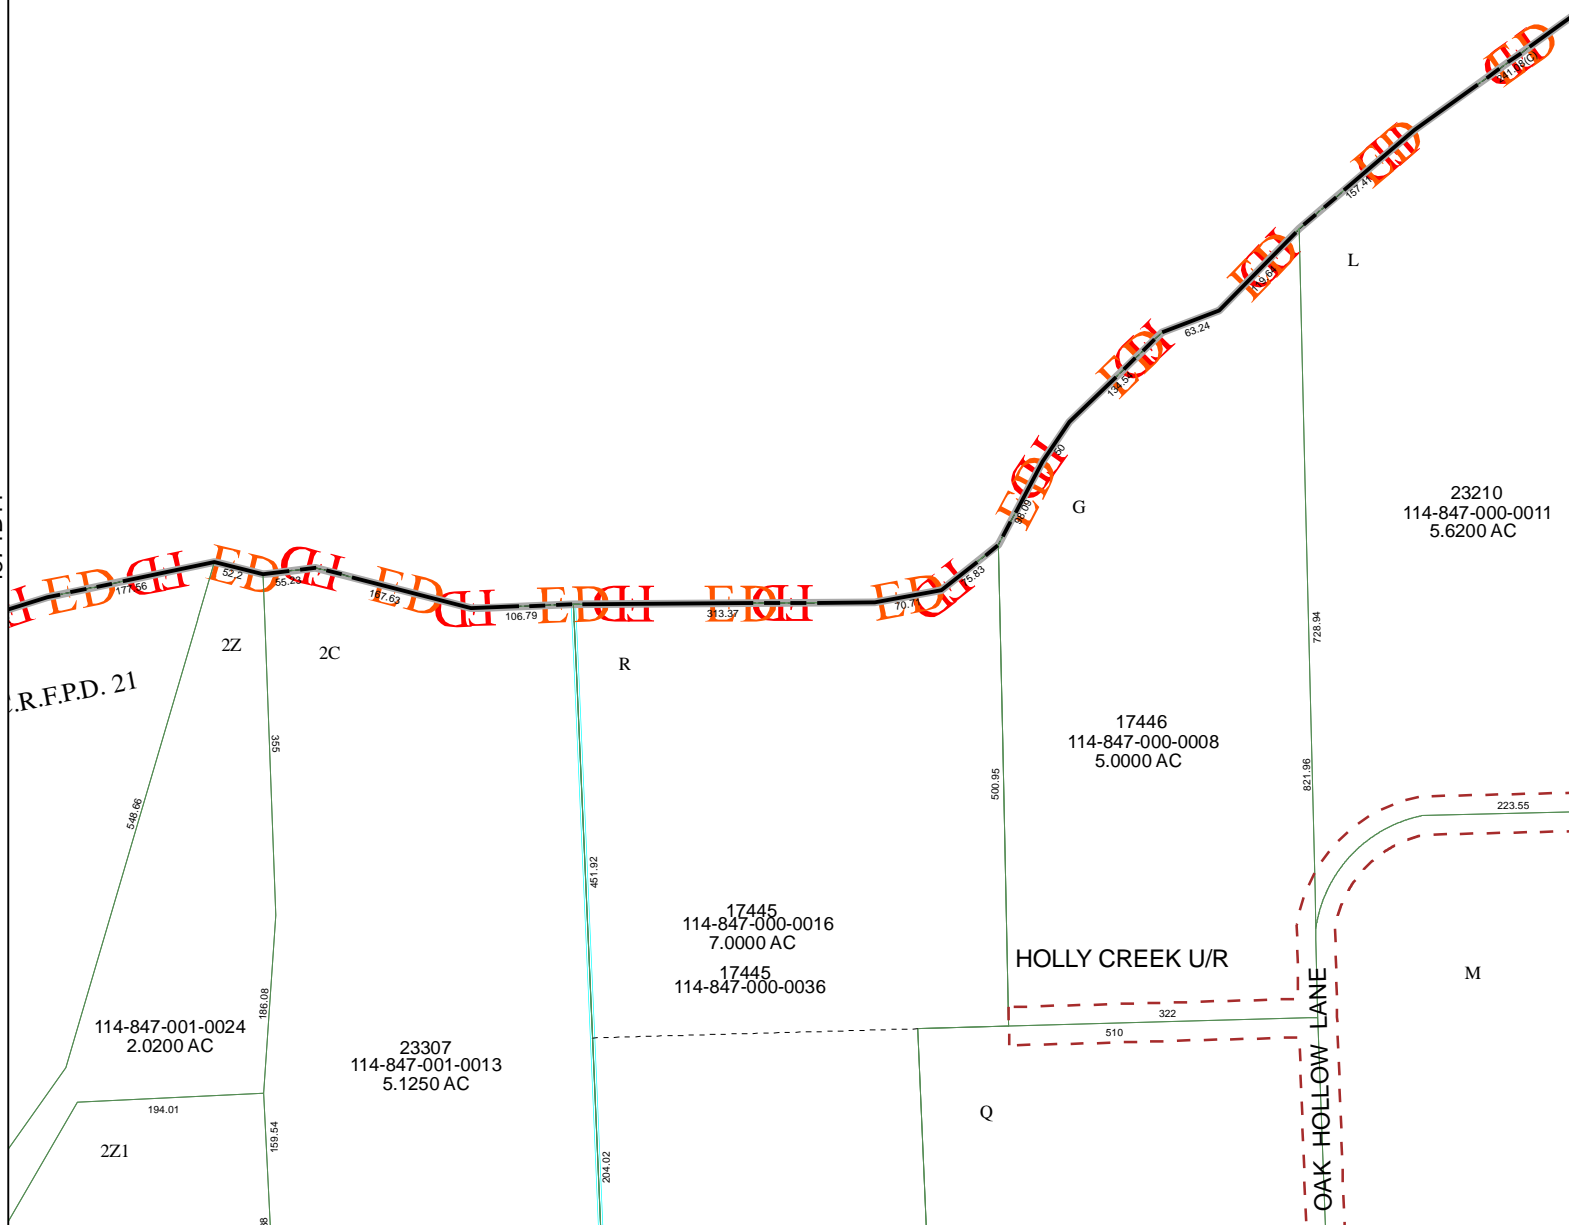

4571B8

Harris County Appraisal District

0 100 200

PUBLICATION DATE:
6/9/2011

Geospatial or map data maintained by the Harris County Appraisal District is for informational purposes and may not have been prepared for or be suitable for legal, engineering, or surveying purposes. It does not represent an on-the-ground survey and only represents the approximate location of property boundaries.

MAP LOCATION

FACET 4571B

1	2	3	4
5	6	7	8
9	10	11	12

4571B11

.R.F.P.D. 21

2Z

2C

R

G

L

Q

M

OAK HOLLOW LANE

4571D4

4671A9