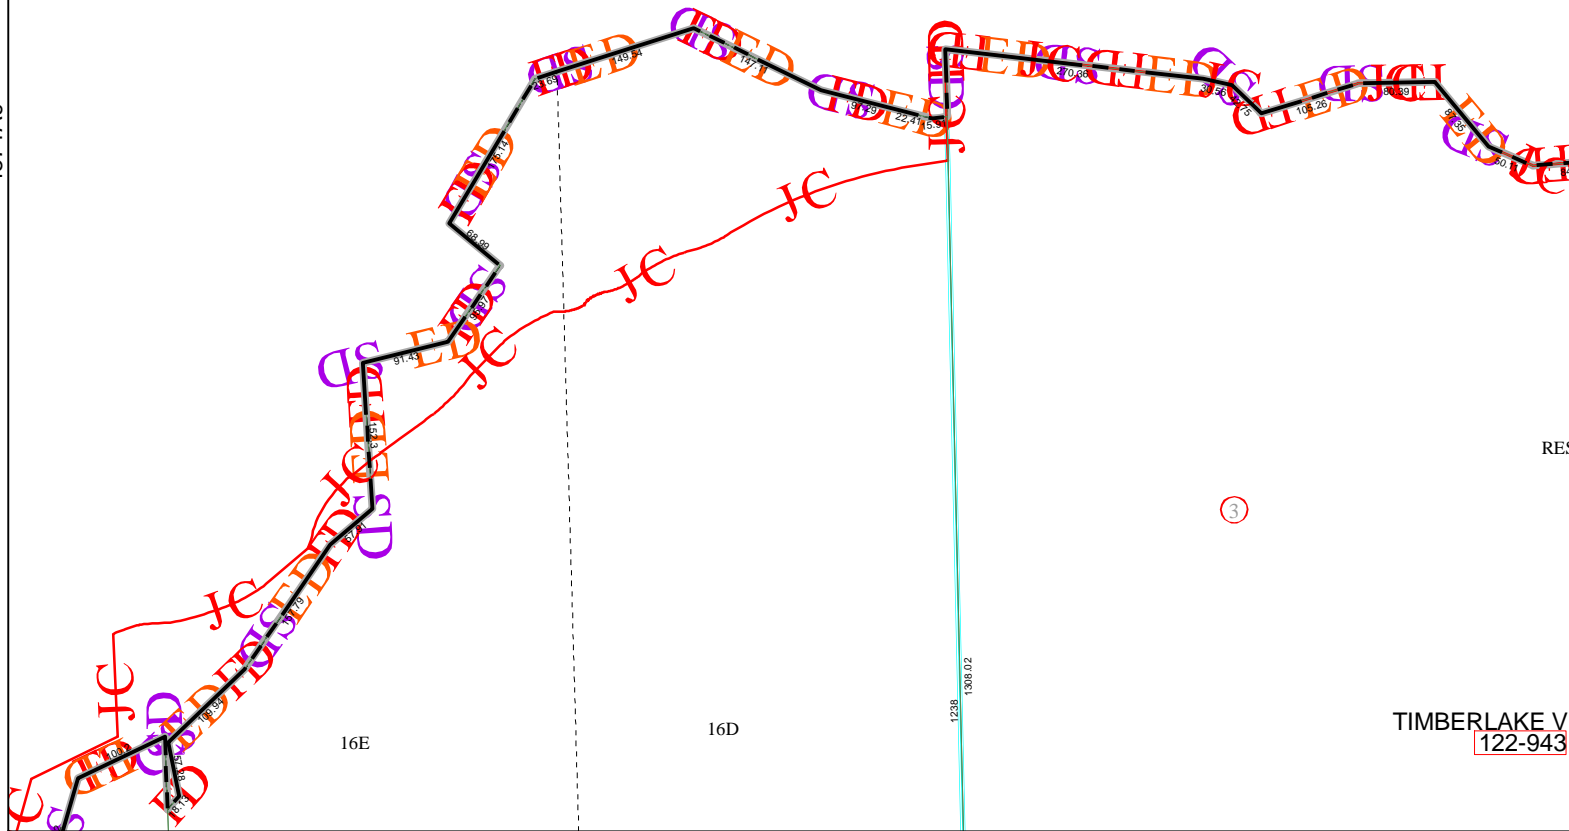

4571A6

4571A9

# Harris County Appraisal District

0 100 200

PUBLICATION DATE:  
10/1/2011

Geospatial or map data maintained by the Harris County Appraisal District is for informational purposes and may **not** have been prepared for or be suitable for legal, engineering, or surveying purposes. It does **not** represent an on-the-ground survey and only represents the approximate location of property boundaries.

### MAP LOCATION

RES

# FACET 4571A

1	2	3	4
5	6	7	8
9	10	11	12

TIMBERLAKE VII  
122-943

4571C2