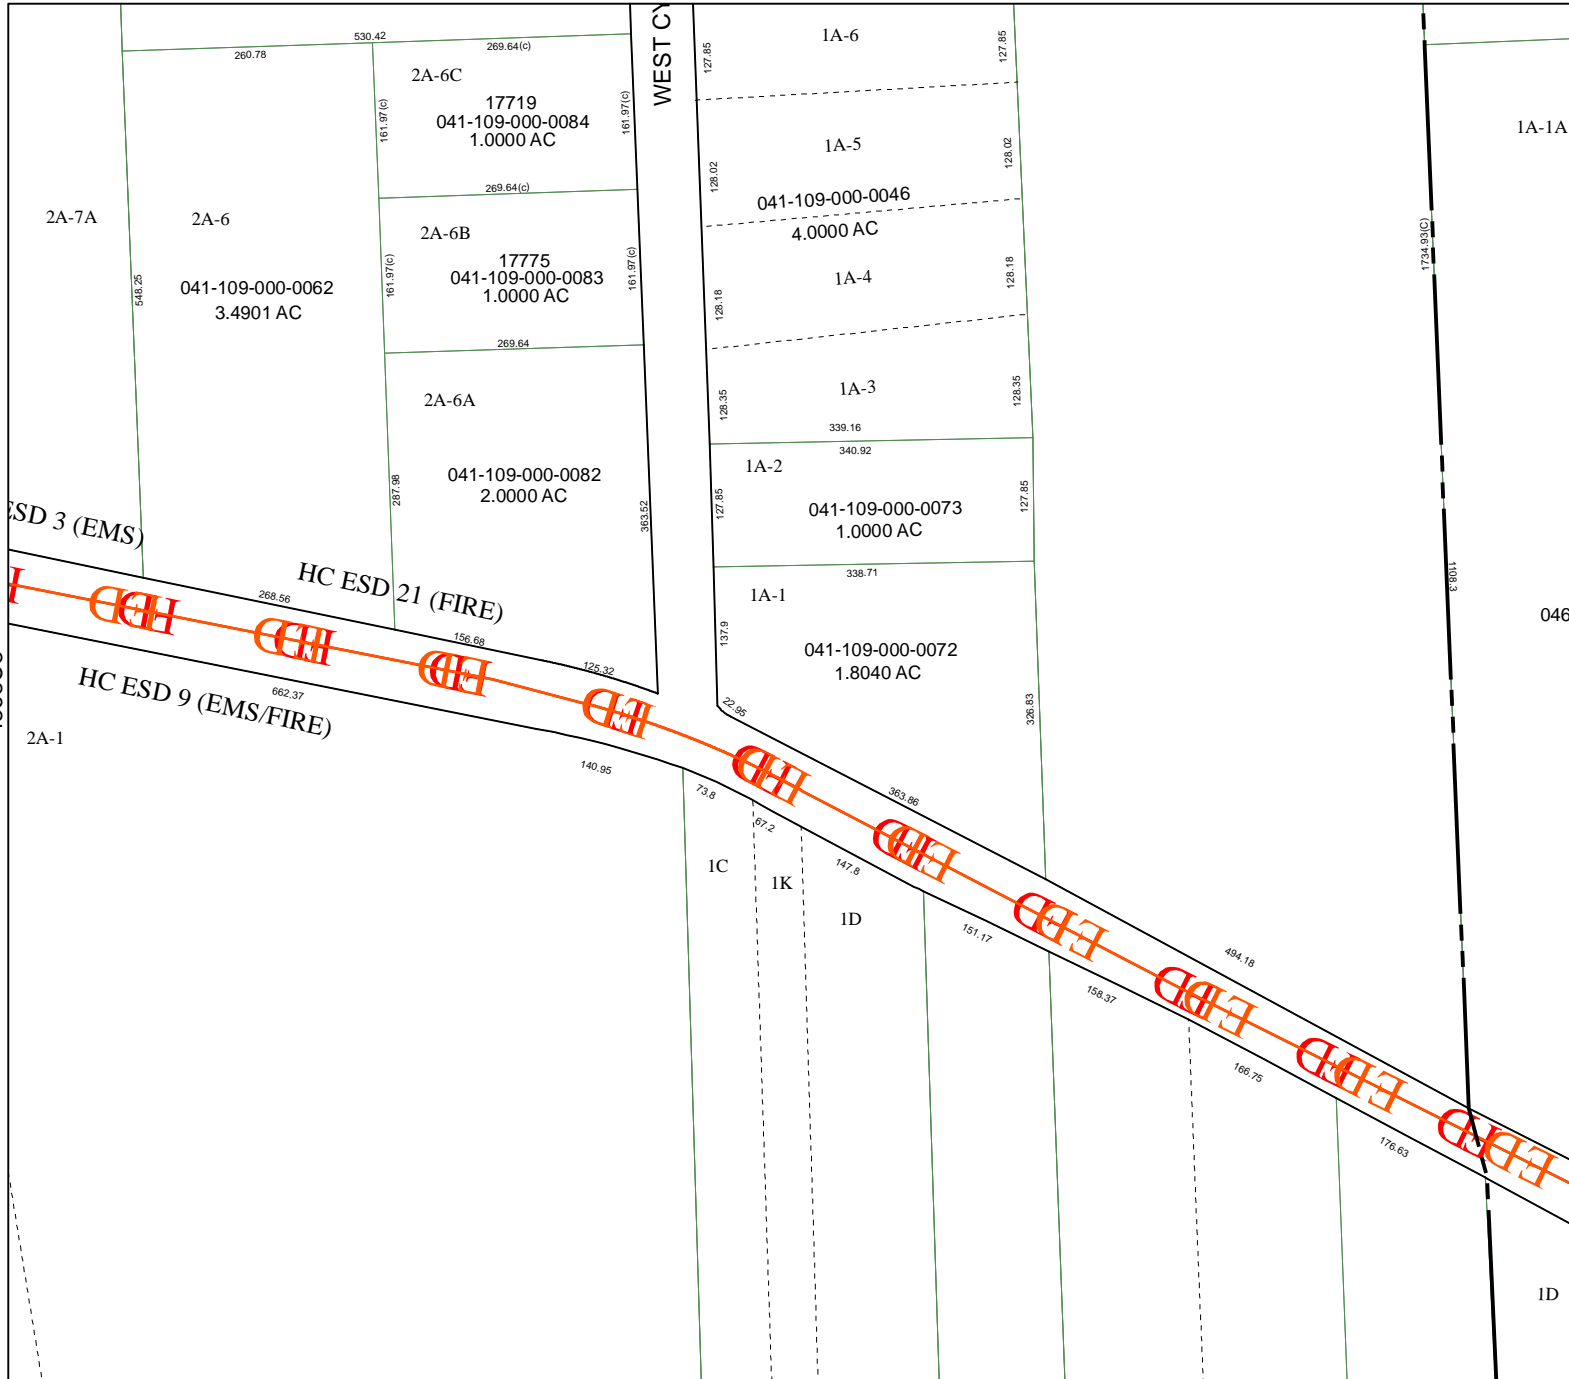

4568A12

Harris County Appraisal District

PUBLICATION DATE:
10/14/2011

Geospatial or map data maintained by the Harris County Appraisal District is for informational purposes and may **not** have been prepared for or be suitable for legal, engineering, or surveying purposes. It does **not** represent an on-the-ground survey and only represents the approximate location of property boundaries.

MAP LOCATION

FACET 4568C

1	2	3	4
5	6	7	8
9	10	11	12

4568C8