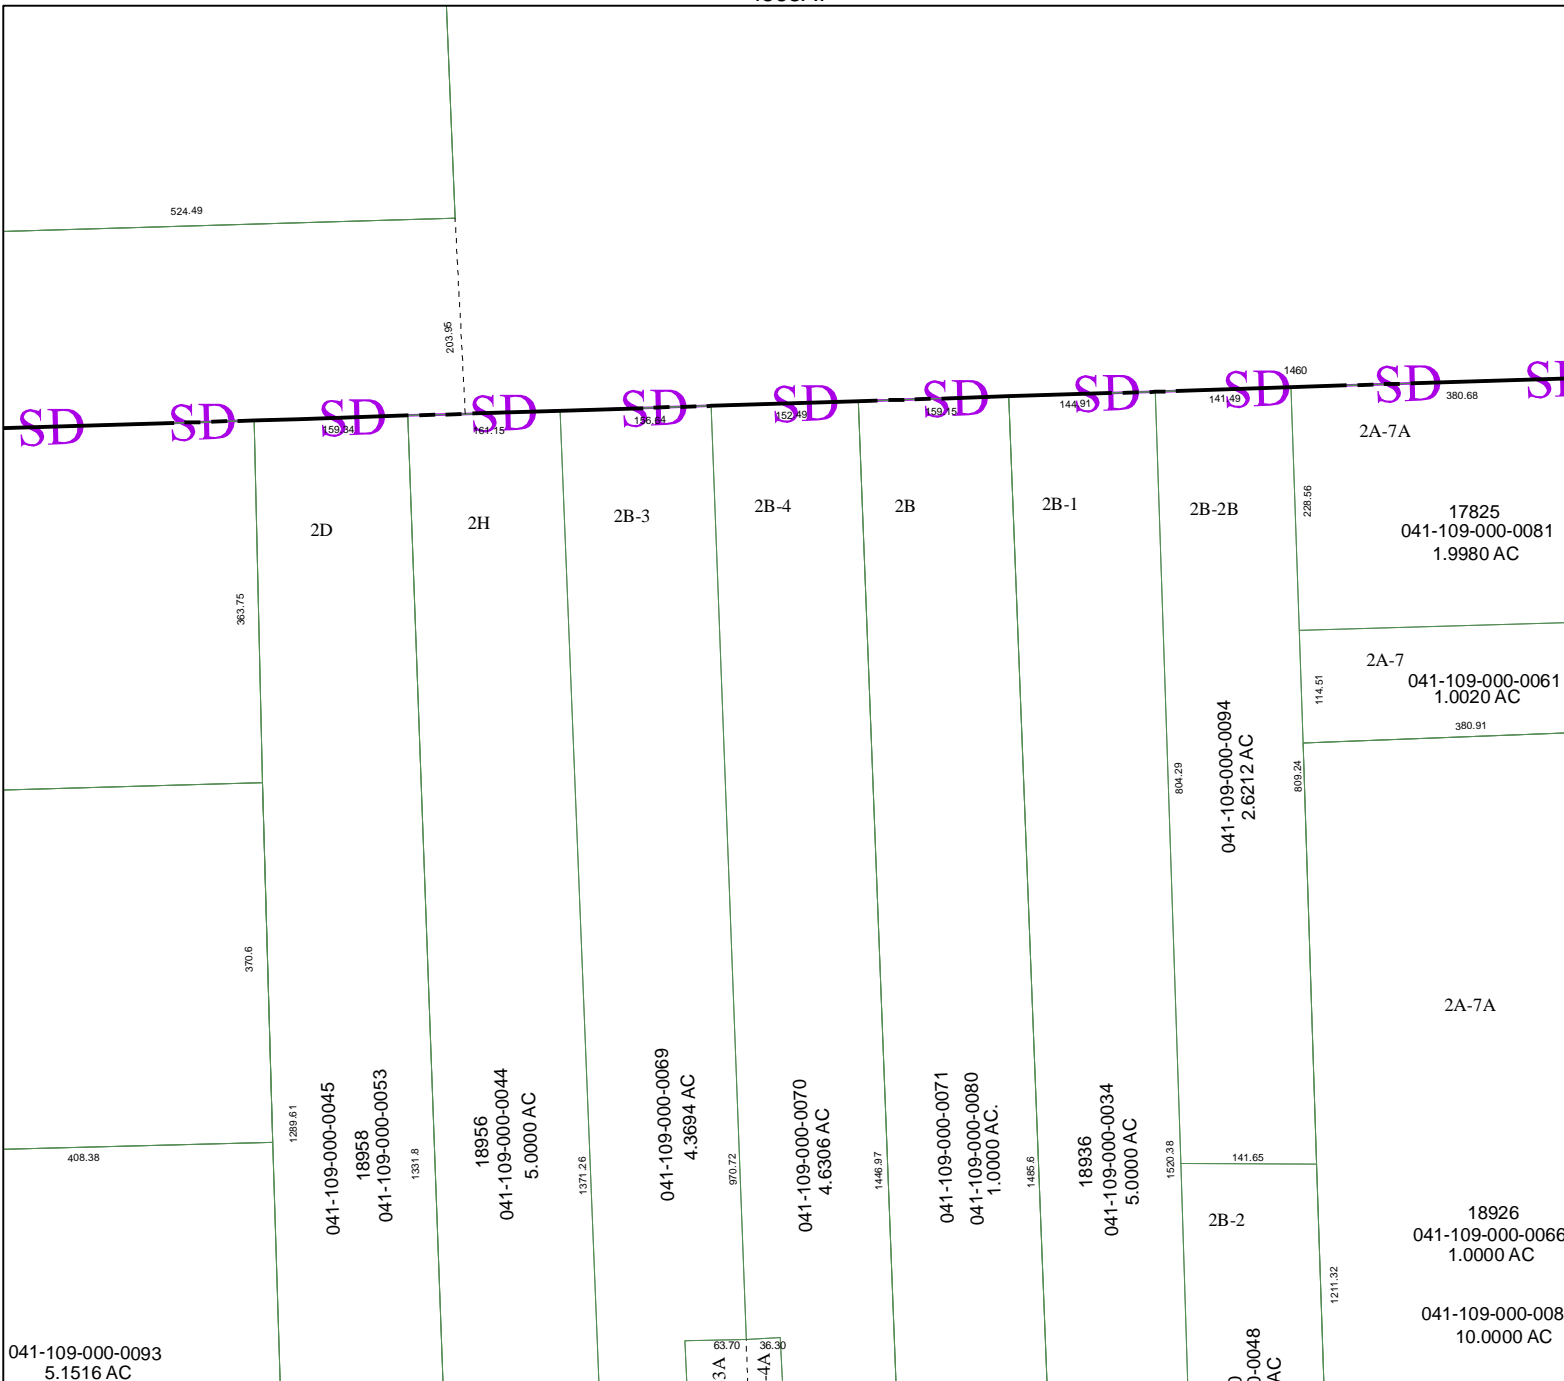

4568A7

4568A10

4568C3

Harris County Appraisal District

0 100 200
 PUBLICATION DATE:
 10/19/2011

Geospatial or map data maintained by the Harris County Appraisal District is for informational purposes and may **not** have been prepared for or be suitable for legal, engineering, or surveying purposes. It does **not** represent an on-the-ground survey and only represents the approximate location of property boundaries.

MAP LOCATION

FACET 4568A

1	2	3	4
5	6	7	8
9	10	11	12

18926
 041-109-000-0066
 1.0000 AC

 041-109-000-0088
 10.0000 AC

041-109-000-0093
 5.1516 AC

3A 63.70
 4A 36.30

D-0048
 AC