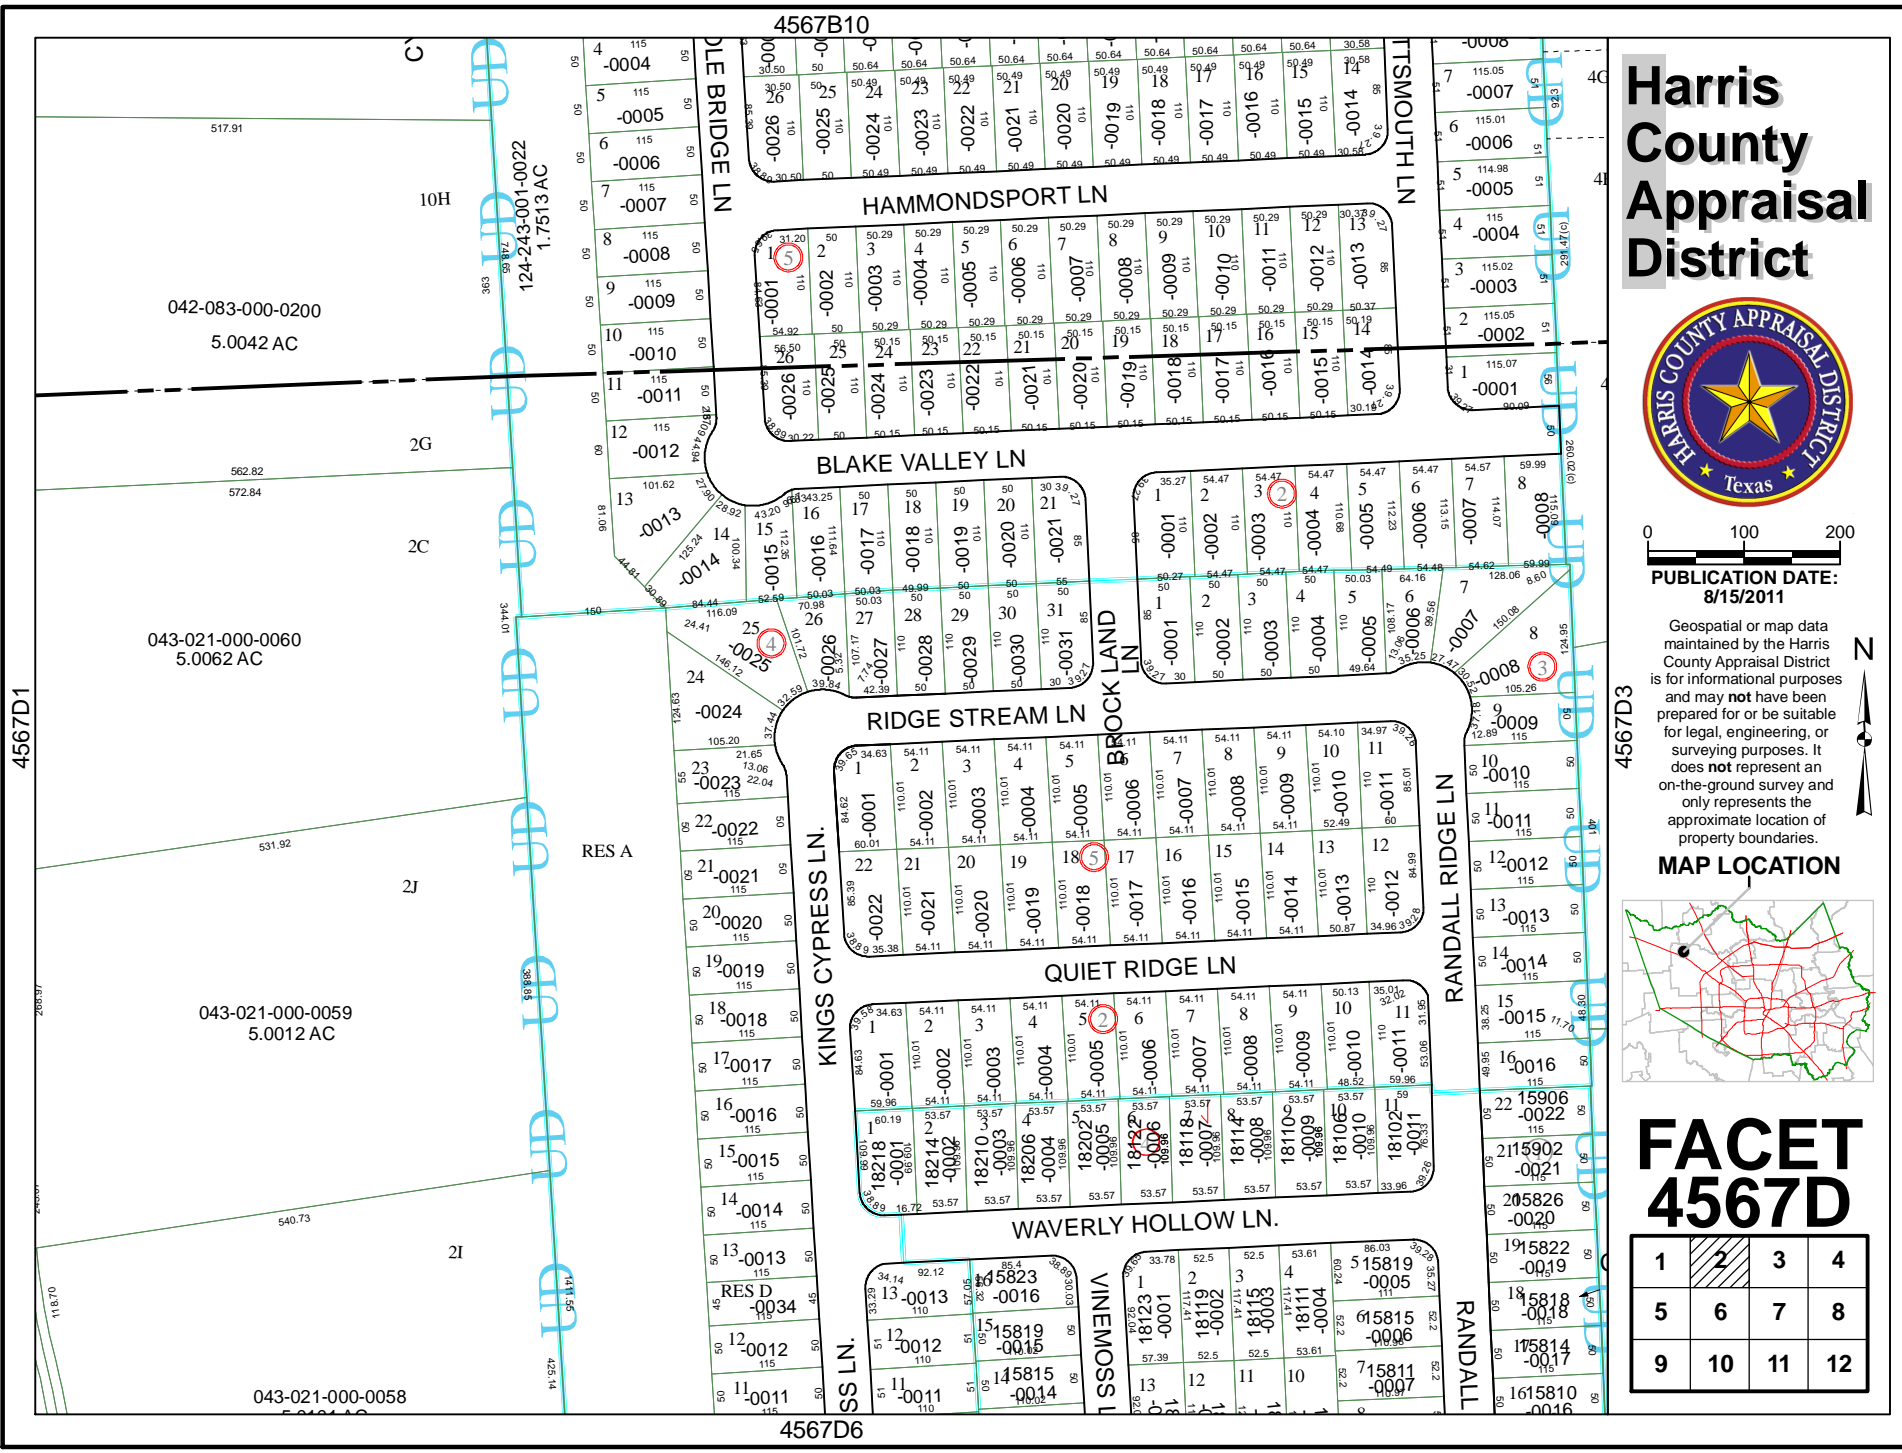

4567D1

Harris County Appraisal District

0 100 200
PUBLICATION DATE:
8/15/2011

Geospatial or map data maintained by the Harris County Appraisal District is for informational purposes and may not be suitable for legal, engineering, or surveying purposes. It does not represent an on-the-ground survey and only represents the approximate location of property boundaries.

MAP LOCATION

FACET 4567D

1	2	3	4
5	6	7	8
9	10	11	12

4567B10

4567D6

042-083-000-0200
5.0042 AC

043-021-000-0060
5.0062 AC

043-021-000-0059
5.0012 AC

043-021-000-0058
5.0012 AC

124-243-001-0022
1.7513 AC

4567D3

RANDALL

RANDALL RIDGE LN

WAVERLY HOLLOW LN.

QUIET RIDGE LN

RIDGE STREAM LN

BLAKE VALLEY LN

HAMMONDSPORT LN

DALE BRIDGE LN

RANDALL

10H

2G

2C

RES A

RES D

SS LN.

RANDALL

4
5
6
7
8
9
10
11
12
13
14
15
16
17
18
19
20
21
22
23
24
25
26
27
28
29
30
31
32
33
34
35
36
37
38
39
40
41
42
43
44
45

1 -0001	2 -0002	3 -0003	4 -0004	5 -0005	6 -0006	7 -0007	8 -0008	9 -0009	10 -0010	11 -0011	12 -0012	13 -0013	14 -0014	15 -0015	16 -0016	17 -0017	18 -0018	19 -0019	20 -0020	21 -0021	22 -0022	23 -0023	24 -0024	25 -0025	26 -0026	27 -0027	28 -0028	29 -0029	30 -0030	31 -0031	32 -0032	33 -0033	34 -0034	35 -0035	36 -0036	37 -0037	38 -0038	39 -0039	40 -0040	41 -0041	42 -0042	43 -0043	44 -0044	45 -0045

1 -0001	2 -0002	3 -0003	4 -0004	5 -0005	6 -0006	7 -0007	8 -0008	9 -0009	10 -0010	11 -0011	12 -0012	13 -0013	14 -0014	15 -0015	16 -0016	17 -0017	18 -0018	19 -0019	20 -0020	21 -0021	22 -0022	23 -0023	24 -0024	25 -0025	26 -0026	27 -0027	28 -0028	29 -0029	30 -0030	31 -0031	32 -0032	33 -0033	34 -0034	35 -0035	36 -0036	37 -0037	38 -0038	39 -0039	40 -0040	41 -0041	42 -0042	43 -0043	44 -0044	45 -0045

1 -0001	2 -0002	3 -0003	4 -0004	5 -0005	6 -0006	7 -0007	8 -0008	9 -0009	10 -0010	11 -0011	12 -0012	13 -0013	14 -0014	15 -0015	16 -0016	17 -0017	18 -0018	19 -0019	20 -0020	21 -0021	22 -0022	23 -0023	24 -0024	25 -0025	26 -0026	27 -0027	28 -0028	29 -0029	30 -0030	31 -0031	32 -0032	33 -0033	34 -0034	35 -0035	36 -0036	37 -0037	38 -0038	39 -0039	40 -0040	41 -0041	42 -0042	43 -0043	44 -0044	45 -0045

1 -0001	2 -0002	3 -0003	4 -0004	5 -0005	6 -0006	7 -0007	8 -0008	9 -0009	10 -0010	11 -0011	12 -0012	13 -0013	14 -0014	15 -0015	16 -0016	17 -0017	18 -0018	19 -0019	20 -0020	21 -0021	22 -0022	23 -0023	24 -0024	25 -0025	26 -0026	27 -0027	28 -0028	29 -0029	30 -0030	31 -0031	32 -0032	33 -0033	34 -0034	35 -0035	36 -0036	37 -0037	38 -0038	39 -0039	40 -0040	41 -0041	42 -0042	43 -0043	44 -0044	45 -0045

1 -0001	2 -0002	3 -0003	4 -0004	5 -0005	6 -0006	7 -0007	8 -0008	9 -0009	10 -0010	11 -0011	12 -0012	13 -0013	14 -0014	15 -0015	16 -0016	17 -0017	18 -0018	19 -0019	20 -0020	21 -0021	22 -0022	23 -0023	24 -0024	25 -0025	26 -0026	27 -0027	28 -0028	29 -0029	30 -0030	31 -0031	32 -0032	33 -0033	34 -0034	35 -0035	36 -0036	37 -0037	38 -0038	39 -0039	40 -0040	41 -0041	42 -0042	43 -0043	44 -0044	45 -0045