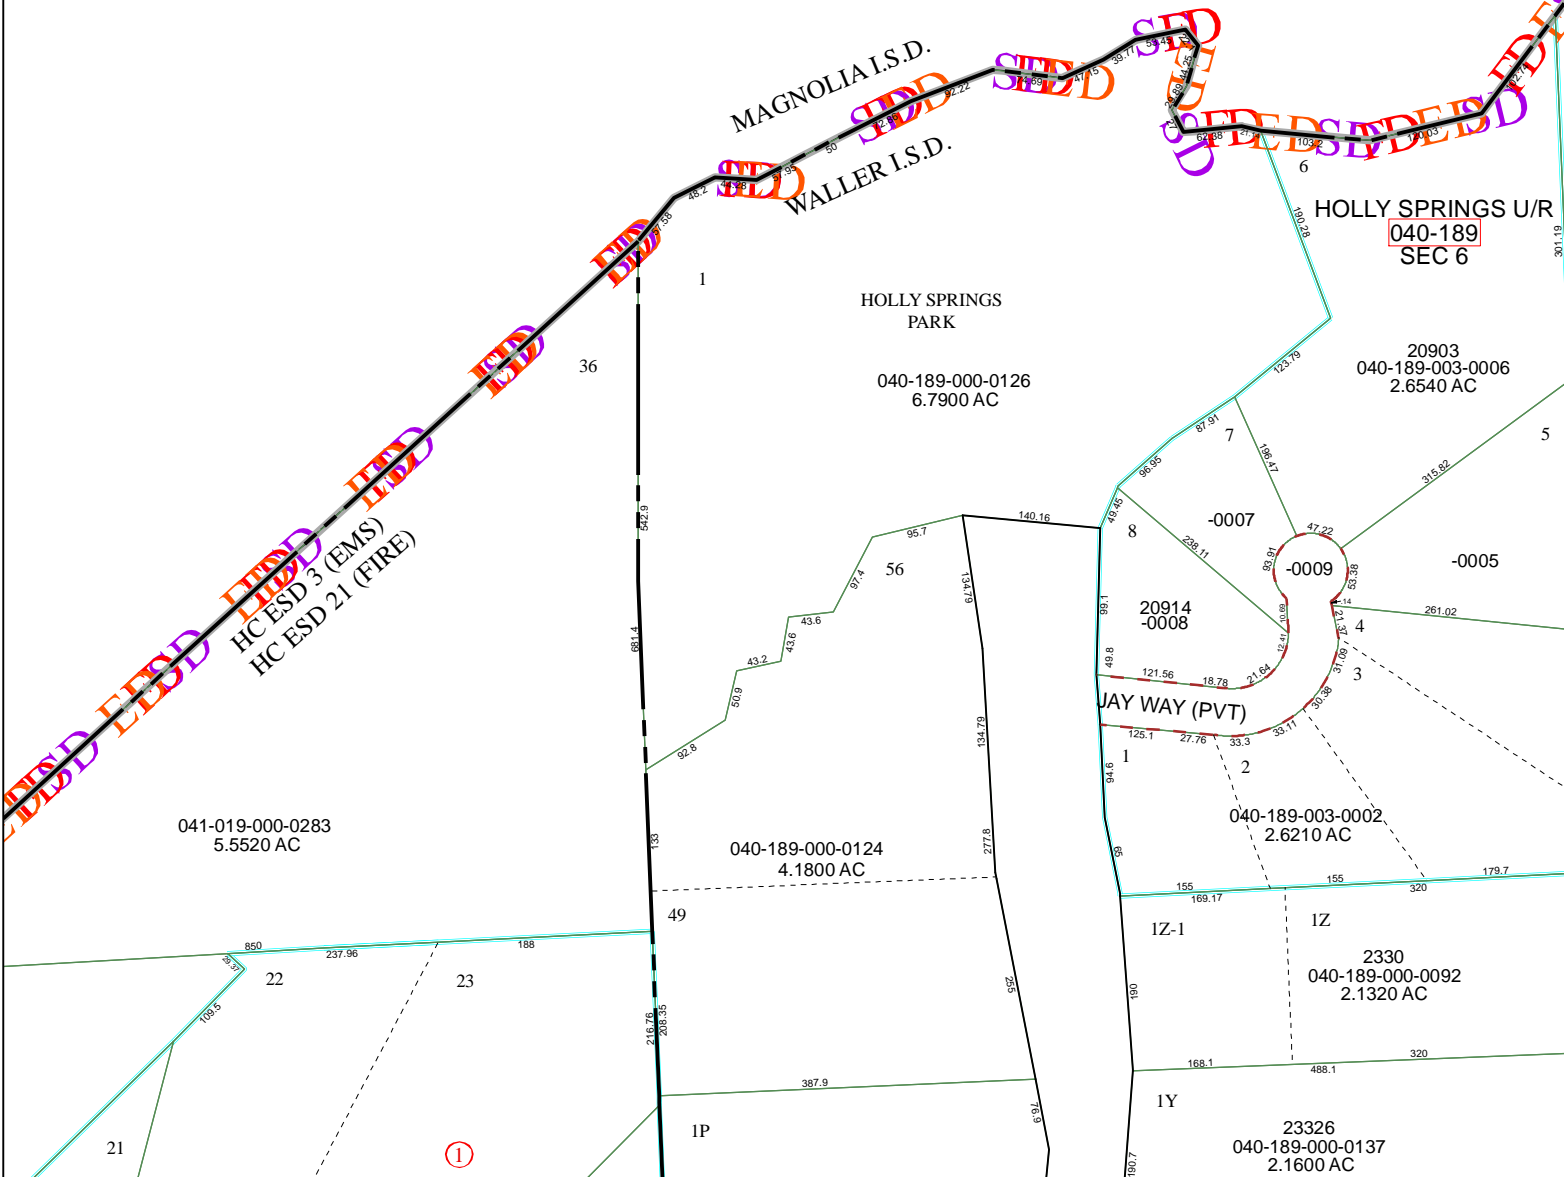

4471C4

MONTGOMERY COUNTY

Harris County Appraisal District

0 100 200

PUBLICATION DATE:
12/8/2011

Geospatial or map data maintained by the Harris County Appraisal District is for informational purposes and may not have been prepared for or be suitable for legal, engineering, or surveying purposes. It does not represent an on-the-ground survey and only represents the approximate location of property boundaries.

MAP LOCATION

FACET 4471C

1	2	3	4
5	6	7	8
9	10	11	12

MAGNOLIA I.S.D.
WALLER I.S.D.

4471C12

4471C7