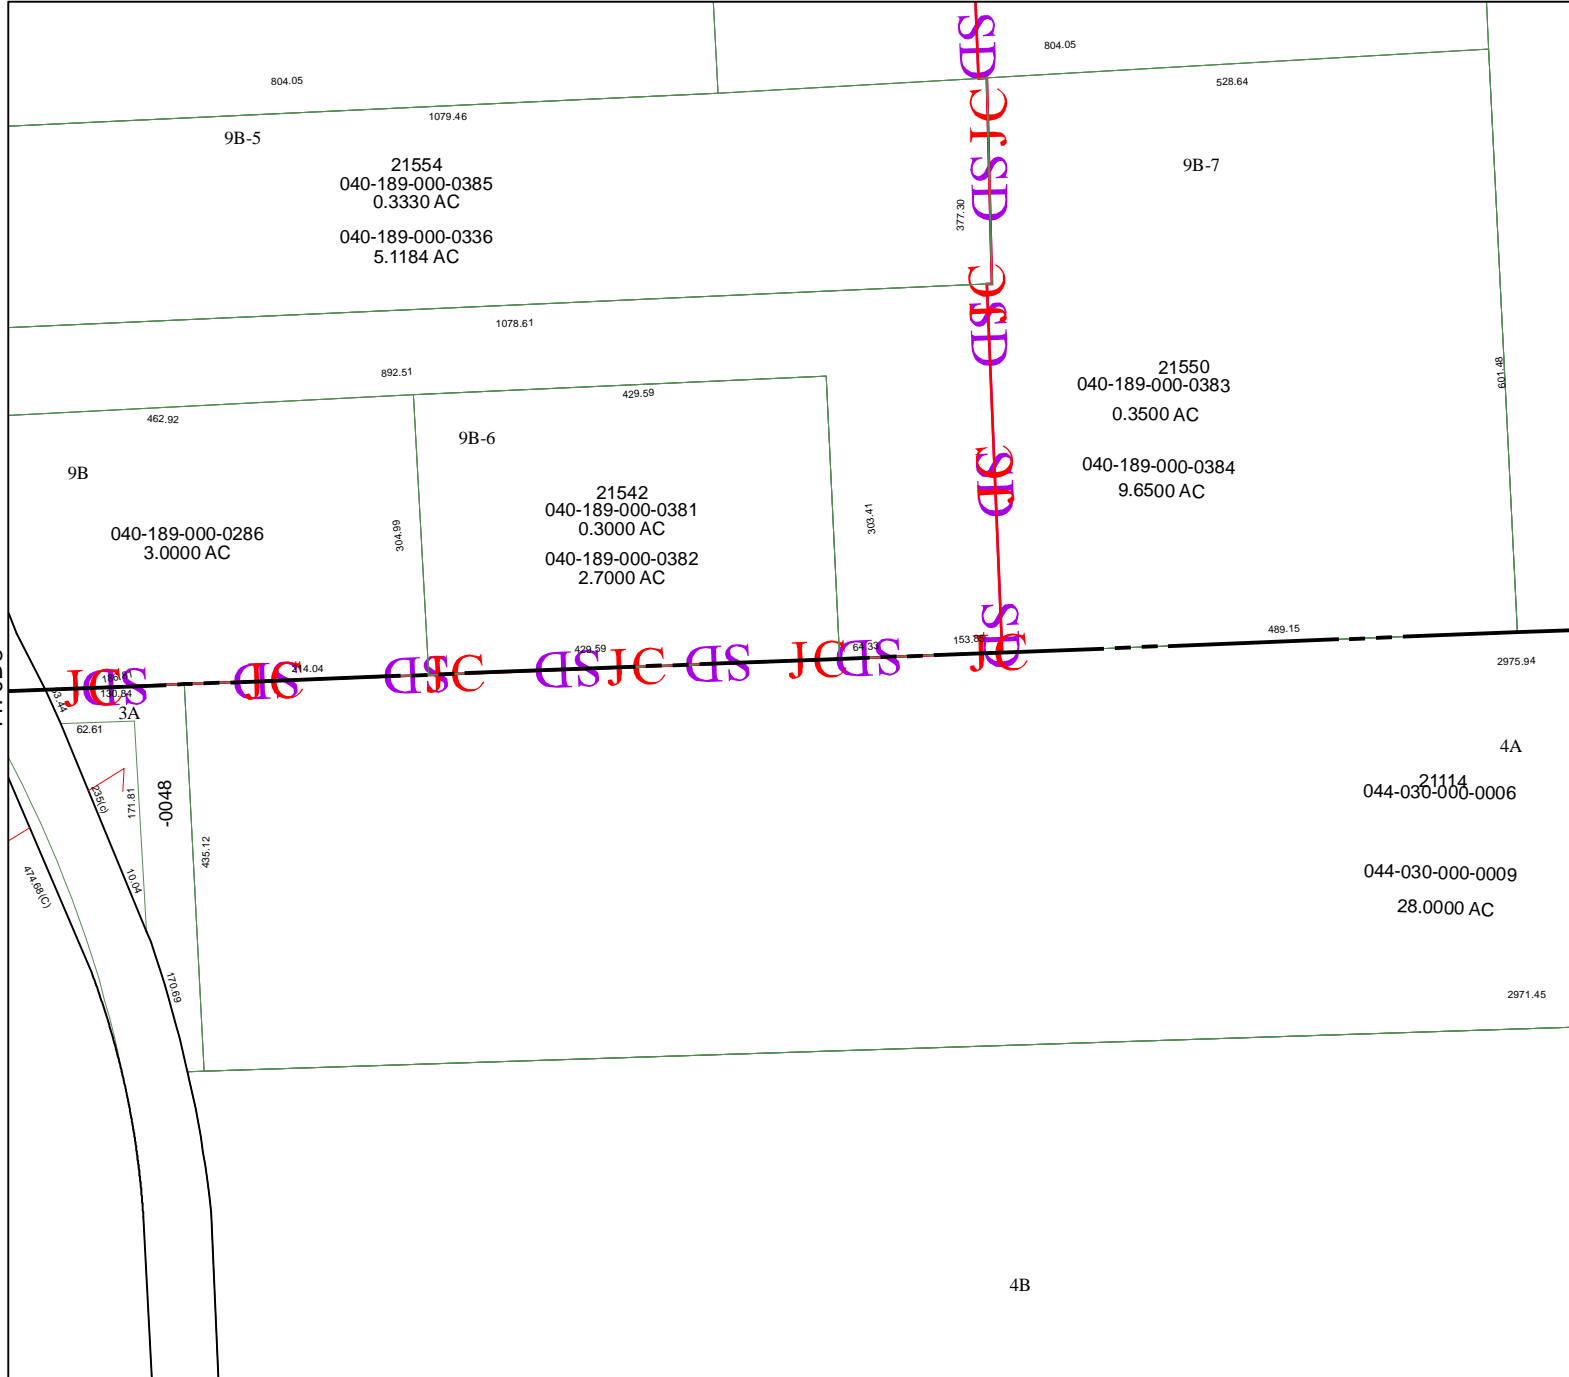

4470B12

Harris County Appraisal District

0 100 200
PUBLICATION DATE:
 6/9/2011

Geospatial or map data maintained by the Harris County Appraisal District is for informational purposes and may **not** have been prepared for or be suitable for legal, engineering, or surveying purposes. It does **not** represent an on-the-ground survey and only represents the approximate location of property boundaries.

MAP LOCATION

FACET 4470D

1	2	3	4
5	6	7	8
9	10	11	12