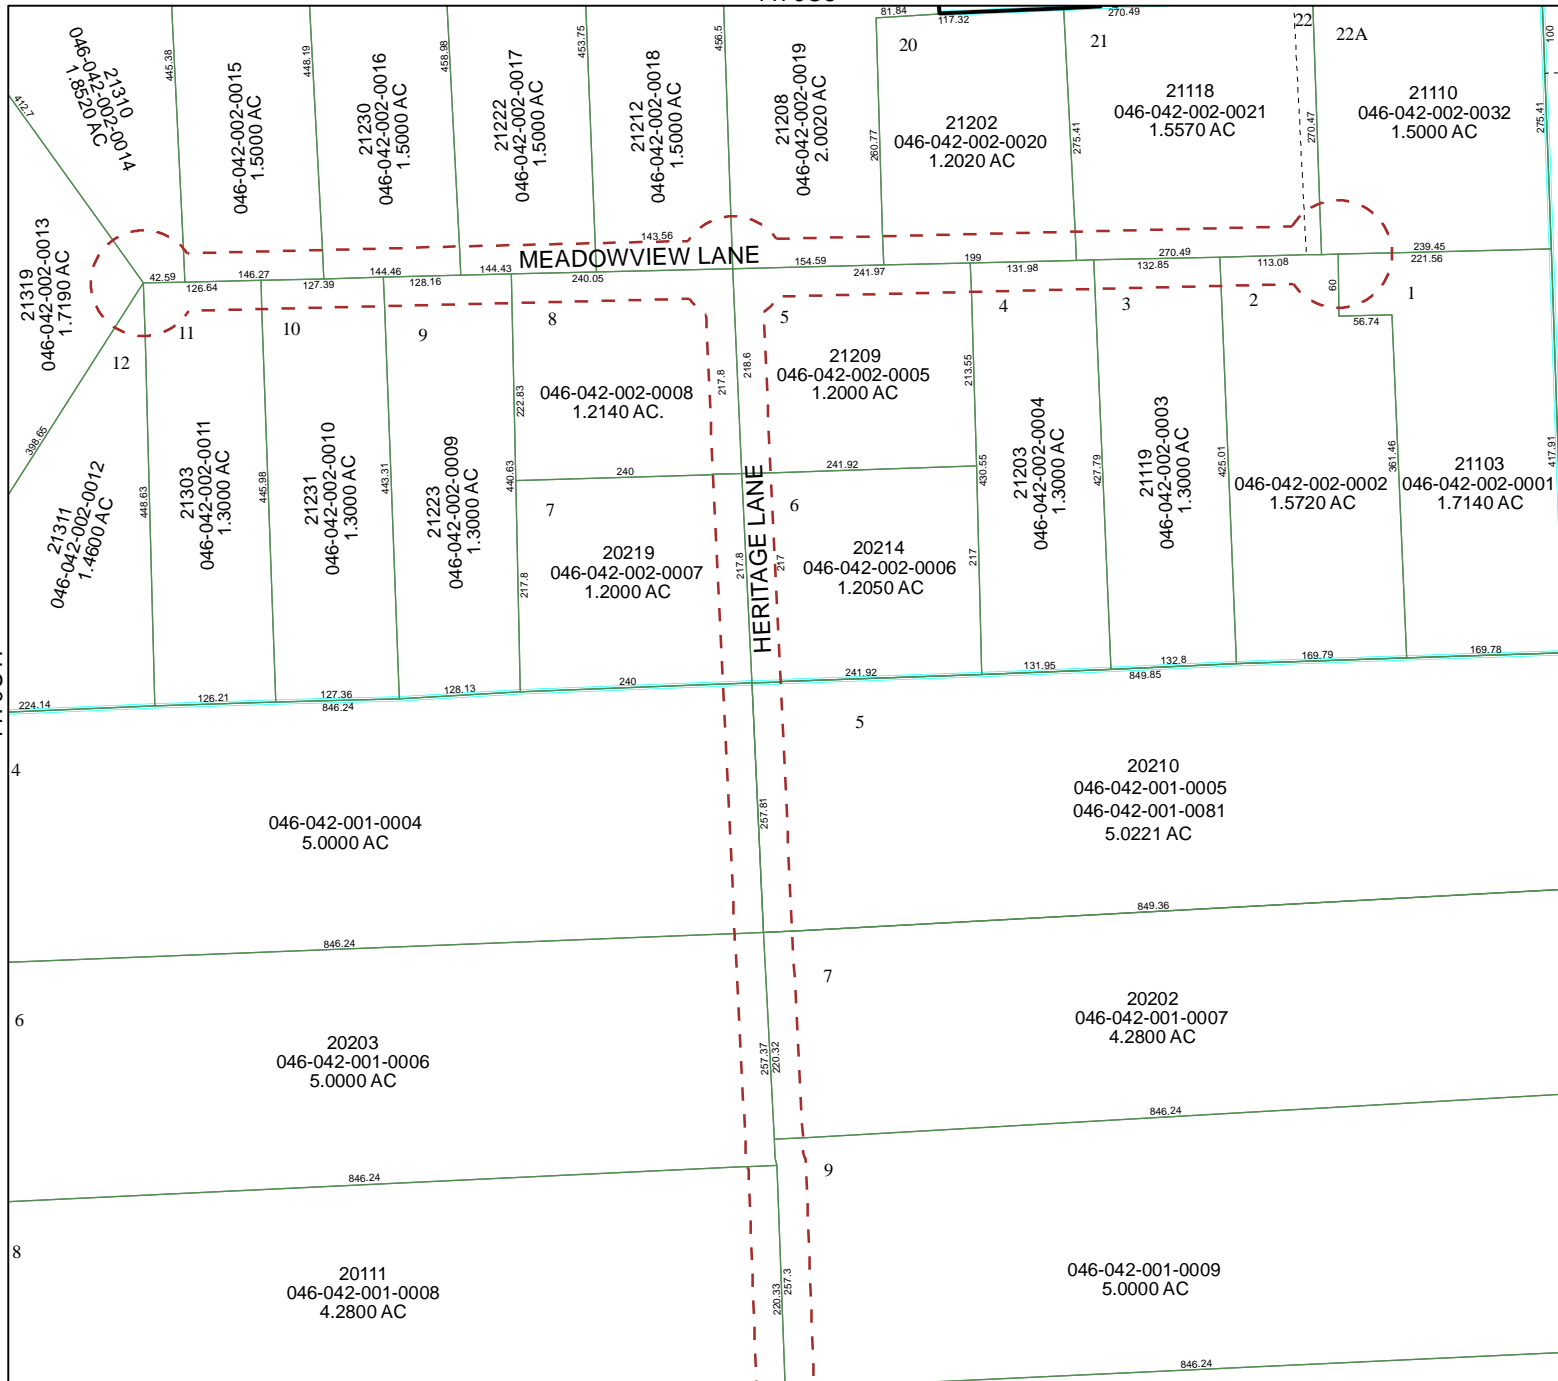

4470C8

4469A4

4470C11

Harris County Appraisal District

0 100 200

PUBLICATION DATE:
2/4/2012

Geospatial or map data maintained by the Harris County Appraisal District is for informational purposes and may not have been prepared for or be suitable for legal, engineering, or surveying purposes. It does not represent an on-the-ground survey and only represents the approximate location of property boundaries.

MAP LOCATION

FACET 4470C

1	2	3	4
5	6	7	8
9	10	11	12

MEADOWVIEW LANE

HERITAGE LANE