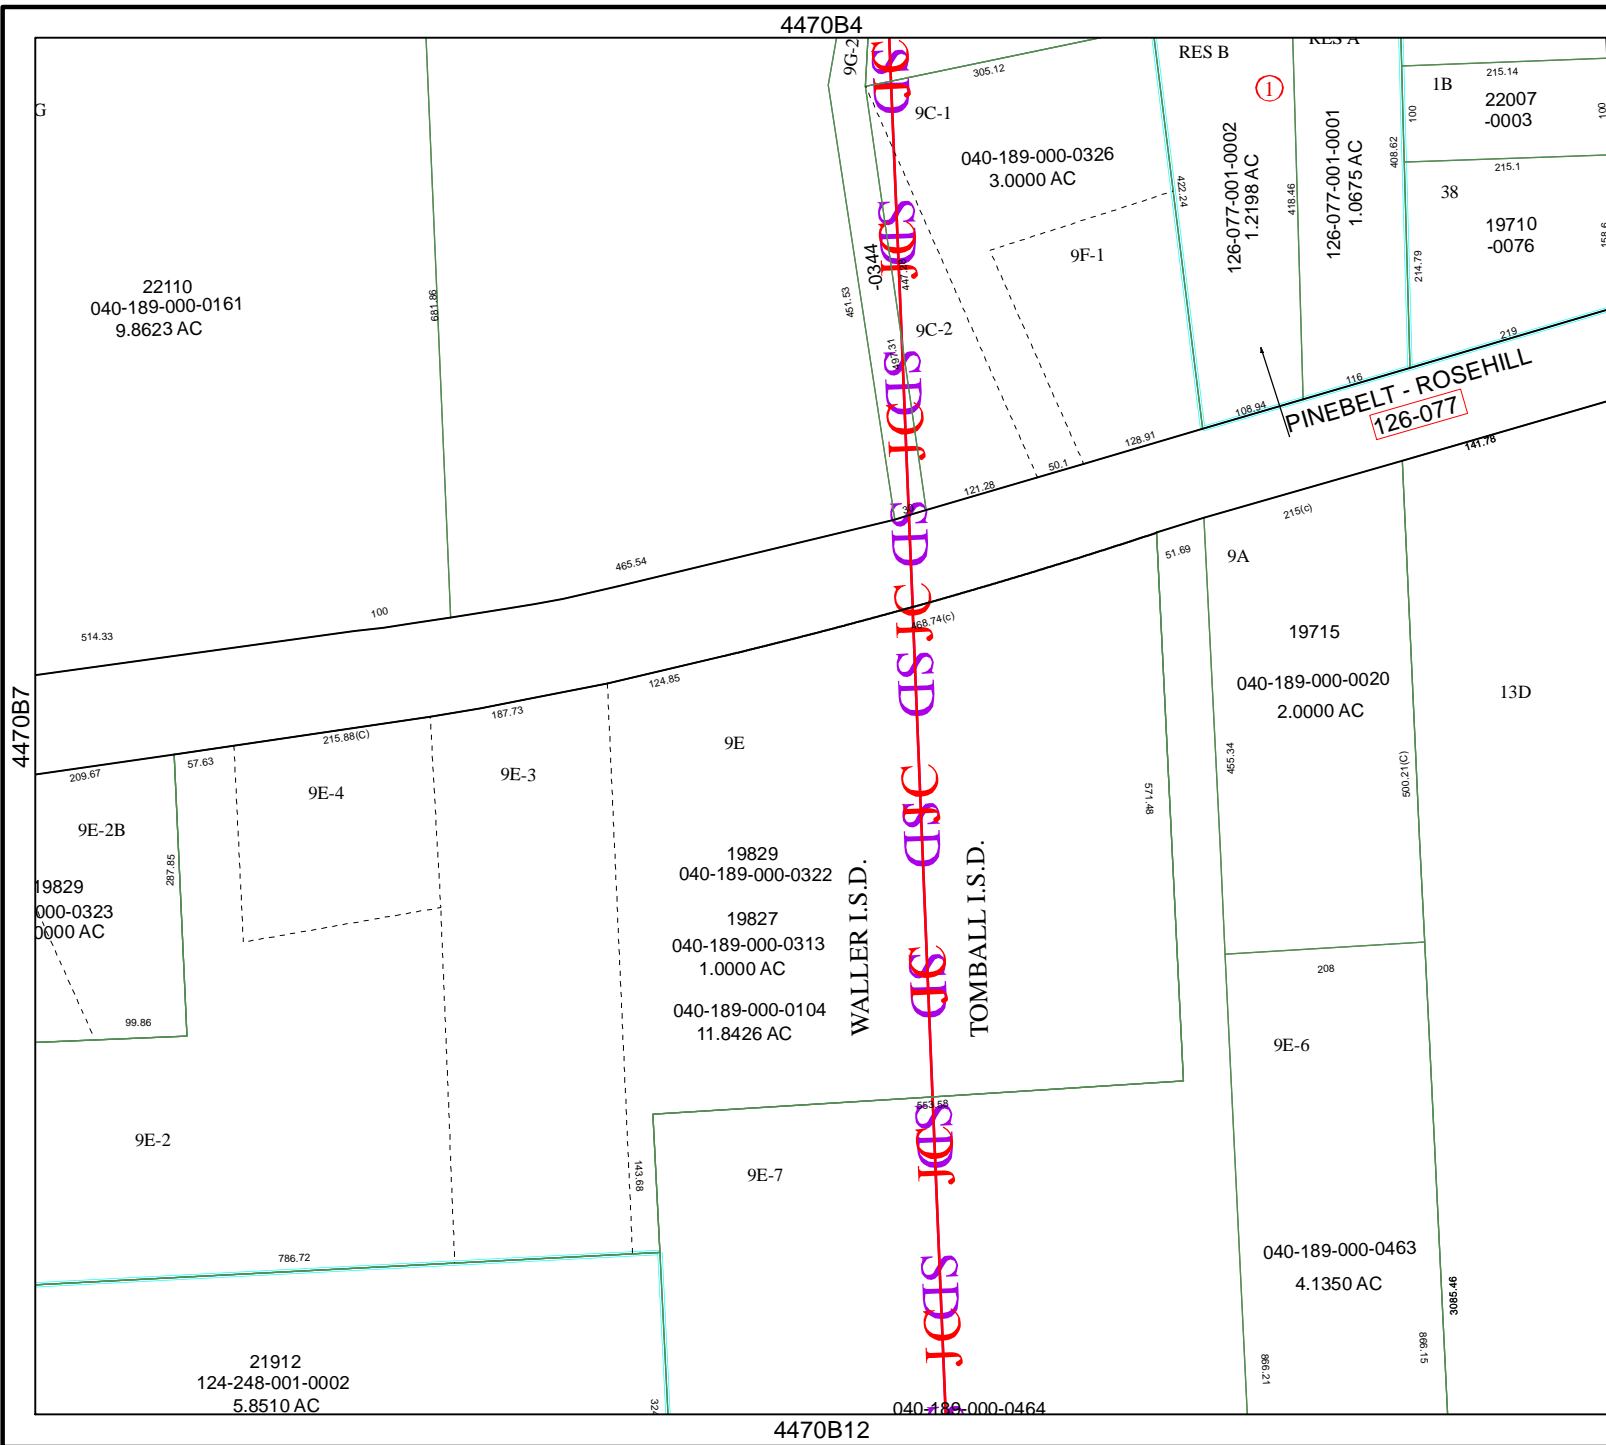

4470B4

Harris County Appraisal District

0 100 200
PUBLICATION DATE:
12/16/2011

Geospatial or map data maintained by the Harris County Appraisal District is for informational purposes and may not have been prepared for or be suitable for legal, engineering, or surveying purposes. It does not represent an on-the-ground survey and only represents the approximate location of property boundaries.

MAP LOCATION

FACET 4470B

1	2	3	4
5	6	7	8
9	10	11	12

4470B12