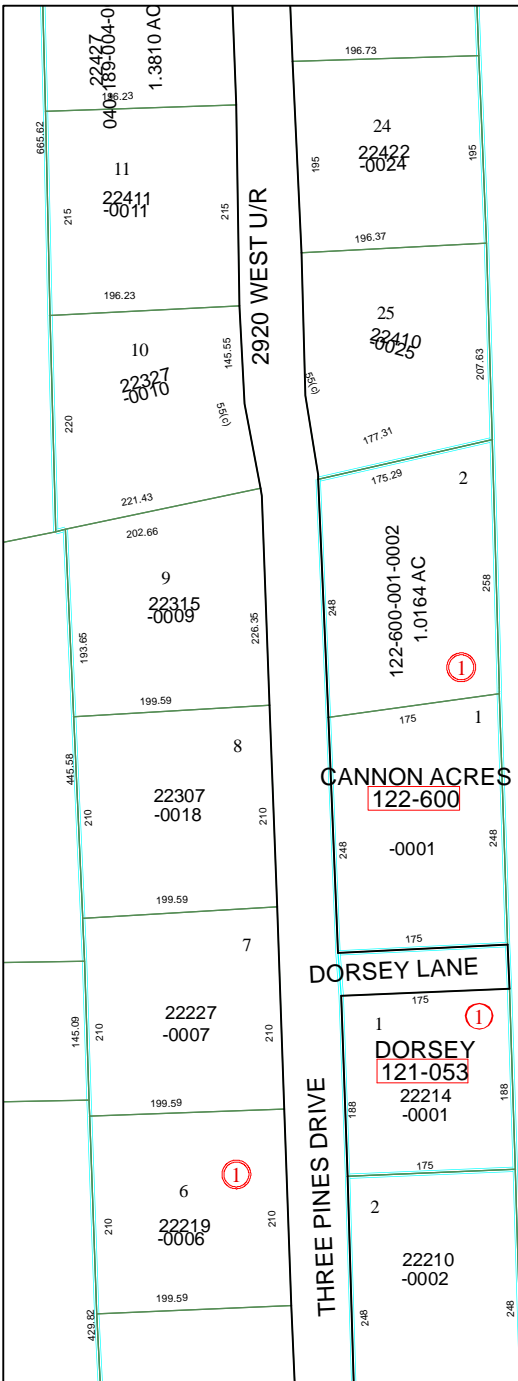

4471D10

4470B1

3223.1

4

7F
22405
040-189-000-0100
0.9090 AC

7E-3

20609
040-189-000-0297
31.3097 AC

1218.31

4470B6

Harris County Appraisal District

0 100 200
PUBLICATION DATE:
2/2/2012

Geospatial or map data maintained by the Harris County Appraisal District is for informational purposes and may not have been prepared for or be suitable for legal, engineering, or surveying purposes. It does not represent an on-the-ground survey and only represents the approximate location of property boundaries.

MAP LOCATION

FACET 4470B

1	2	3	4
5	6	7	8
9	10	11	12

4470B3