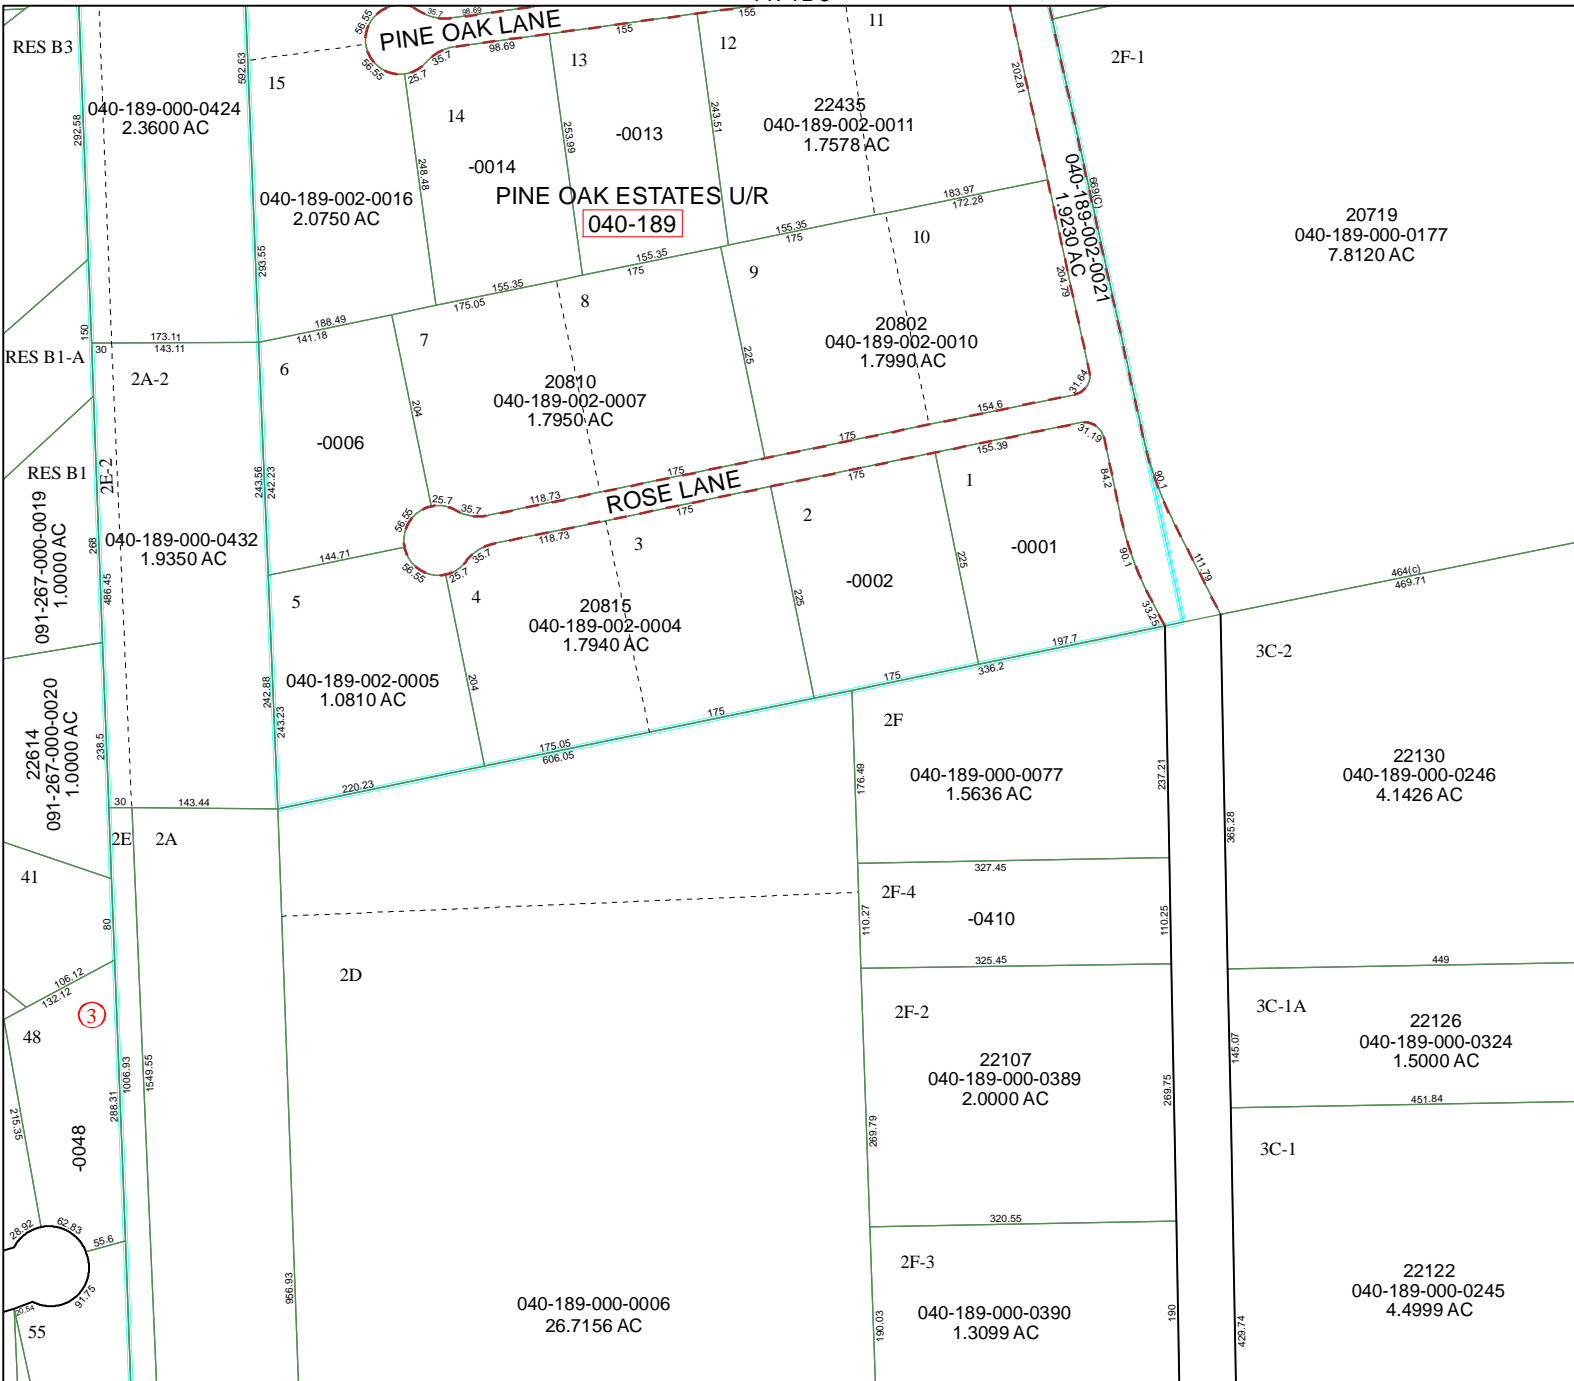

4471D9

4470B5

# Harris County Appraisal District

0 100 200  
**PUBLICATION DATE:**  
 2/2/2012

Geospatial or map data maintained by the Harris County Appraisal District is for informational purposes and may not have been prepared for or be suitable for legal, engineering, or surveying purposes. It does not represent an on-the-ground survey and only represents the approximate location of property boundaries.

### MAP LOCATION

# FACET 4470B

1	2	3	4
5	6	7	8
9	10	11	12

4470A4

4470B2