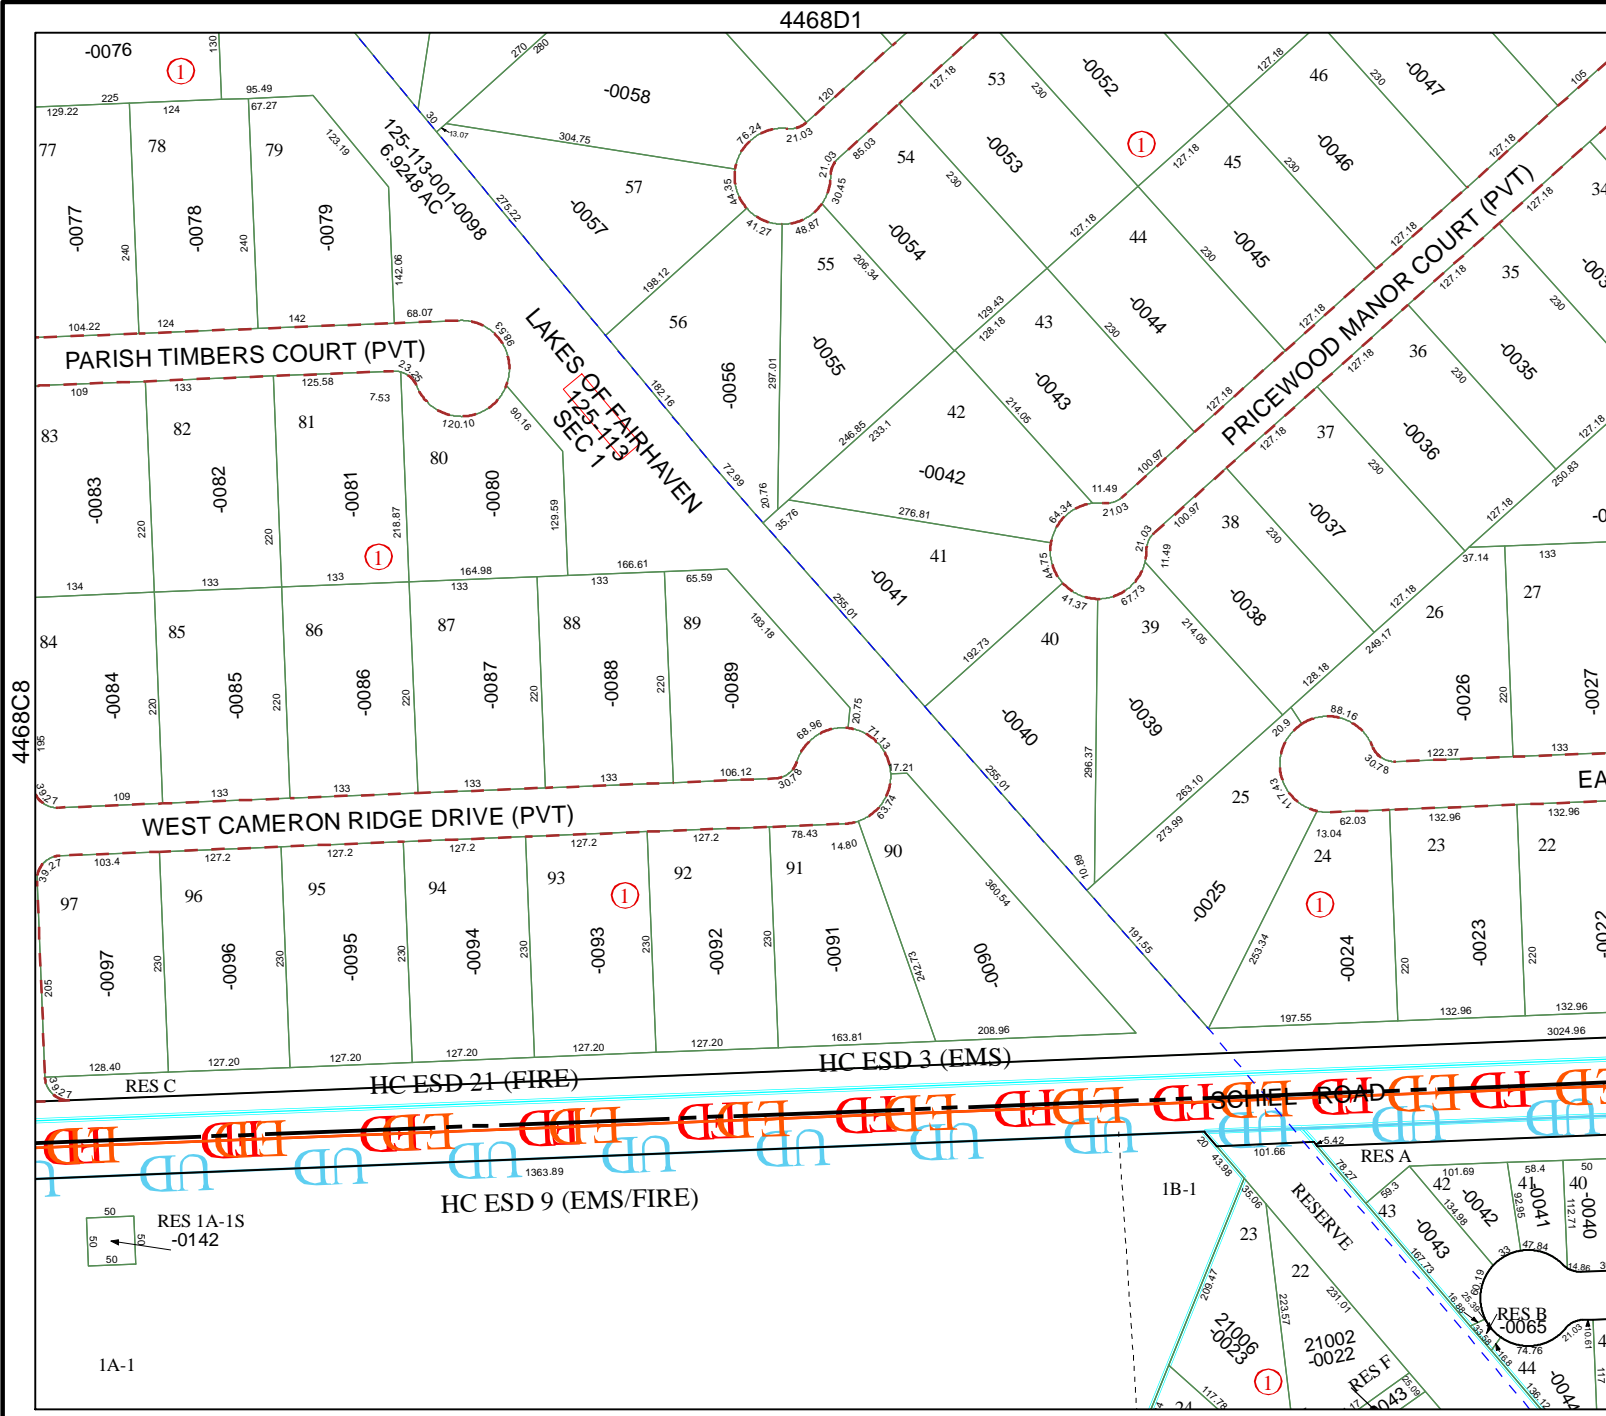

# Harris County Appraisal District

0 100 200  
**PUBLICATION DATE:**  
 2/9/2012

Geospatial or map data maintained by the Harris County Appraisal District is for informational purposes and may **not** have been prepared for or be suitable for legal, engineering, or surveying purposes. It does **not** represent an on-the-ground survey and only represents the approximate location of property boundaries.

### MAP LOCATION

## FACET 4468D

1	2	3	4
5	6	7	8
9	10	11	12

4468D1

4468C8

4468D6

4468D9