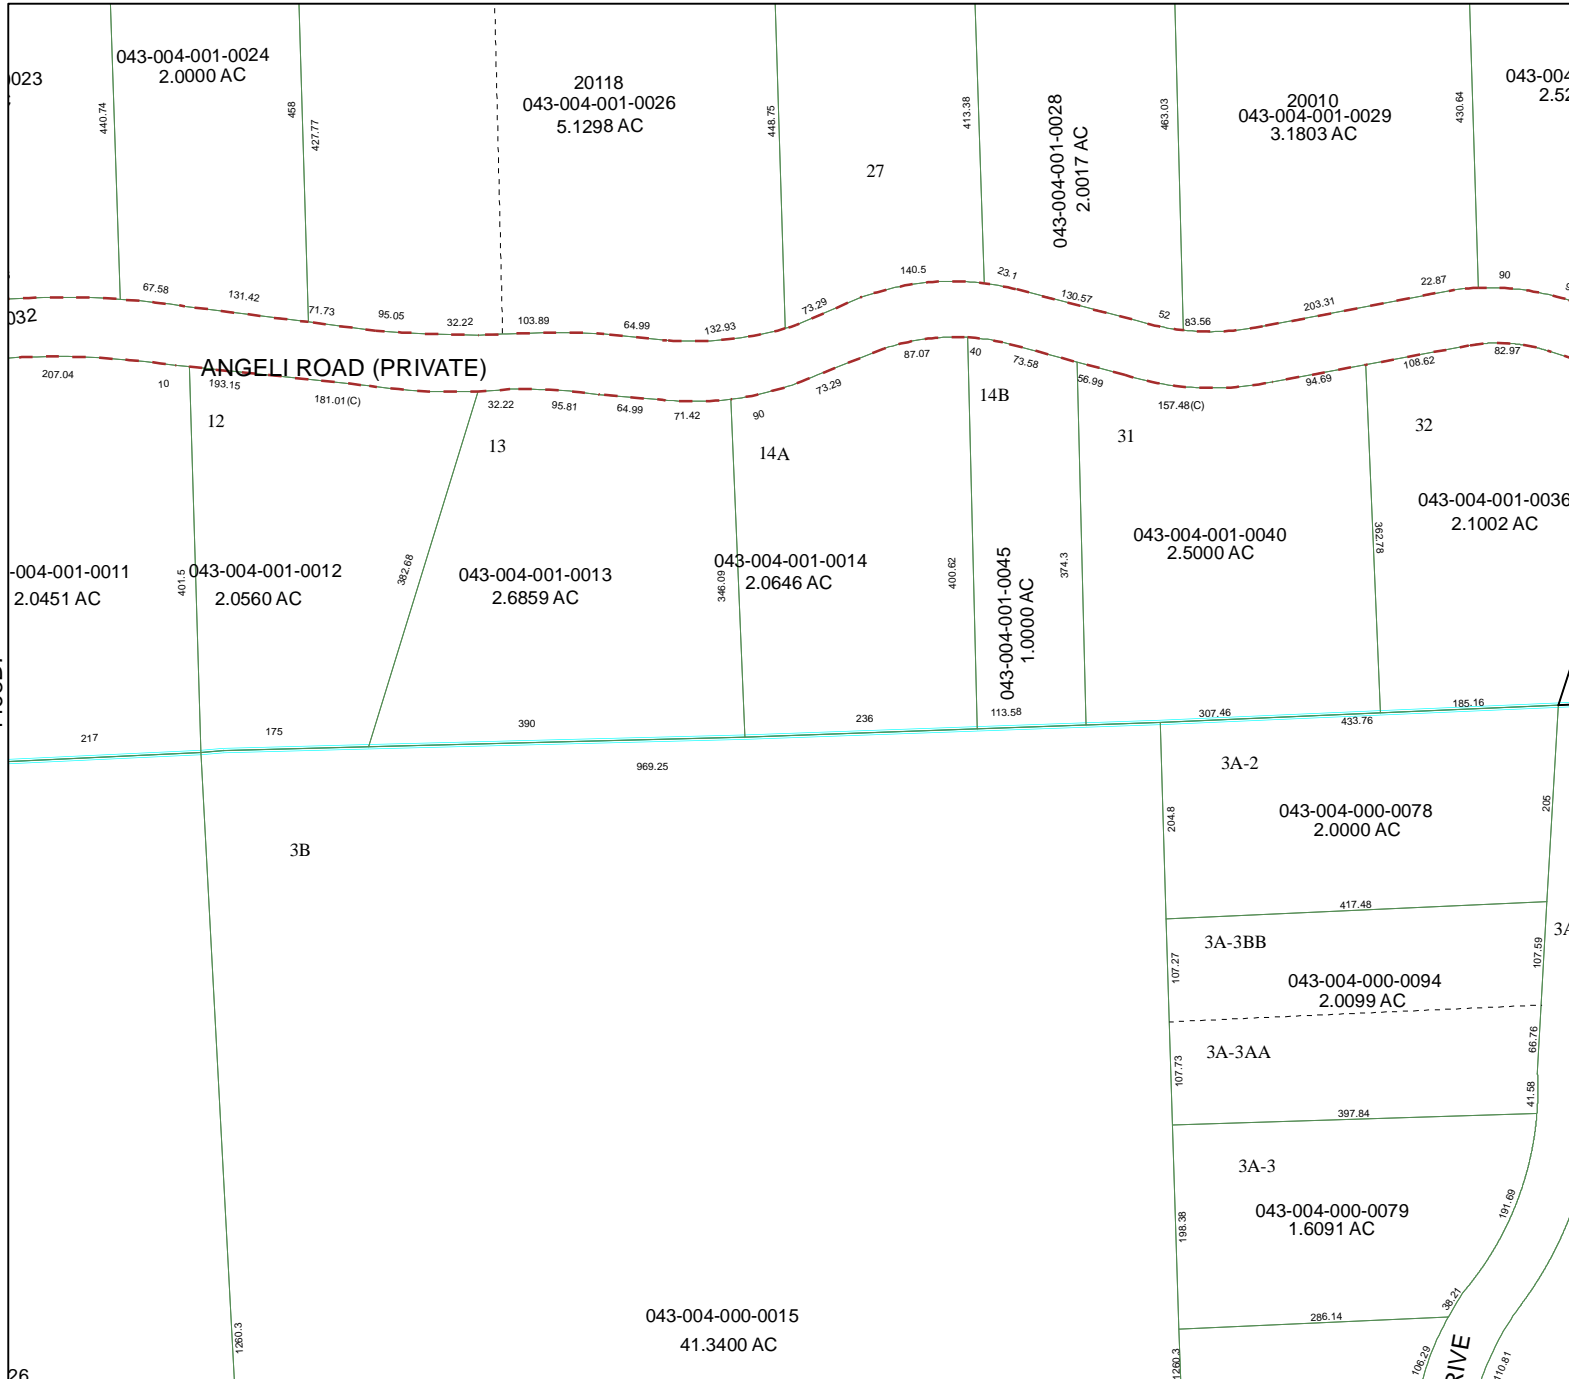

4468B4

Harris County Appraisal District

0 100 200
PUBLICATION DATE:
 8/1/2011

Geospatial or map data maintained by the Harris County Appraisal District is for informational purposes and may **not** have been prepared for or be suitable for legal, engineering, or surveying purposes. It does **not** represent an on-the-ground survey and only represents the approximate location of property boundaries.

MAP LOCATION

FACET 4468B

| | | | |
|---|----|----|----|
| 1 | 2 | 3 | 4 |
| 5 | 6 | 7 | 8 |
| 9 | 10 | 11 | 12 |

4468B12