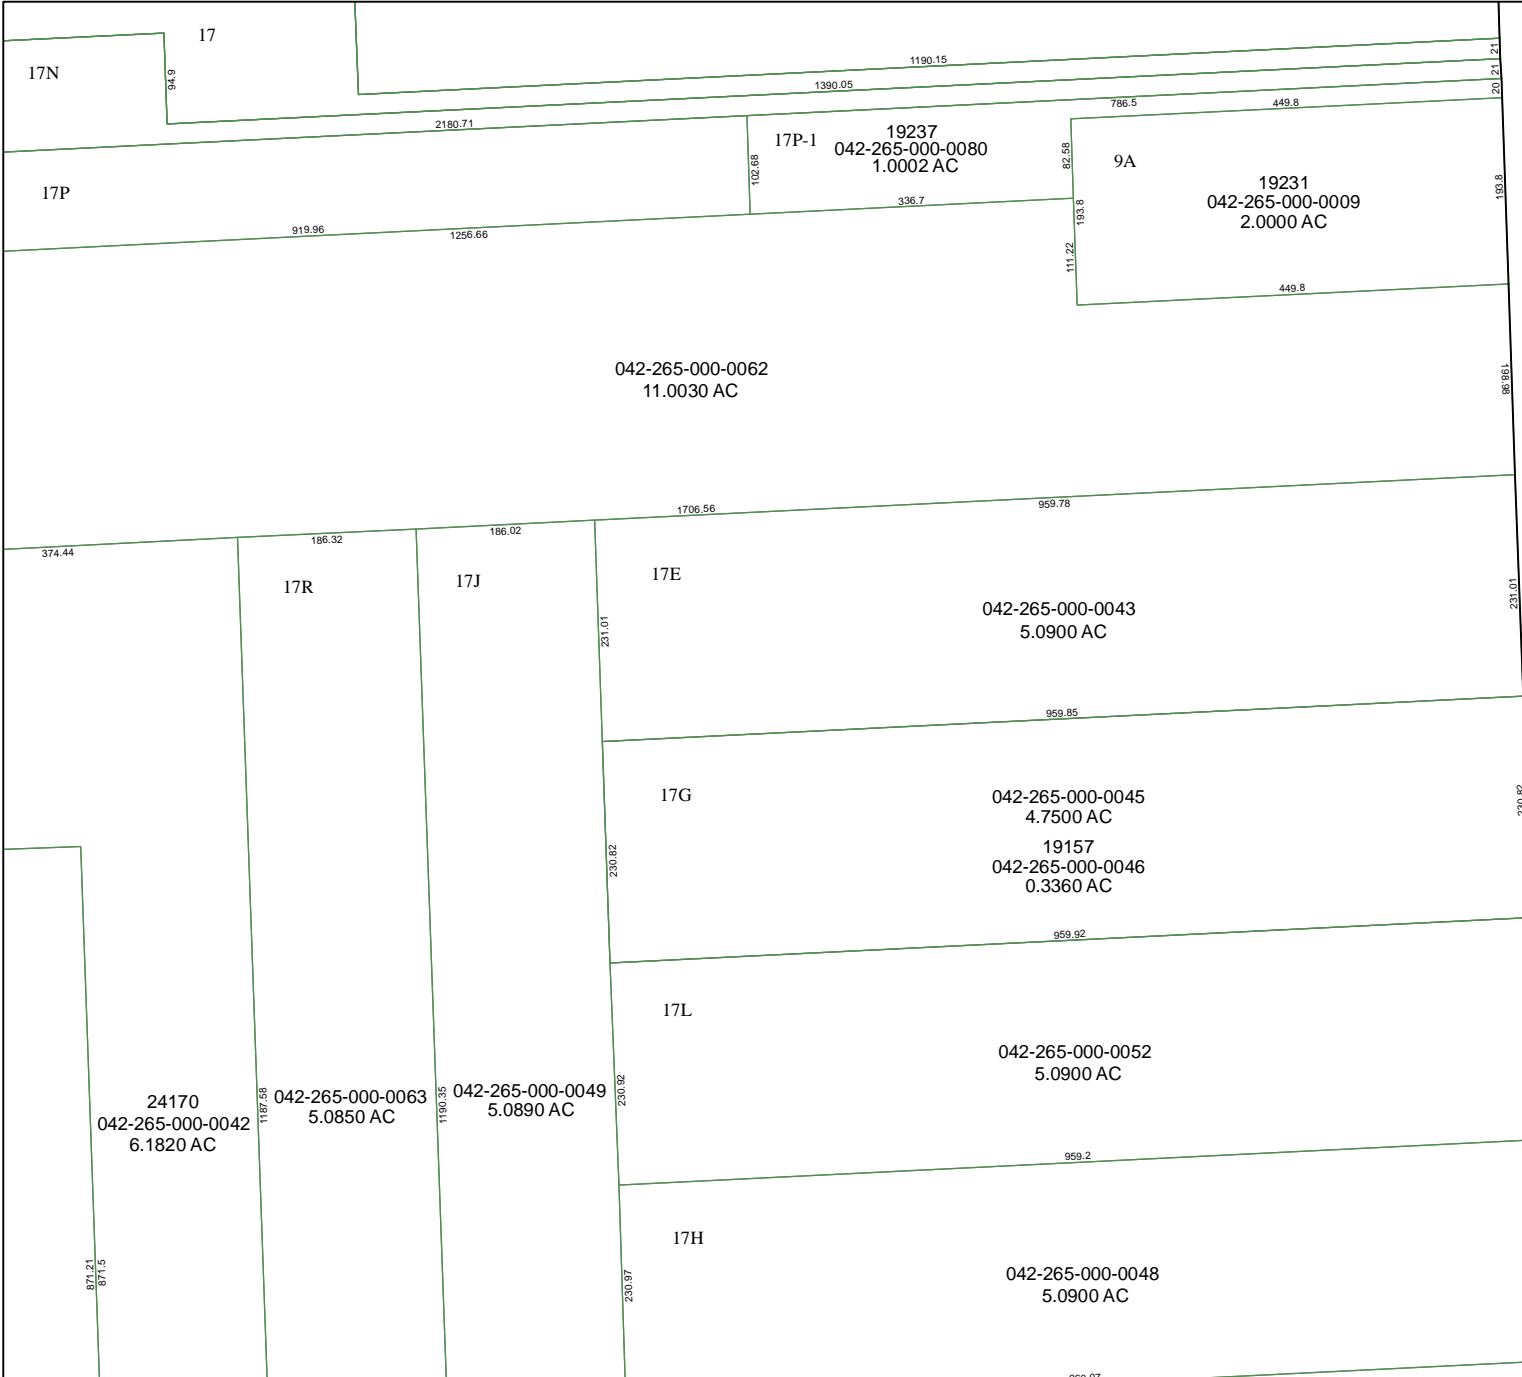

4369A7

4369C3

# Harris County Appraisal District

**PUBLICATION DATE:**  
11/18/2011

Geospatial or map data maintained by the Harris County Appraisal District is for informational purposes and may **not** have been prepared for or be suitable for legal, engineering, or surveying purposes. It does **not** represent an on-the-ground survey and only represents the approximate location of property boundaries.

### MAP LOCATION

# FACET 4369A

1	2	3	4
5	6	7	8
9	10	11	12

4369A10

4369A12