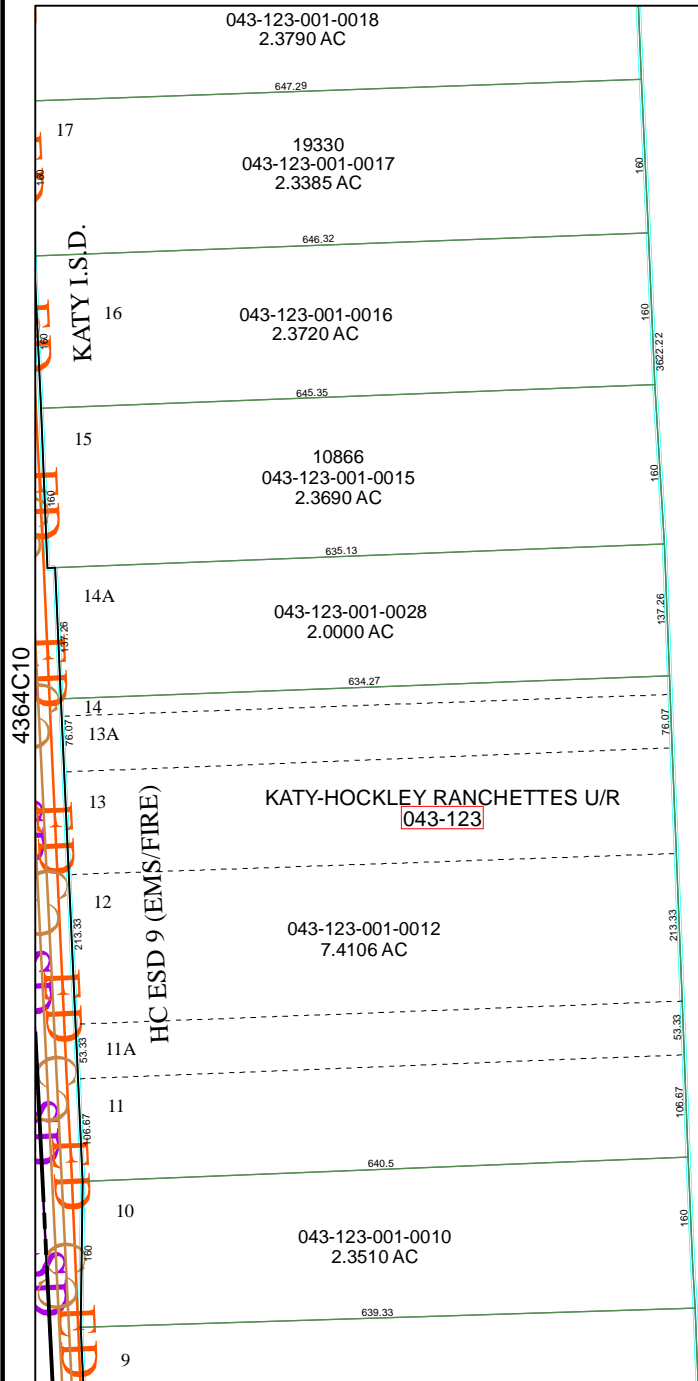

4364C7

4363A3

# Harris County Appraisal District

PUBLICATION DATE:  
12/16/2011

Geospatial or map data maintained by the Harris County Appraisal District is for informational purposes and may **not** have been prepared for or be suitable for legal, engineering, or surveying purposes. It does **not** represent an on-the-ground survey and only represents the approximate location of property boundaries.

## MAP LOCATION

# FACET 4364C

1	2	3	4
5	6	7	8
9	10	11	12