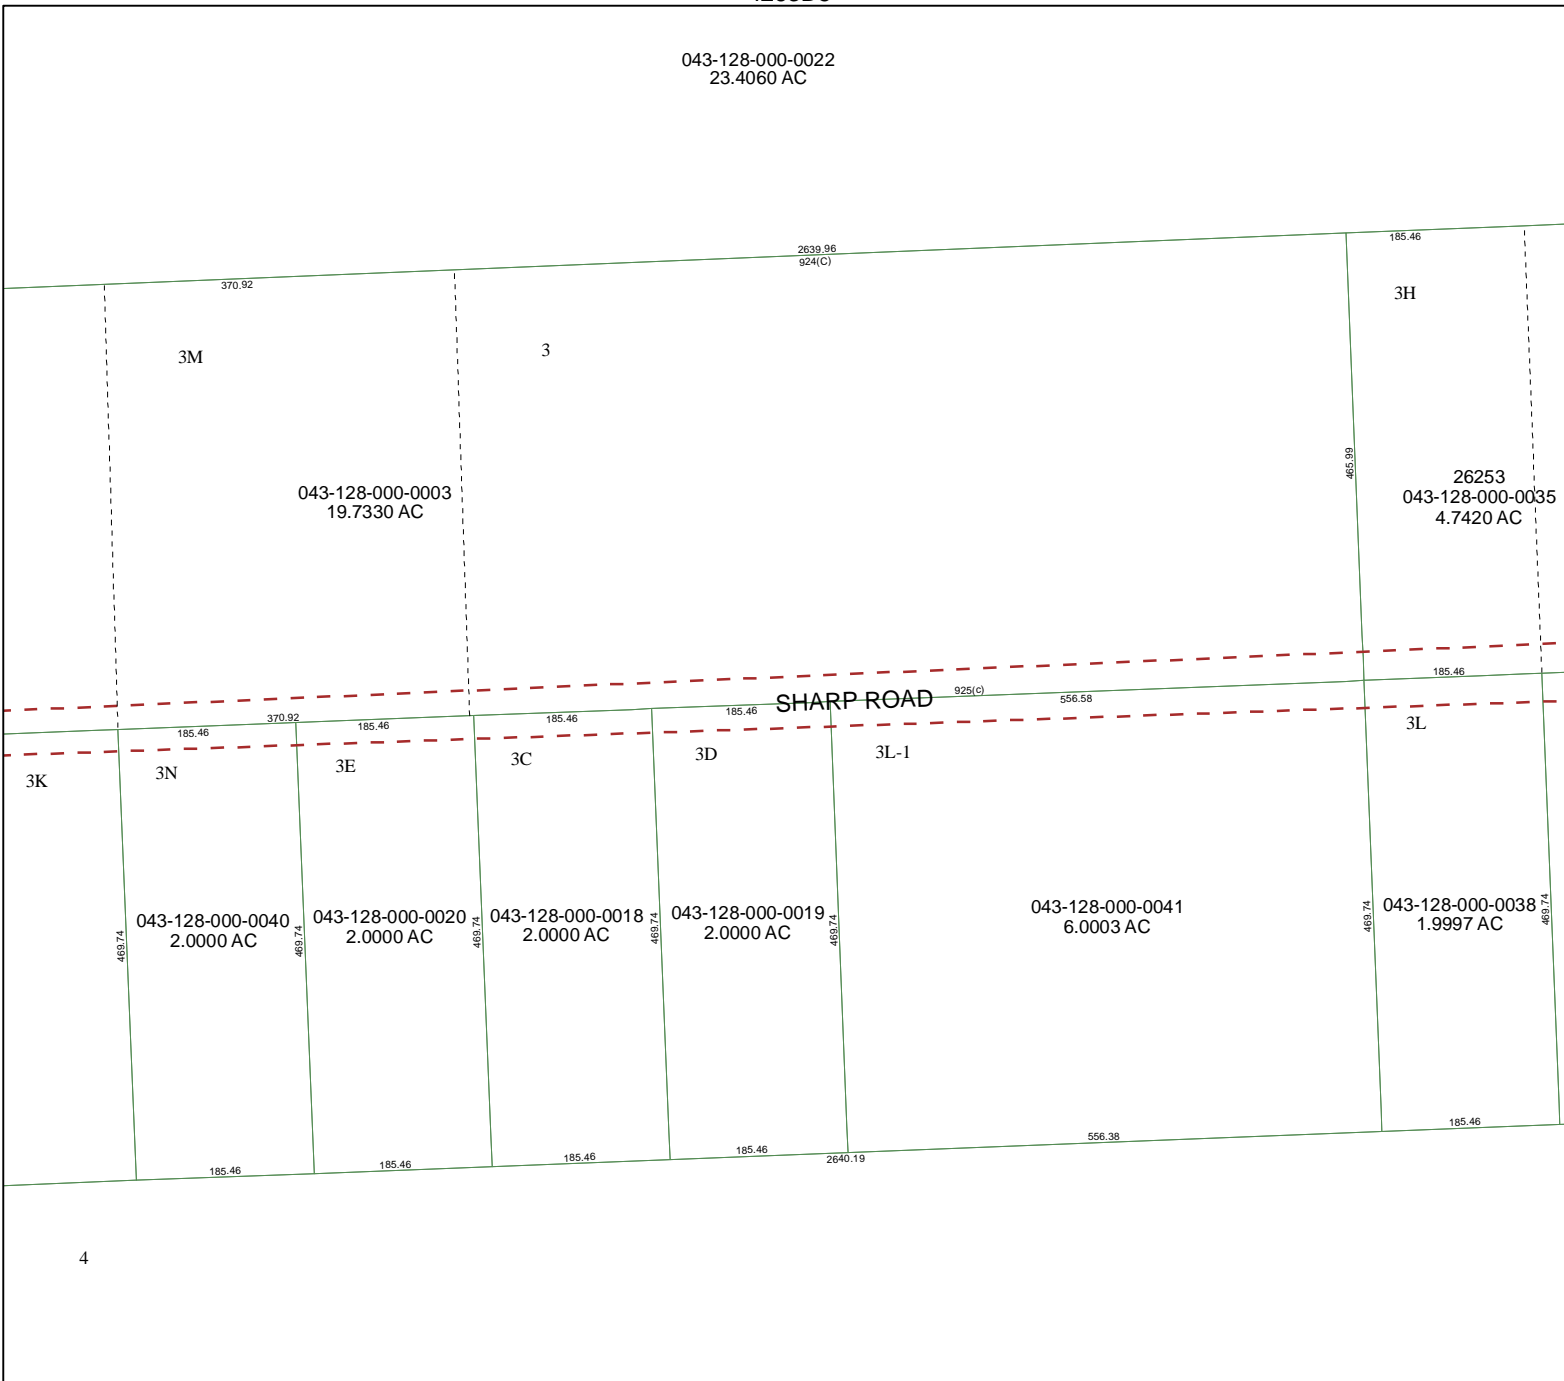

4263D5

043-128-000-0022
23.4060 AC

Harris County Appraisal District

0 100 200
PUBLICATION DATE:
9/1/2011

Geospatial or map data maintained by the Harris County Appraisal District is for informational purposes and may **not** have been prepared for or be suitable for legal, engineering, or surveying purposes. It does **not** represent an on-the-ground survey and only represents the approximate location of property boundaries.

MAP LOCATION

FACET 4263D

| | | | |
|---|----|----|----|
| 1 | 2 | 3 | 4 |
| 5 | 6 | 7 | 8 |
| 9 | 10 | 11 | 12 |

4263C12

4263D10

4262B1