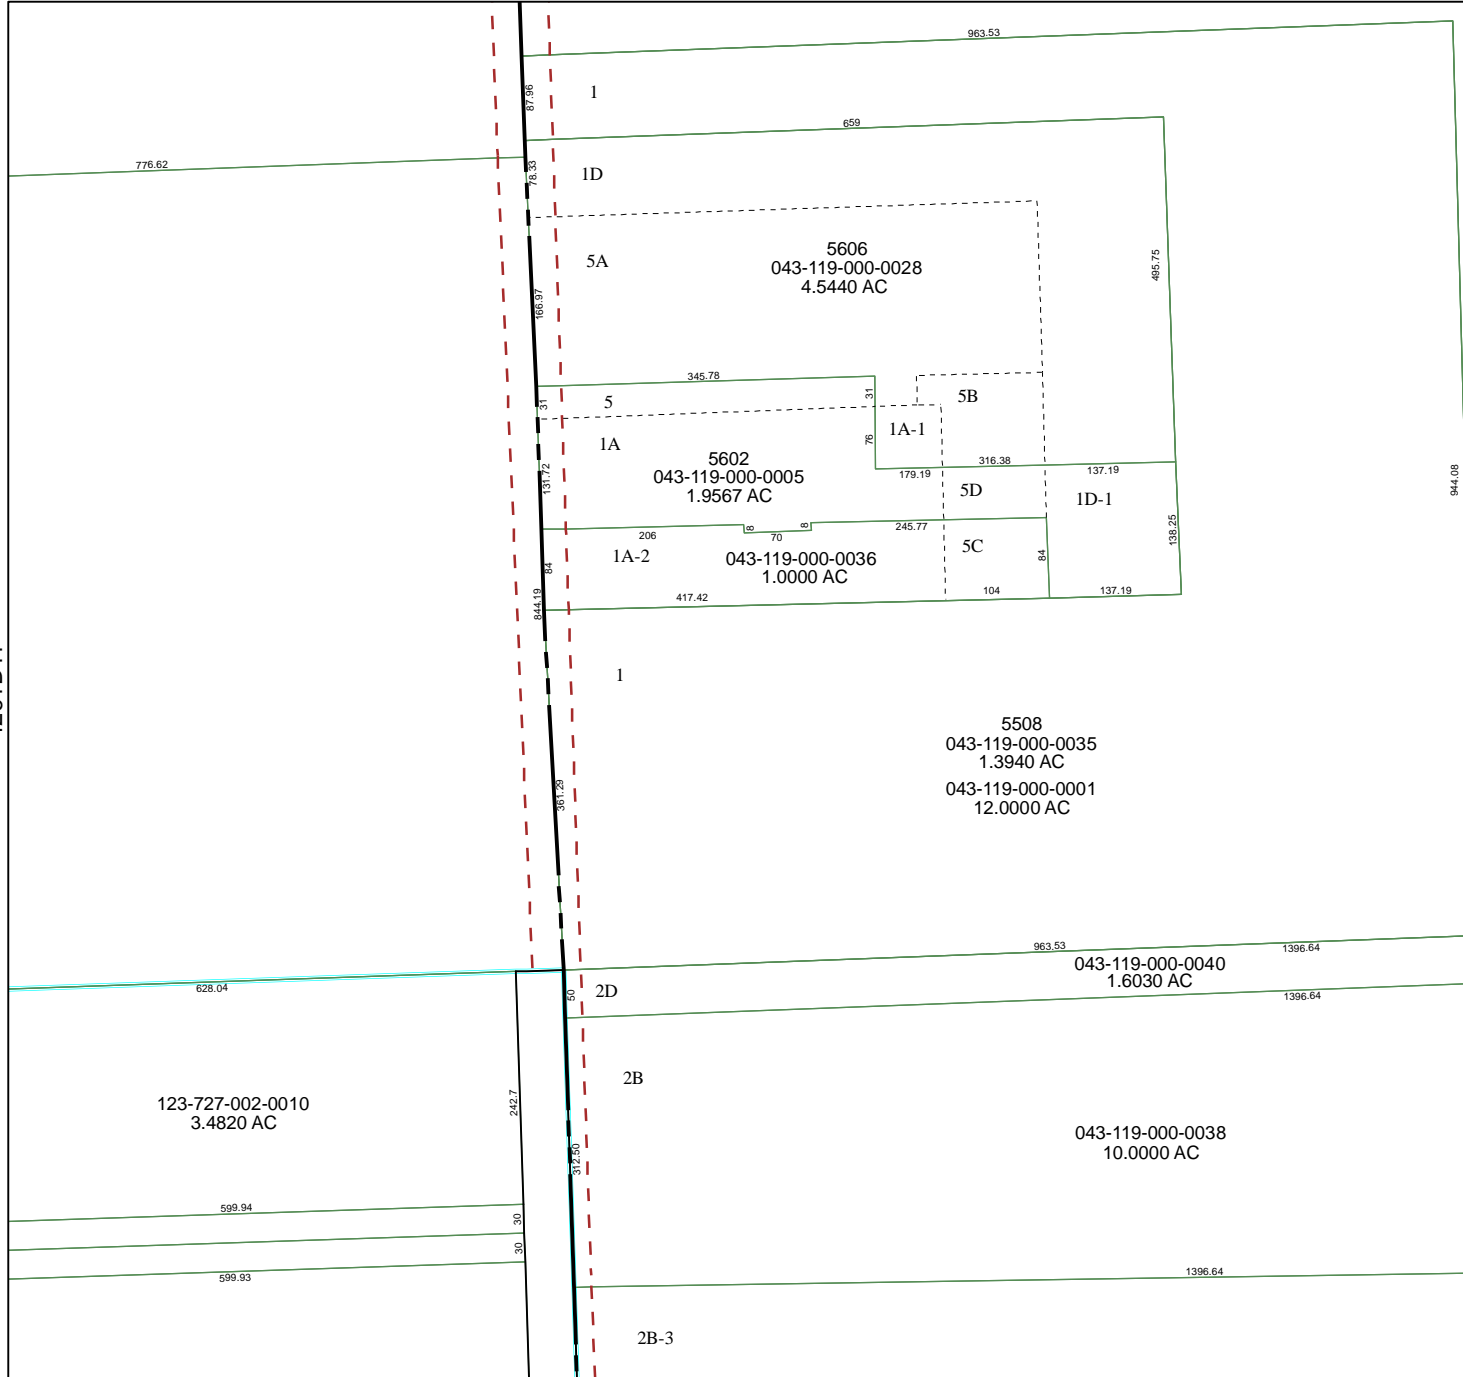

4261D8

4261D11

4260B4

Harris County Appraisal District

PUBLICATION DATE:
1/25/2012

Geospatial or map data maintained by the Harris County Appraisal District is for informational purposes and may **not** have been prepared for or be suitable for legal, engineering, or surveying purposes. It does **not** represent an on-the-ground survey and only represents the approximate location of property boundaries.

MAP LOCATION

FACET 4261D

1	2	3	4
5	6	7	8
9	10	11	12

4361C9