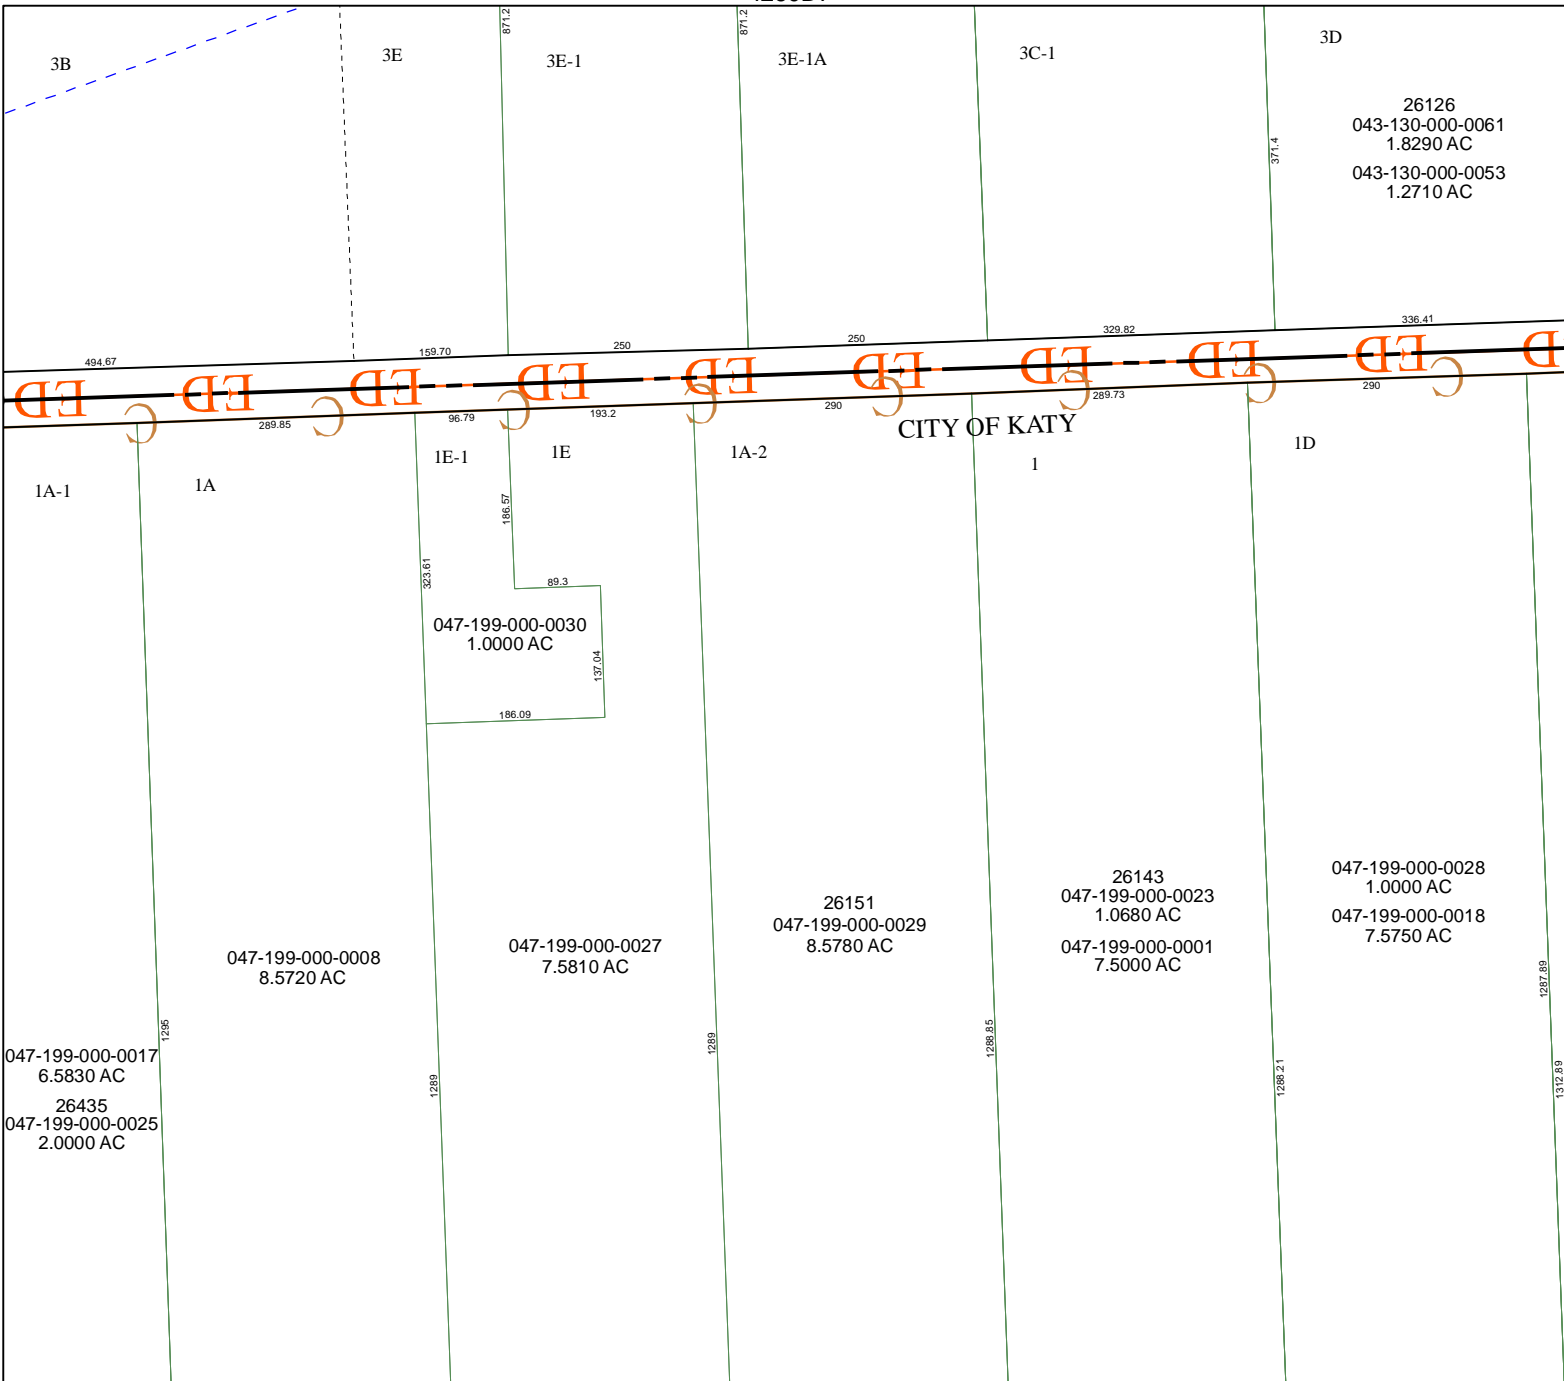

4260D7

Harris County Appraisal District

0 100 200

PUBLICATION DATE:
7/20/2011

Geospatial or map data maintained by the Harris County Appraisal District is for informational purposes and may **not** have been prepared for or be suitable for legal, engineering, or surveying purposes. It does **not** represent an on-the-ground survey and only represents the approximate location of property boundaries.

MAP LOCATION

FACET 4260D

1	2	3	4
5	6	7	8
9	10	11	12

4259B3

4260D10

4260D12