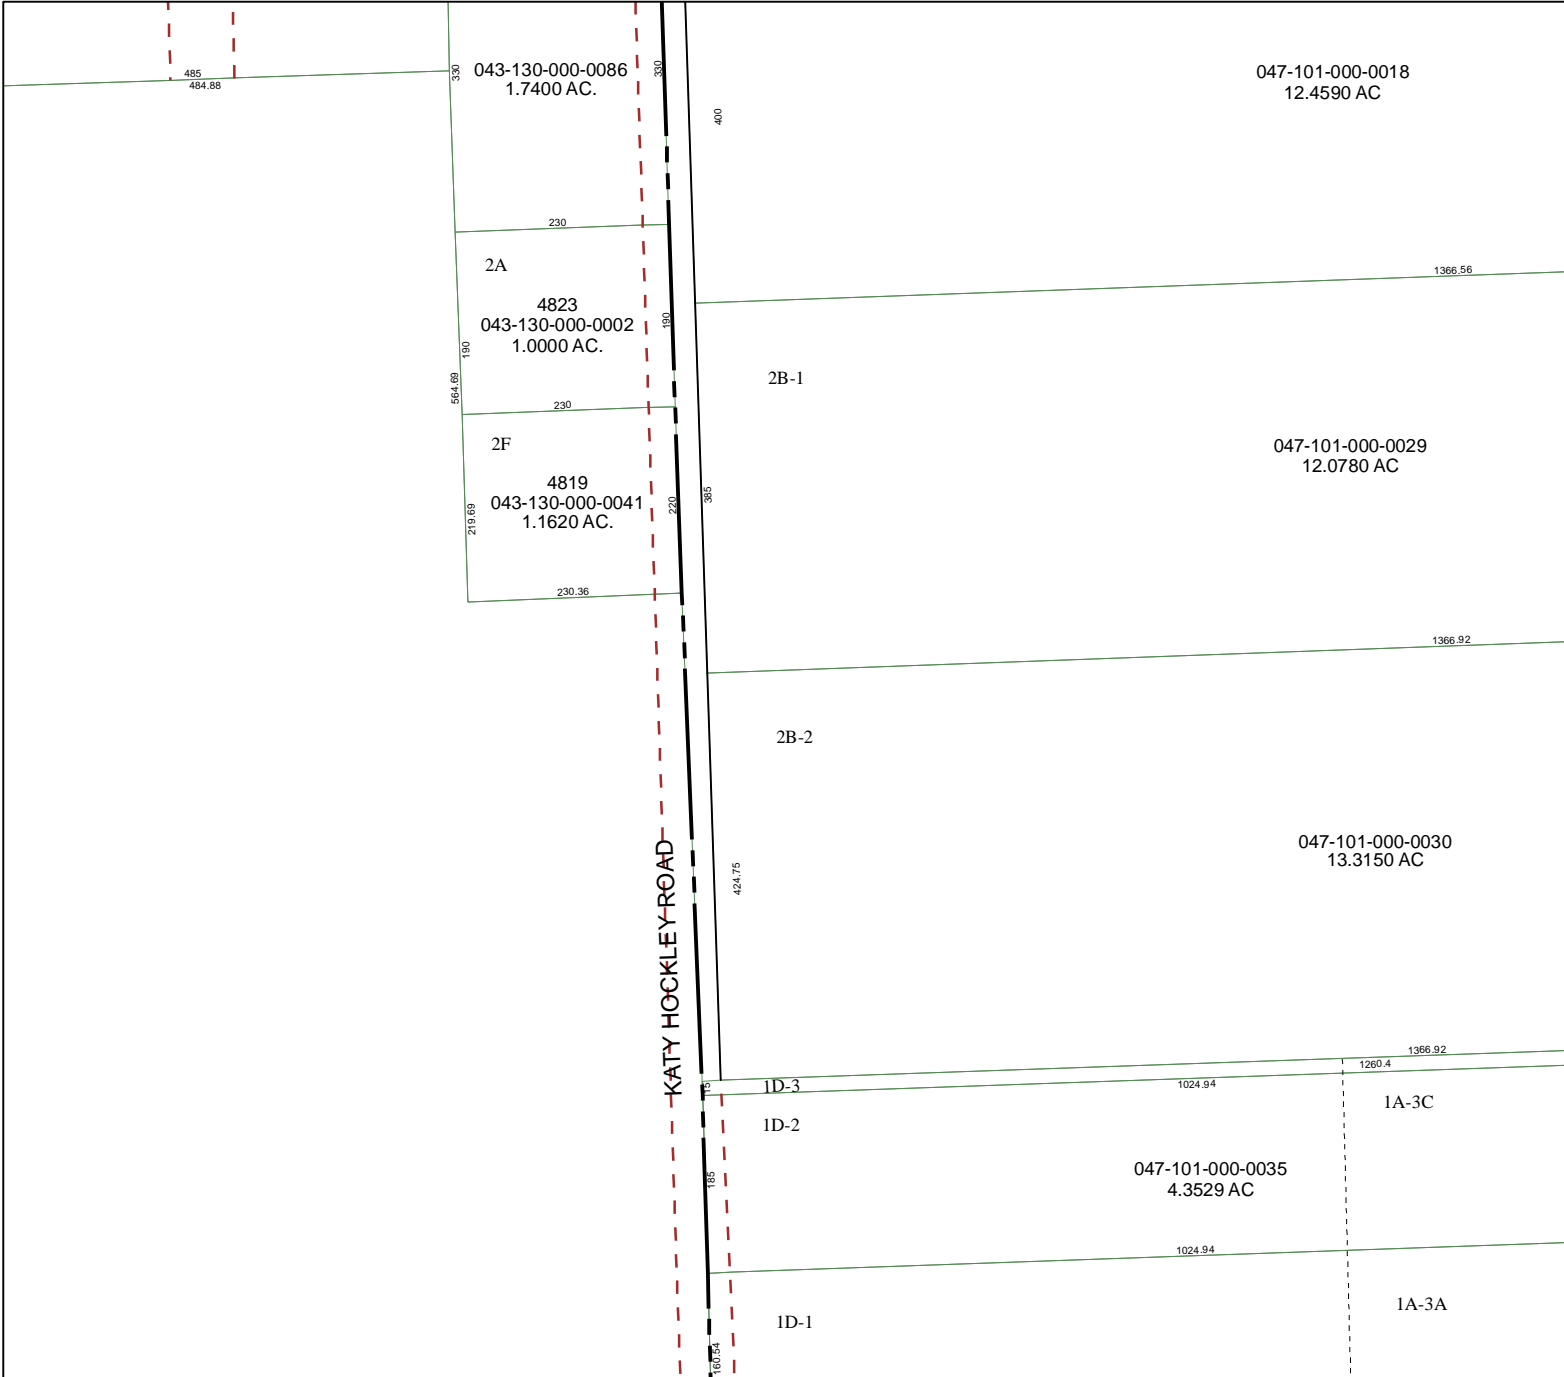

4260B8

4260B11

4260D4

Harris County Appraisal District

PUBLICATION DATE:
6/23/2011

Geospatial or map data maintained by the Harris County Appraisal District is for informational purposes and may **not** have been prepared for or be suitable for legal, engineering, or surveying purposes. It does **not** represent an on-the-ground survey and only represents the approximate location of property boundaries.

MAP LOCATION

FACET 4260B

1	2	3	4
5	6	7	8
9	10	11	12

4360A9