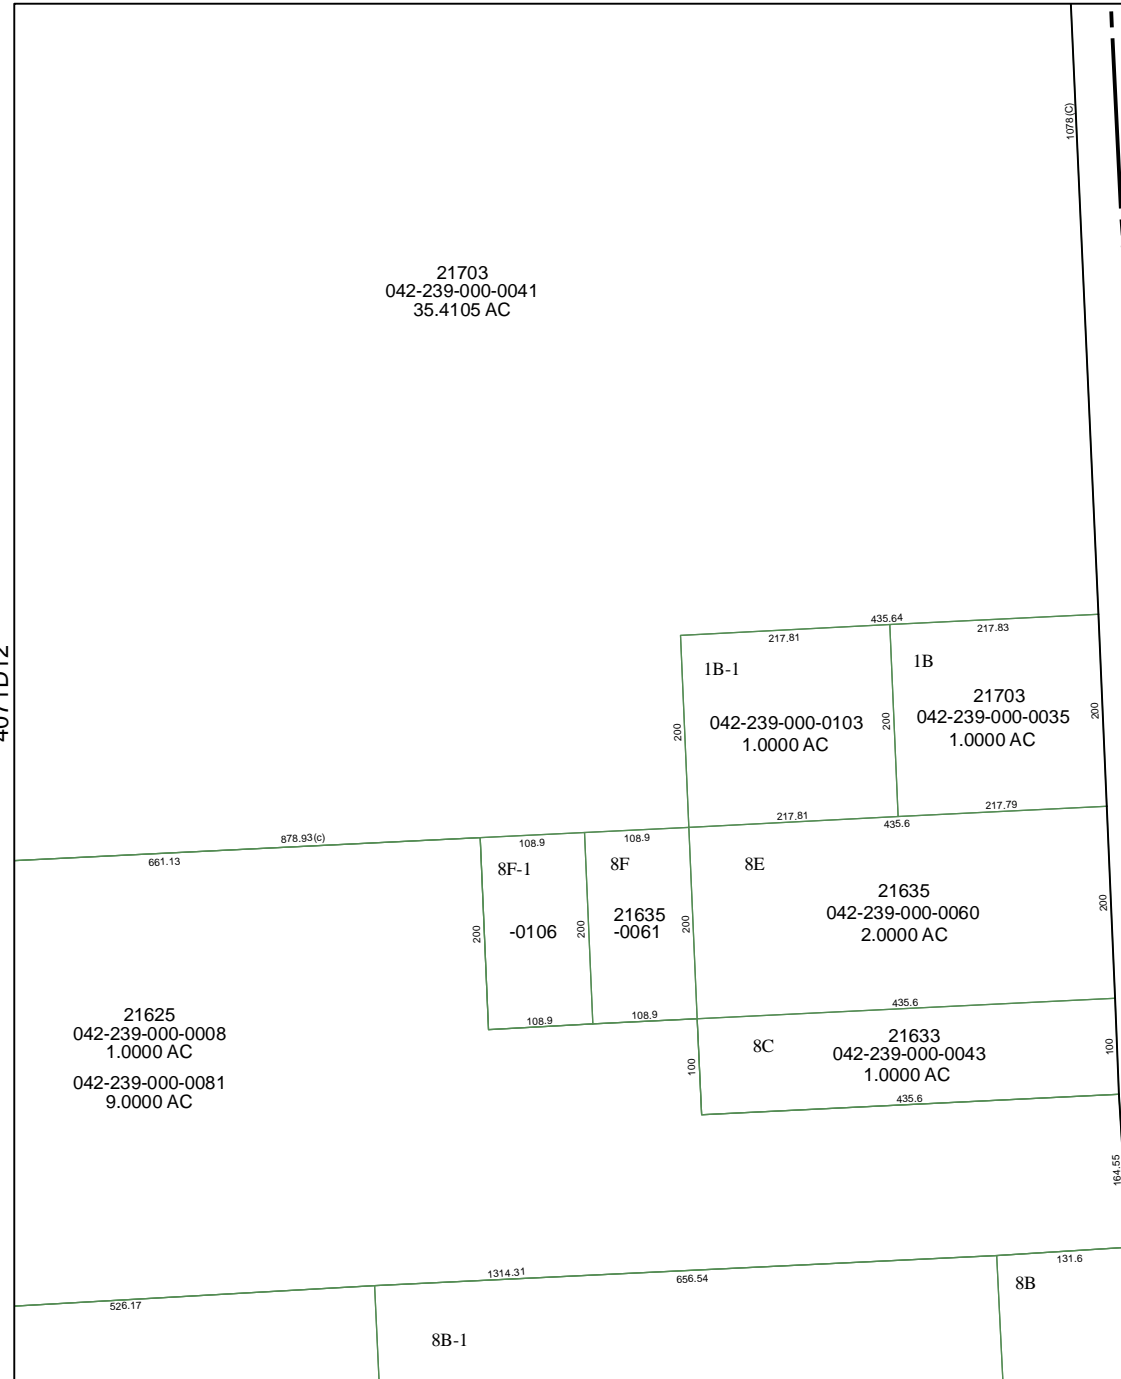

4171C5

21703
042-239-000-0041
35.4105 AC

4071D12

4170A1

Harris County Appraisal District

0 100 200

PUBLICATION DATE:
11/4/2011

Geospatial or map data maintained by the Harris County Appraisal District is for informational purposes and may **not** have been prepared for or be suitable for legal, engineering, or surveying purposes. It does **not** represent an on-the-ground survey and only represents the approximate location of property boundaries.

MAP LOCATION

FACET 4171C

1	2	3	4
5	6	7	8
9	10	11	12

4171C10