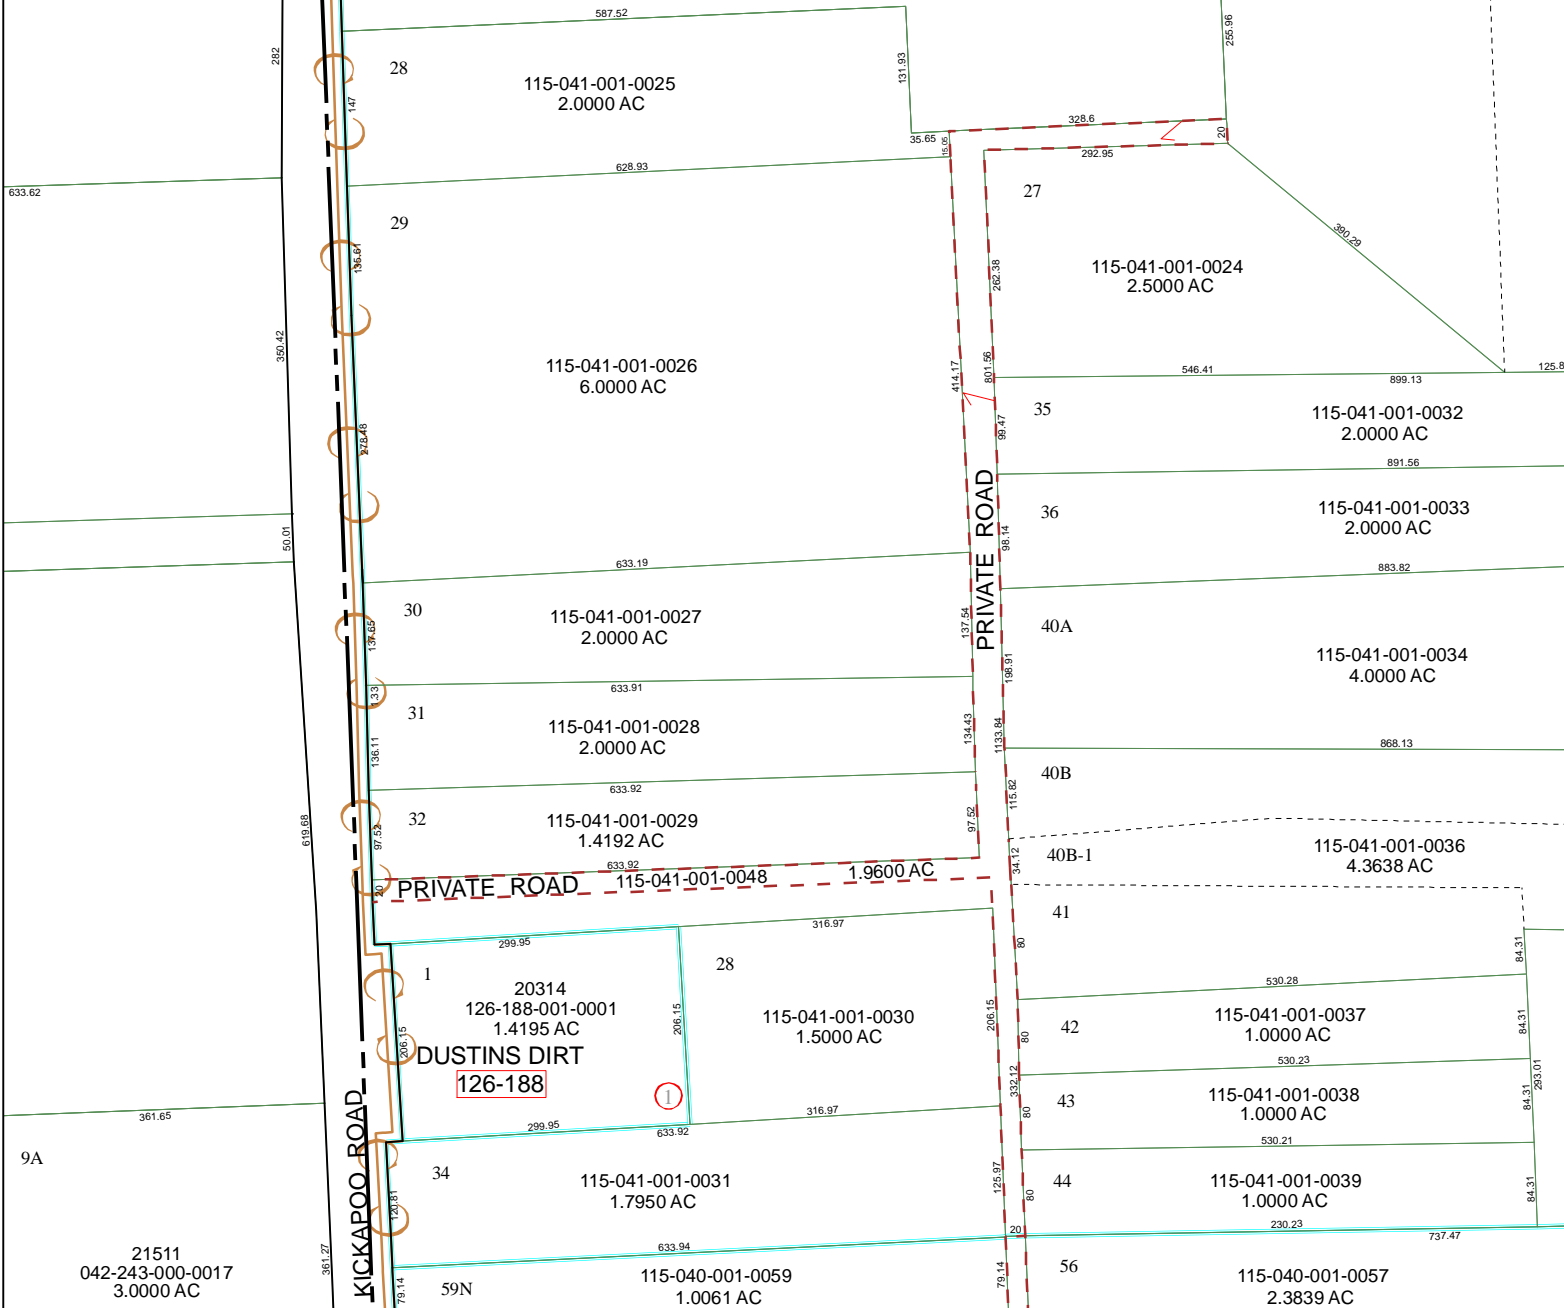

4170D1

8B-3

4170D9

Harris County Appraisal District

PUBLICATION DATE: 10/5/2011

Geospatial or map data maintained by the Harris County Appraisal District is for informational purposes and may not have been prepared for or be suitable for legal, engineering, or surveying purposes. It does not represent an on-the-ground survey and only represents the approximate location of property boundaries.

MAP LOCATION

FACET 4170D

1	2	3	4
5	6	7	8
9	10	11	12

4170C8

4170D6

9A

21511
042-243-000-0017
3.0000 AC