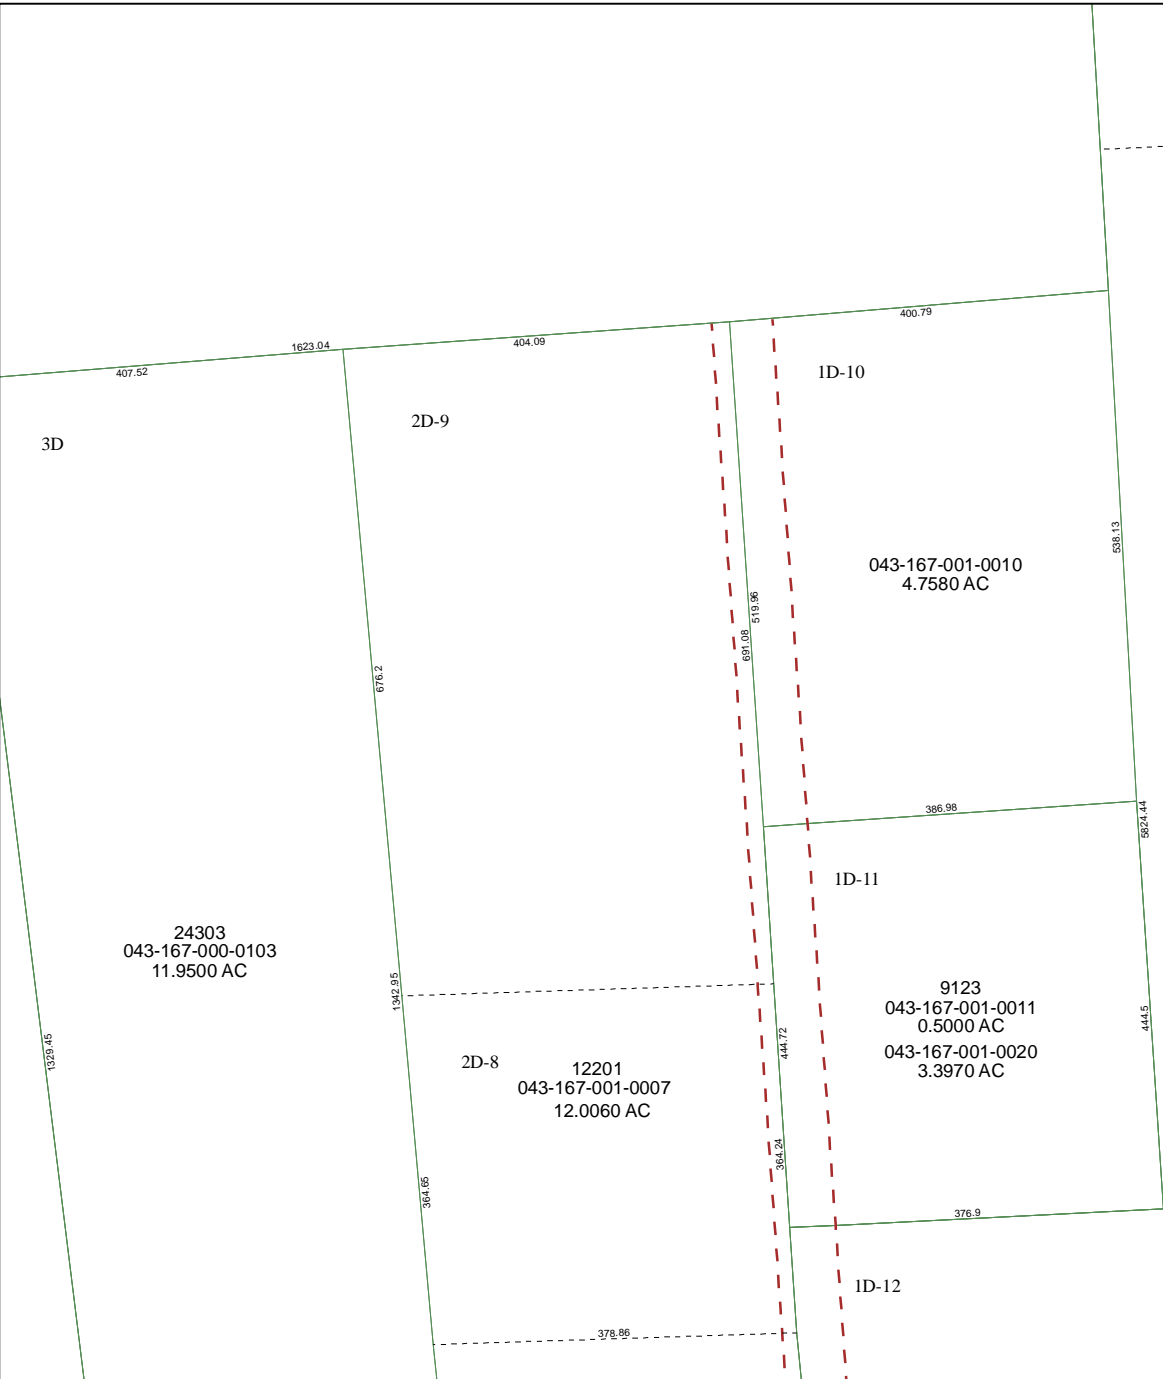

3972B3

3972B11

Harris County Appraisal District

PUBLICATION DATE:
7/1/2011

Geospatial or map data maintained by the Harris County Appraisal District is for informational purposes and may **not** have been prepared for or be suitable for legal, engineering, or surveying purposes. It does **not** represent an on-the-ground survey and only represents the approximate location of property boundaries.

MAP LOCATION

FACET 3972B

1	2	3	4
5	6	7	8
9	10	11	12

3972B6

3972B8